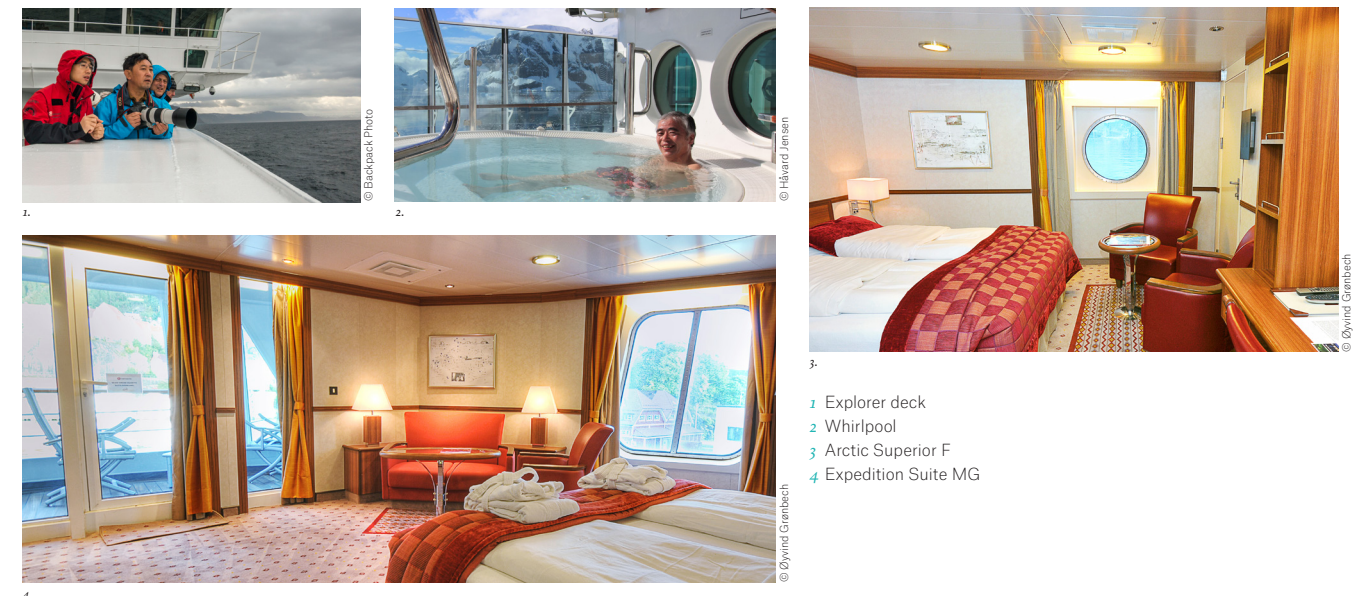

1. 1 Explorer deck
2. 2 Whirlpool
3. 3 Arctic Superior F
4. 4 Expedition Suite MG

READ MORE ABOUT OUR FLEET ON HURTIGRUTEN.CO.UK