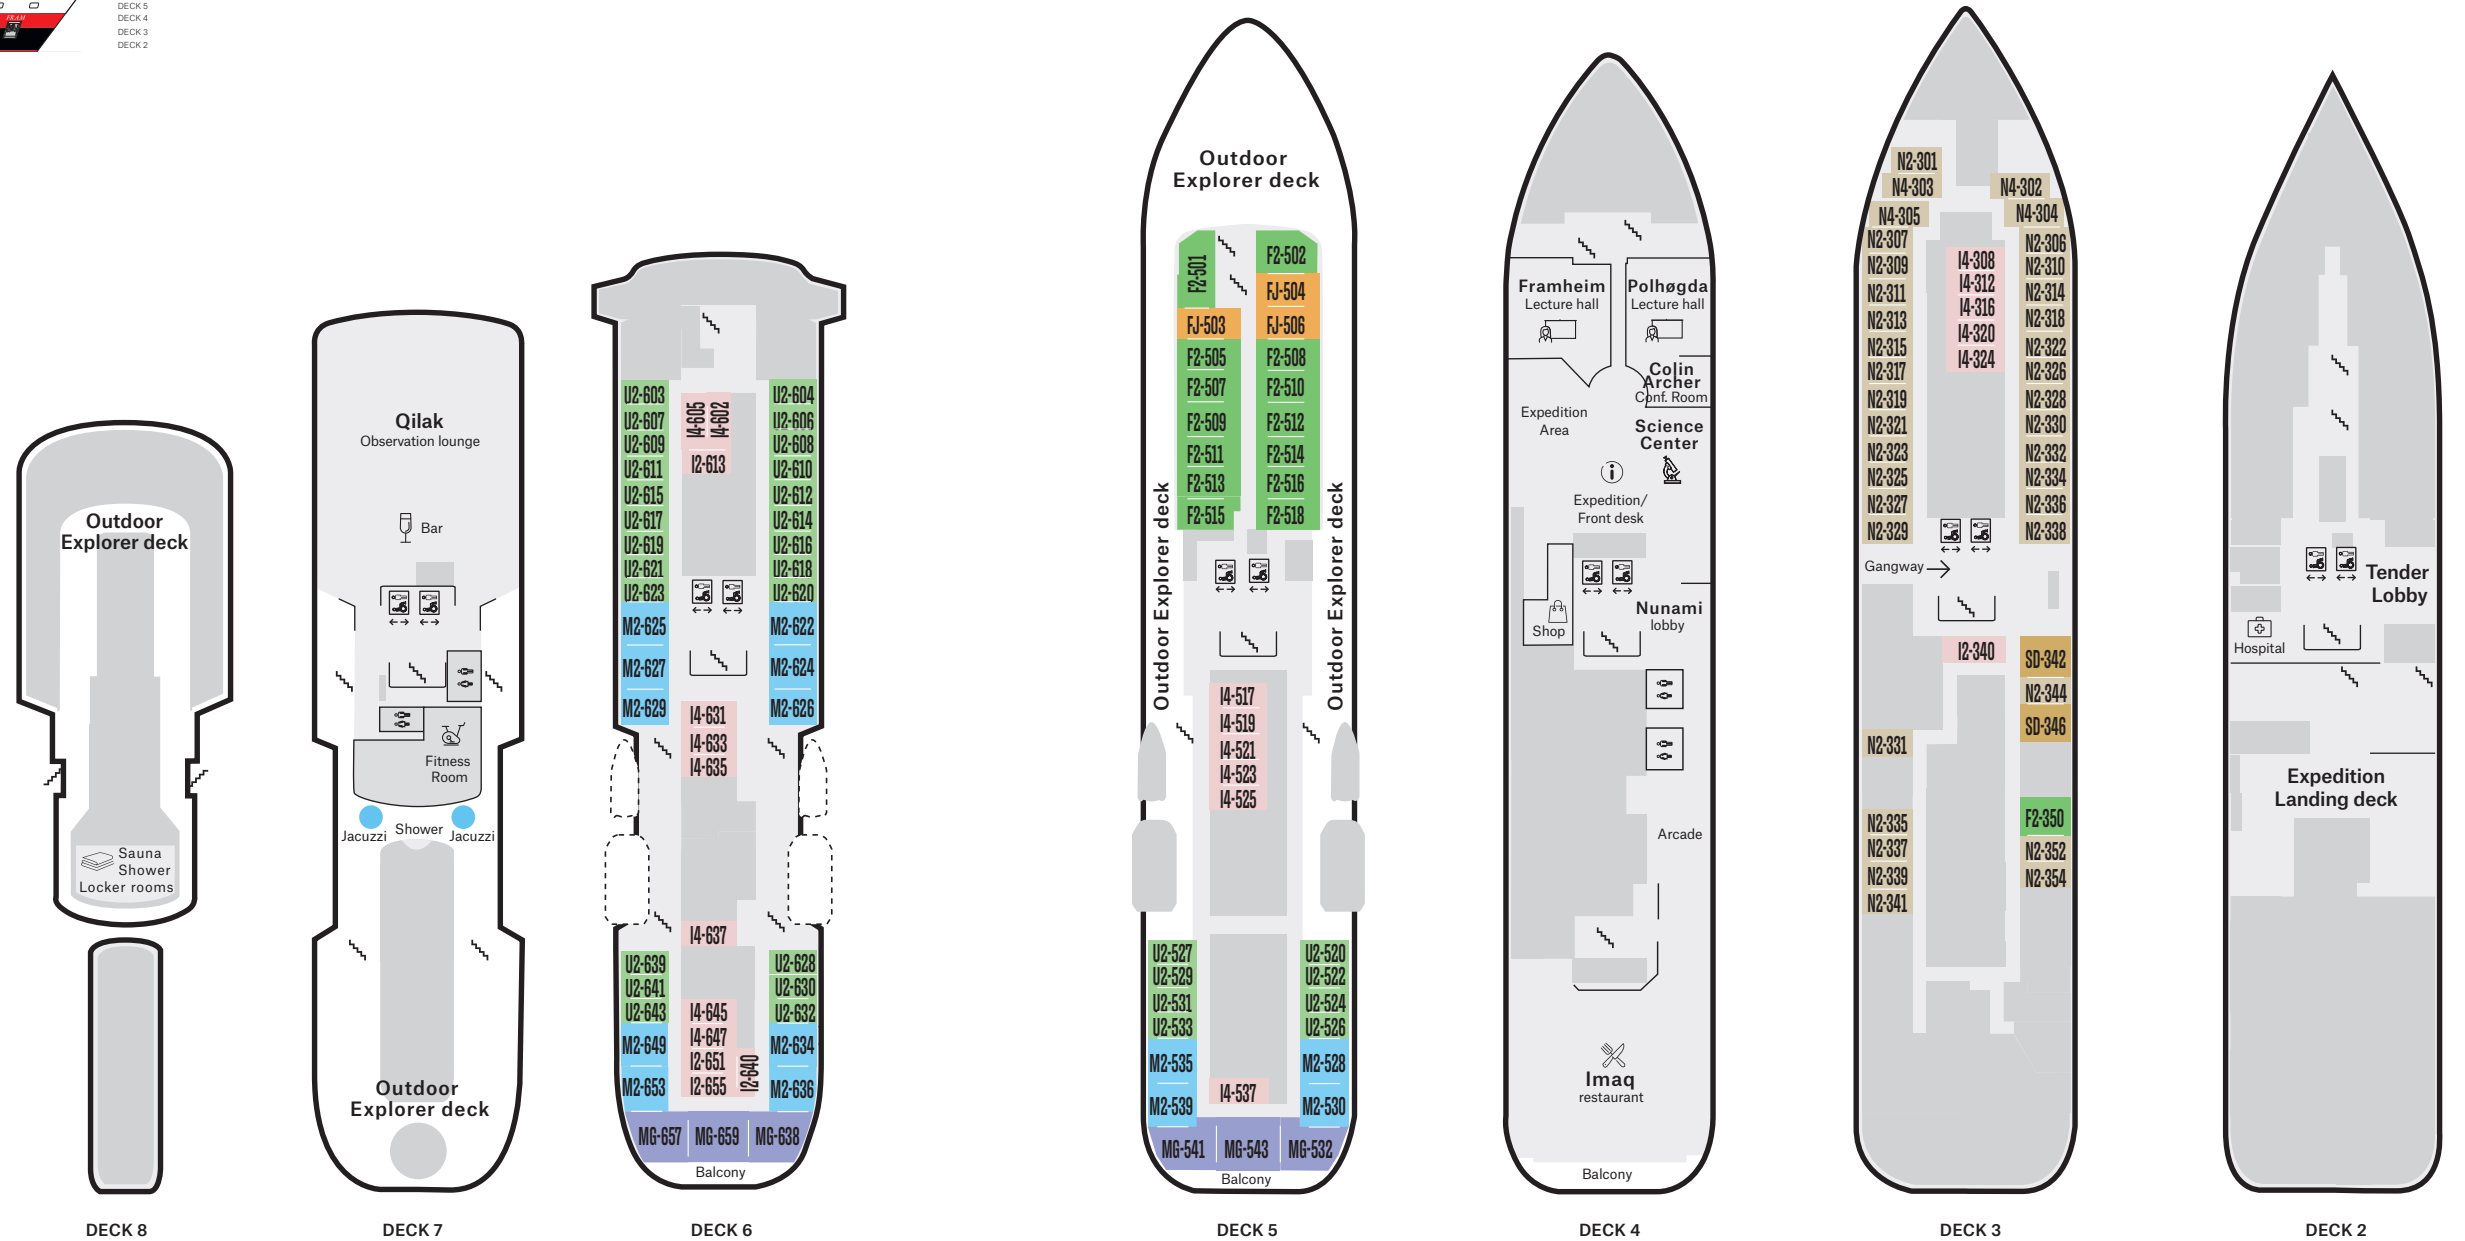

DECK 7  
DECK 6  
DECK 5  
DECK 4  
DECK 3  
DECK 2

# MS FRAM

MS Fram is “The Unmatched Explorer Ship”, purpose-built for extreme polar conditions in 2007. The ship offers the latest safety, performance and exploration technology to enhance the experiences of the intimate group of 250 explorers who join us on board.

**On board activity highlights:**  
Lecture Programme, Photography Workshop, Science Center.

**SHIP YARD:** Fincantieri, (I)  
**FLAG:** Norway  
**YEAR OF CONSTRUCTION:** 2007  
**GROSS TONNAGE:** 11 647  
**CABINS:** 127  
**OVERALL LENGTH:** 114 m  
**BEAM:** 20.2 m  
**ICE CLASS:** 1B  
**SERVICE SPEED:** 13 knots

EXPEDITION SUITES	MG	Grand suite	25-27 m <sup>2</sup>	One room with private balcony, seating area, TV, minibar, kettle, double bed, shower/wc.
	M2	Mini suite	15-20 m <sup>2</sup>	One room with seating area, TV, minibar, kettle, double bed, shower/wc.
ARCTIC SUPERIOR	F2	Outside cabin	16-24 m <sup>2</sup>	Double bed, seating area, TV, refrigerator, kettle, shower/wc.
	U	Outside cabin	10-11 m <sup>2</sup>	One bed, one sofa bed, table, TV, refrigerator, kettle, shower/wc. (U-526 with upper and lower berths).
POLAR OUTSIDE	N	Outside cabin	10-13 m <sup>2</sup>	One bed, one sofa bed, table, TV, refrigerator, shower/wc. (N-352 with upper/lower berths).
	SD	Outside cabin	10-11 m <sup>2</sup>	One bed, one sofa bed, table, TV, refrigerator, shower/wc. Adapted for guests with disabilities.
	FJ	Outside cabin	16-21 m <sup>2</sup>	Double bed, seating area, TV, refrigerator, shower/wc, limited or no view. (FJ-503 with twin bed).
POLAR INSIDE	I	Inside cabin	10-13 m <sup>2</sup>	One bed, one sofa bed, TV, refrigerator, shower/wc.