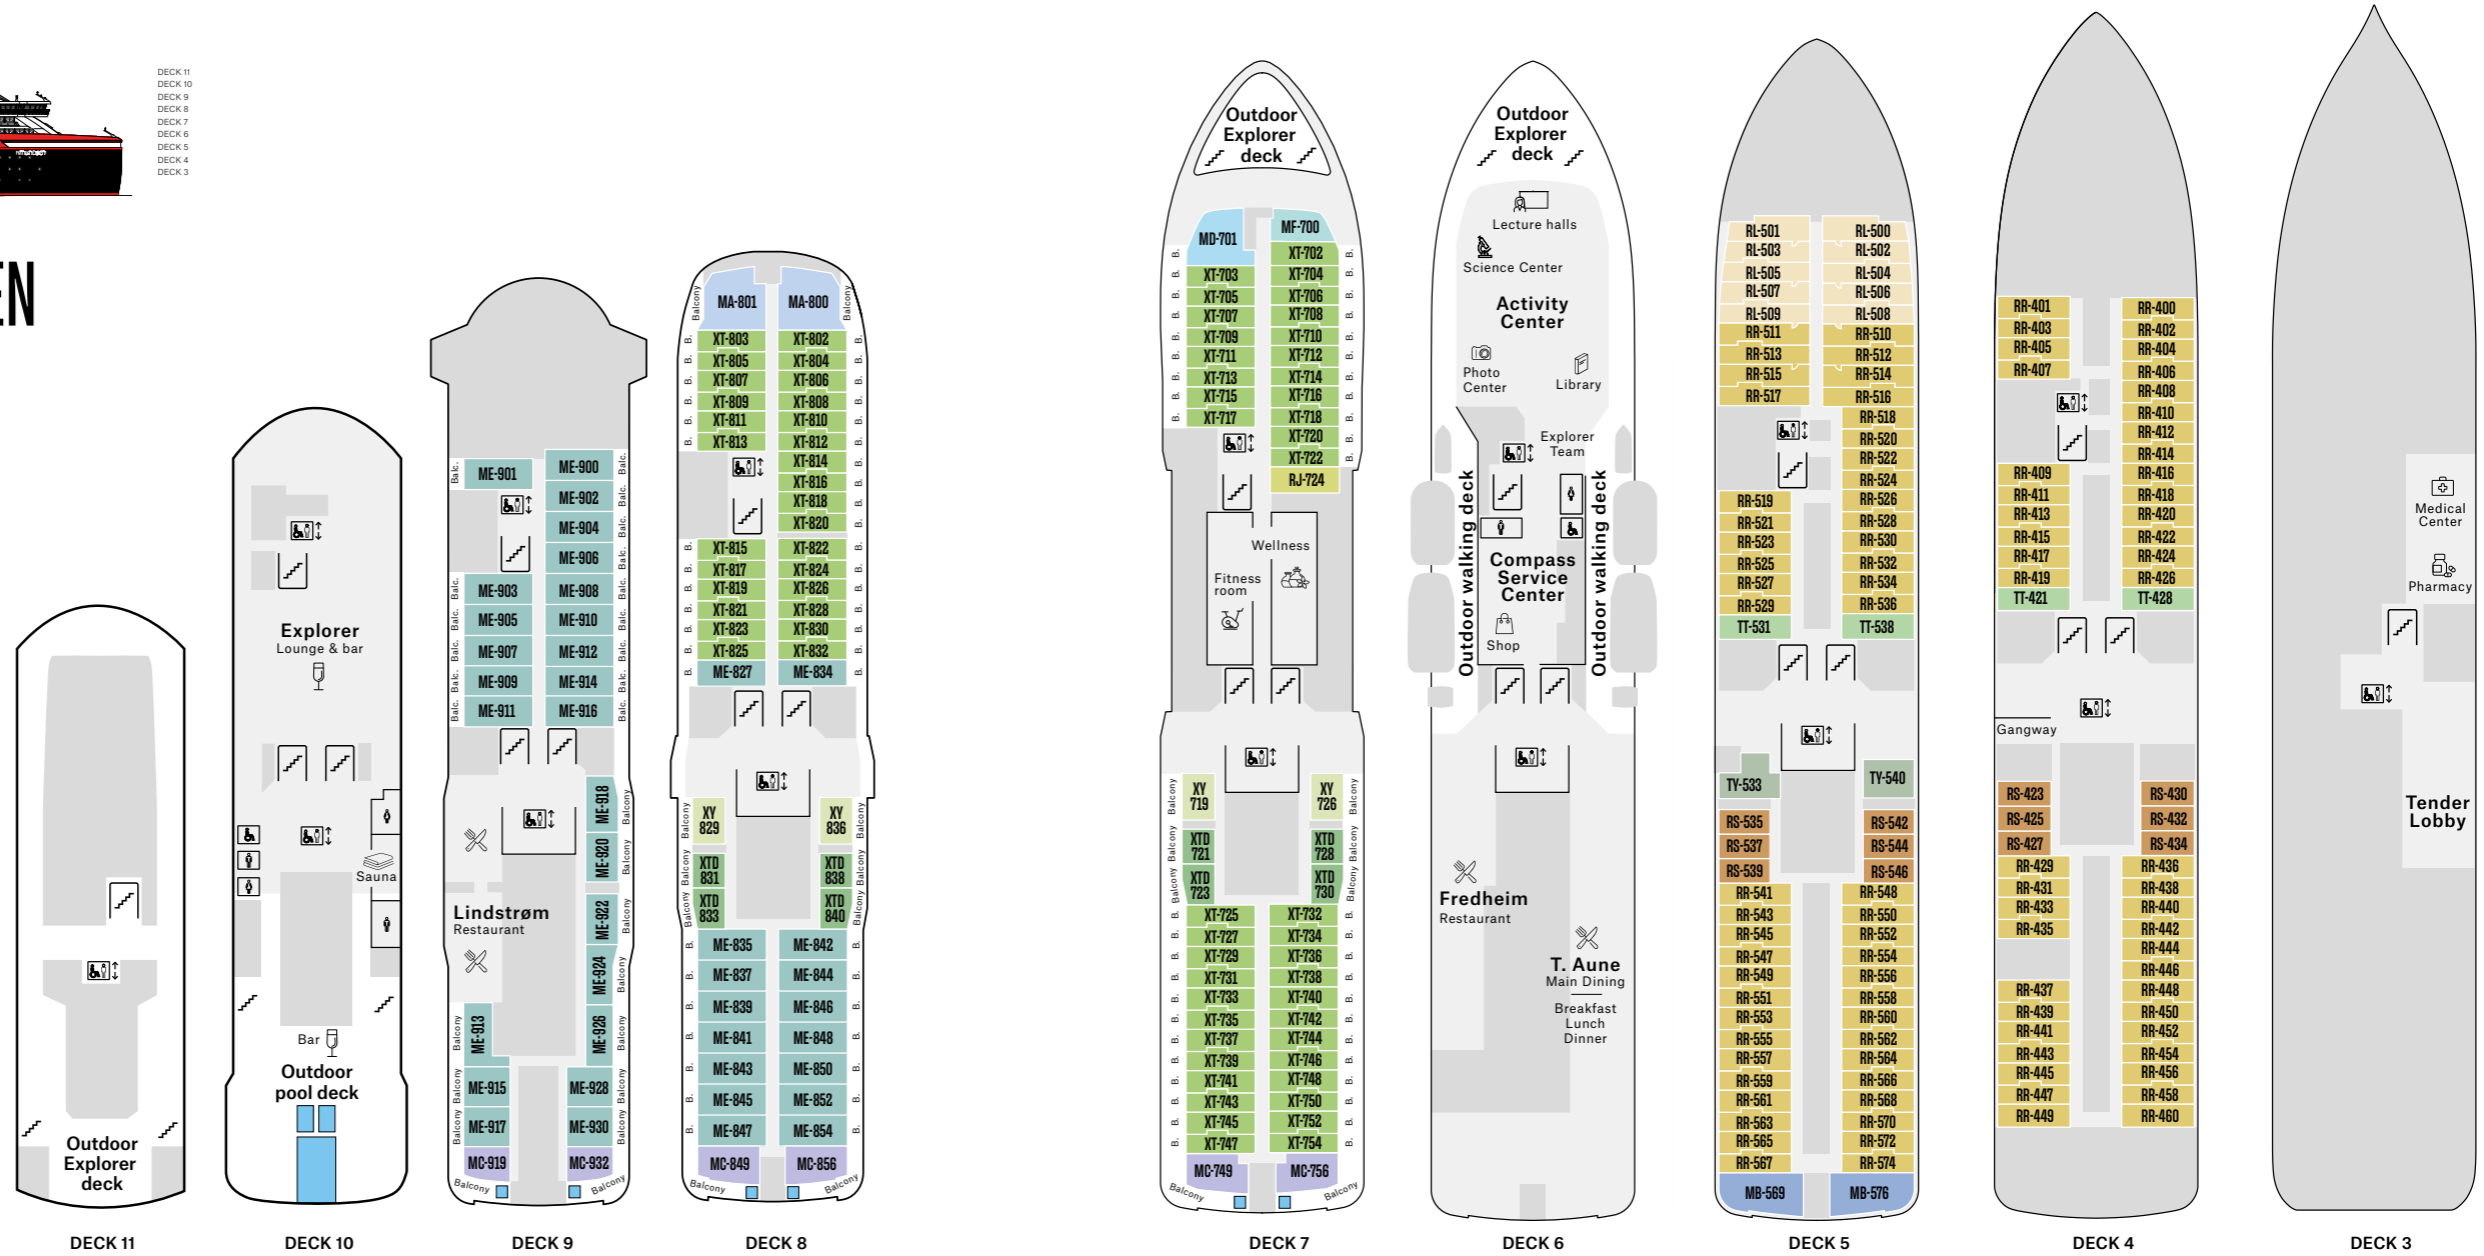

MS ROALD AMUNDSEN

MS Roald Amundsen will be a truly comfortable base camp at sea, and the stunning scenery will be reflected in a rich and stylish interior design. Scandinavian materials from nature, such as granite, oak, birch and wool will be used to create relaxed and well-designed cabins with views and welcoming public areas. On board recreation and dining will be top quality; with three swimming pools and fine Norwegian dining on offer. Best of all, MS Roald Amundsen is the first expedition ship ever to sail with electric hybrid technology. This will reduce fuel consumption approximately 20 percent and enable the ship to sail on 100% electric power for up to 30 minutes, allowing you to experience the wonder of Antarctica in near-total silence.

On board activity highlights:

Lecture programme, Young Explorer, Photography Workshop, Science Center, Morning Exercise.

SHIP YARD: Kleven Verft (N)

FLAG: Norway

YEAR OF CONSTRUCTION: 2018

GROSS TONNAGE: 20,889

CABINS: 265

OVERALL LENGTH: 140 m

BEAM: 23.6 m

ICE CLASS: PC-6

SERVICE SPEED: 15 knots

Category	Code	Room Type	Area (m²)	Description
EXPEDITON SUITES	MA	XL Suite	46-48 m²	Extra Large Corner Suite with private balcony. Ship's most spacious cabins with large windows, flexible sleeping arrangements, sofa, TV, minibar, amenity kit, bathrobe, kettle, tea and coffee, espresso maker.
	MB	XL Suite	44 m²	Extra Large Corner Suite without balcony. Aft corner suite with sofa, flexible sleeping arrangements, large windows, TV, minibar, amenity kit, bathrobe, kettle, tea and coffee, espresso maker.
	MC	Corner Suite	20-30 m²	Aft Corner Suite with private balcony and Jacuzzi. Various sizes, large windows, flexible sleeping arrangements, some with sofa, TV, minibar, amenity kit, bathrobe, kettle, tea and coffee, espresso maker.
	MD	L Suite	35 m²	Large Corner Suite with private balcony, flexible sleeping arrangements, sofa, TV, minibar, amenity kit, bathrobe, kettle, espresso maker. Adapted for guests with wheelchair.
	ME	Suite	20-28 m²	Suites with private balcony, different sizes, top-high decks, flexible sleeping arrangements, some with sofa, TV, minibar, amenity kit, bathrobe, kettle, tea and coffee, espresso maker.
	MF	Suite	22 m²	Corner cabin with large windows. Flexible sleeping arrangements, TV, minibar, amenity kit, bathrobe, kettle, tea and coffee, espresso maker. Without balcony.
ARCTIC SUPERIOR	XT	Outside cabin	15-19 m²	High deck cabins with balcony. Spacious cabins, different sizes, flexible sleeping arrangements, some with sofa, TV, amenity kit, kettle, tea and coffee.
	XTD	Outside cabin	15-19 m²	High deck cabins with balcony. Spacious cabins, different sizes, double bed, some with sofa, TV, amenity kit, kettle, tea and coffee.
	XY	Outside cabin	19 m²	Accessible cabin with balcony. High deck, broad balcony, double bed, TV, amenity kit, kettle, tea and coffee.
	TT	Outside cabin	27 m²	Large cabins without balcony. Middle decks, flexible sleeping arrangements, sofa, TV, amenity kit, kettle, tea and coffee.
	TY	Outside cabin	24-26 m²	Large accessible cabins without balcony. Middle decks, flexible sleeping arrangements, TV, amenity kit, kettle, tea and coffee.
POLAR OUTSIDE	RR	Outside cabin	19-23 m²	Larger cabins on middle decks. Most 20 square meters, flexible sleeping arrangements, some with sofa, TV.
	RS	Outside cabin	17 m²	Cabins on middle decks. Double bed, TV.
	RL	Outside cabin	22 m²	Cabins on middle decks with porthole. Spacious cabins, flexible sleeping arrangements, TV.
	RJ	Outside cabin	20 m²	Cabin with obstructed view. Spacious cabin with window, flexible sleeping arrangements, view obstructed by lifeboat, TV.

Cabins MD-701, XY-719, XY-726, XY-829, XY-836, TY-533 and TY-540 are adapted for guests with disabilities. These cabins may also be available for general booking. Subject to change.