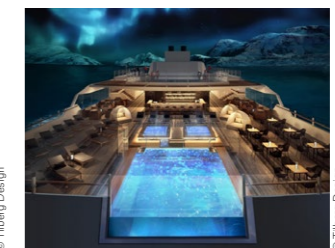

- 1 Arctic Superior XT
- 2 Explorer Lounge
- 3 Outdoor Pool Deck