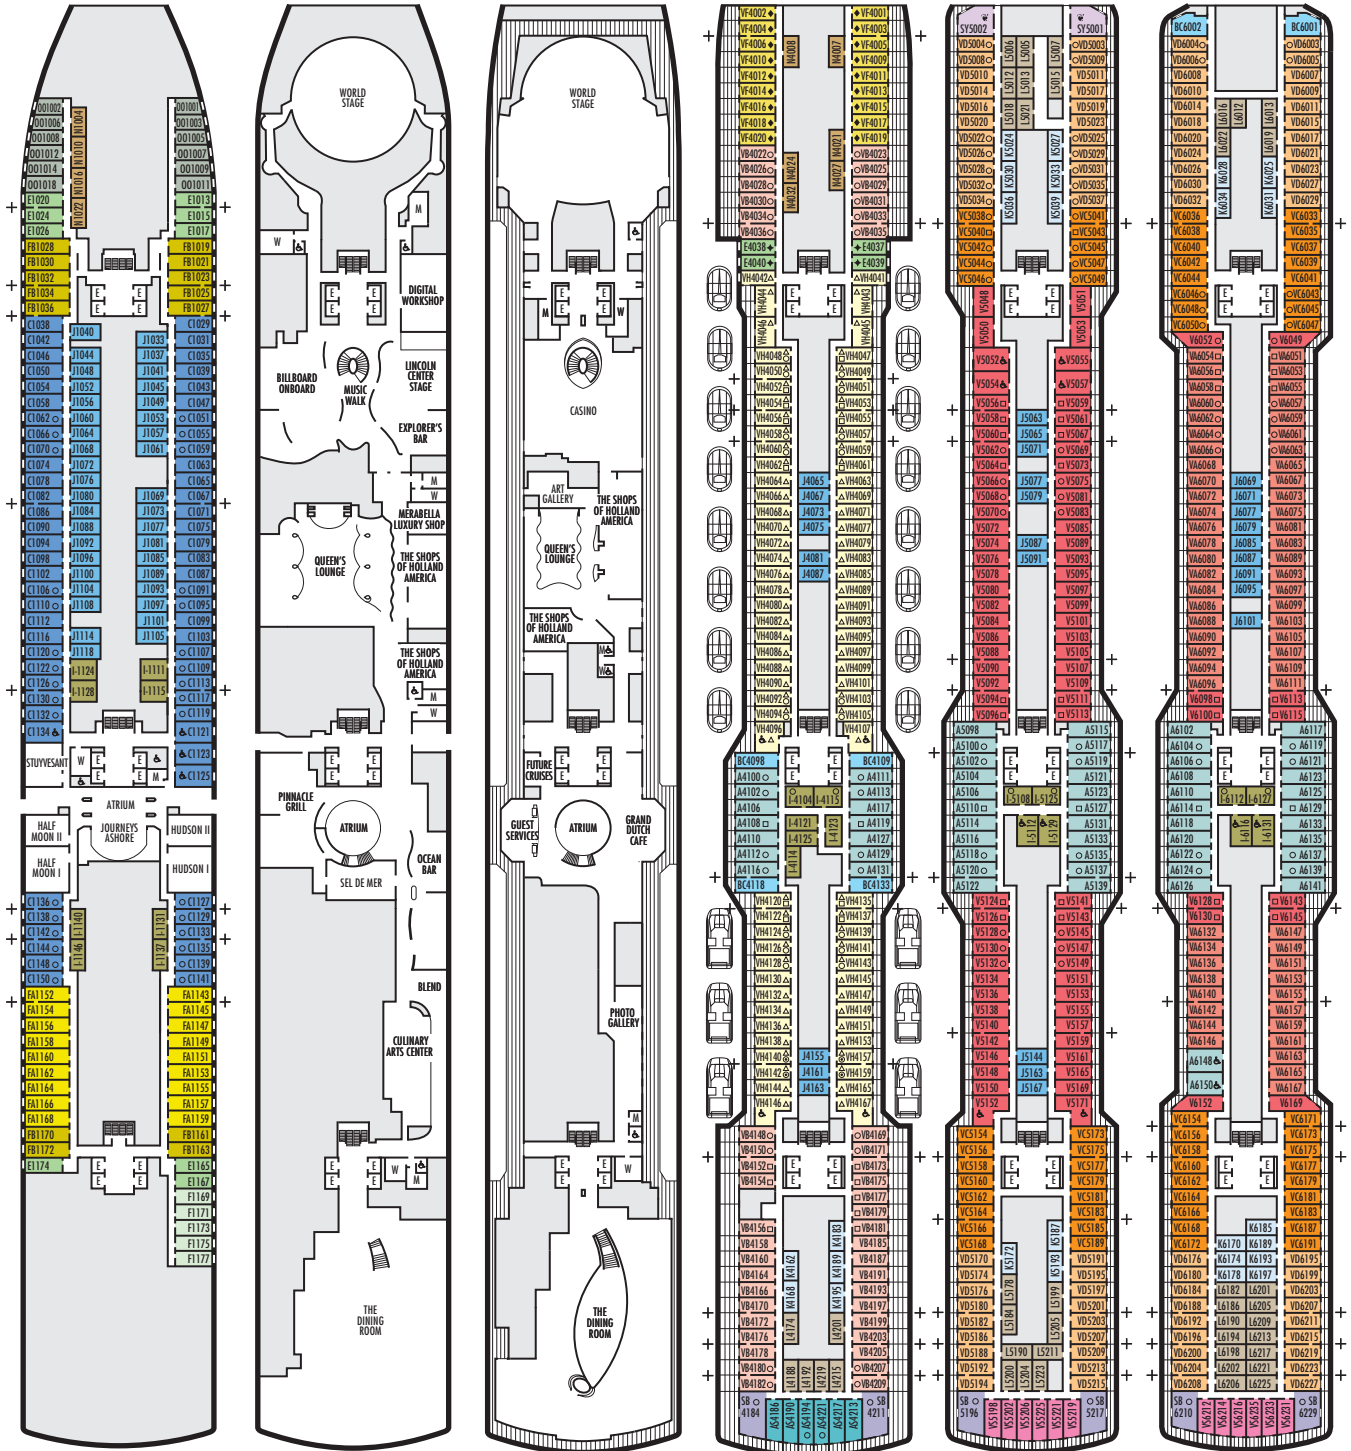

MAIN DECK
Staterooms 1001–1177

PLAZA DECK

PROMENADE DECK

BEETHOVEN DECK
Staterooms 4001–4221

GERSHWIN DECK
Staterooms 5001–5225

MOZART DECK
Staterooms 6001–6235

STATEROOM SYMBOL LEGEND

- ⊙ Triple (2 lower beds, 1 upper)
- Triple (2 lower beds, 1 sofa bed)
- Quad (2 lower beds, 1 sofa bed, 1 upper)
- ↔ Double (2 lower beds convertible to 1 king-size bed, no Murphy bed, no sofa bed)
- △ Partially obstructed view
- + Connecting rooms
- ◆ Floor-to-ceiling windows
- * Shower only
- ◆ Staterooms have solid steel verandah railings instead of clear-view Plexiglas® railings
- ♿ Suites SA7094, A6150 & A6148 and staterooms VA8147, VA8145, VA8134, VA8132, I-7108, I-7101, I-6131, I-6116, V5171, V5152, I-5129, I-5112, V5057, V5055, V5054, V5052, VH4167, VH4146, VH4107, VH4096, C1134, C1125, C1121 are wheelchair accessible, roll-in shower only.

SHIP SPECIFICATIONS & FACILITIES

- 2,650 Guests
- 1,036 Crew
- 99,500 Gross Tons
- 975 Feet Long
- 13 Guest Decks
- Wraparound Promenade Deck
- 12 Restaurants & Cafes
- 7 Entertainment Venues
- 7 Lounges/Bars
- 2 Outdoor Swimming Pools (one with sliding glass roof)
- Spa & Salon
- Fitness Center
- Suite Lounge
- Duty-free Shops
- Library/Internet Cafe
- Onboard Wi-Fi Access
- Casino
- Sport Courts

SCHUBERT DECK
Staterooms 7001–7195

NAVIGATION DECK
Staterooms 8001–8201

LIDO DECK

PANORAMA DECK
Staterooms 10001–10055

SUN DECK
Staterooms 11001–11055

MS KONINGS DAM

DECK PLANS & STATEROOMS

The deck plans are color-coded by category of stateroom, and the category letter precedes the stateroom number in each room. All staterooms are equipped with interactive LED television with On Demand movies, programming and Multichannel music; mini-bar; mini-safe; data port; telephone.