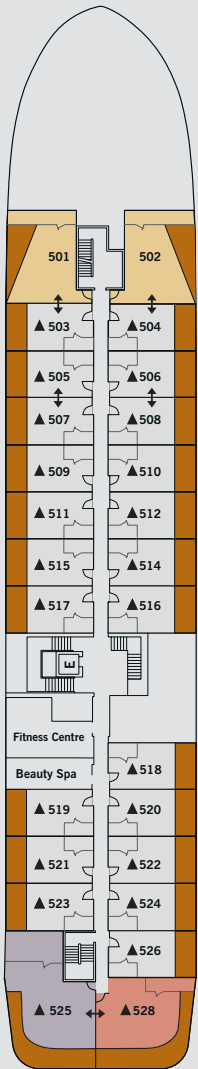

SILVER ORIGIN – DECK PLANS

SUITE CATEGORIES

Owner's Suite	
Grand Suite	
Royal Suite	
Silver Suite	
Medallion Suite	
Deluxe Veranda Suite	
Superior Veranda Suite	
Classic Veranda Suite	

SPECIFICATIONS

Crew	90
Officers	Ecuadorian
Guests	100
Tonnage	5,800
Length	331.4 Feet / 101 Metres
Width	52.5 Feet / 16 Metres
Speed	14 Knots
Passenger Decks	6
Connecting Suites	↕
	501/503, 502/504, 505/507, 506/508, 525/528*
3rd Guest Capacity	▲
Built	2020
Registry	Ecuador

*Suites 525 and 528 are connected through a shared foyer

Deck plans are for illustration purposes only and may be subject to change.

DECK 3
 Medical Centre
 Basecamp
 Marina

DECK 4
 The Restaurant
 Explorer Lounge

DECK 5
Beauty Spa
Fitness Centre

DECK 6

DECK 7
The Grill
Observation Lounge
Open Deck

DECK 8
Stargazing