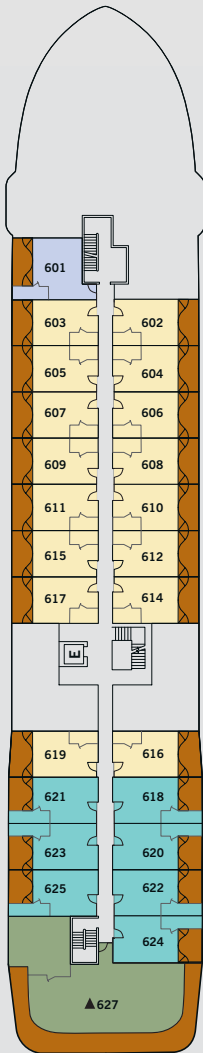

SILVER ORIGIN – DECK PLANS

SUITE CATEGORIES

Owner's Suite	
Grand Suite	
Royal Suite	
Silver Suite	
Medallion Suite	
Deluxe Veranda Suite	
Superior Veranda Suite	
Classic Veranda Suite	

SPECIFICATIONS

Crew	90
Officers	Ecuadorian
Guests	100
Tonnage	5,800
Length	331.4 Feet / 101 Metres
Width	52.5 Feet / 16 Metres
Speed	14 Knots
Passenger Decks	6
Connecting Suites	↕
	501/503, 502/504, 505/507, 506/508, 525/528*
3rd Guest Capacity	▲
Built	2020
Registry	Ecuador

*Suites 525 and 528 are connected through a shared foyer

Deck plans are for illustration purposes only and may be subject to change.

DECK 3
 Medical Centre
 Basecamp
 Marina

DECK 4
 The Restaurant
 Explorer Lounge

DECK 5
Beauty Spa
Fitness Centre

DECK 6

DECK 7
The Grill
Observation Lounge
Open Deck

DECK 8
Stargazing