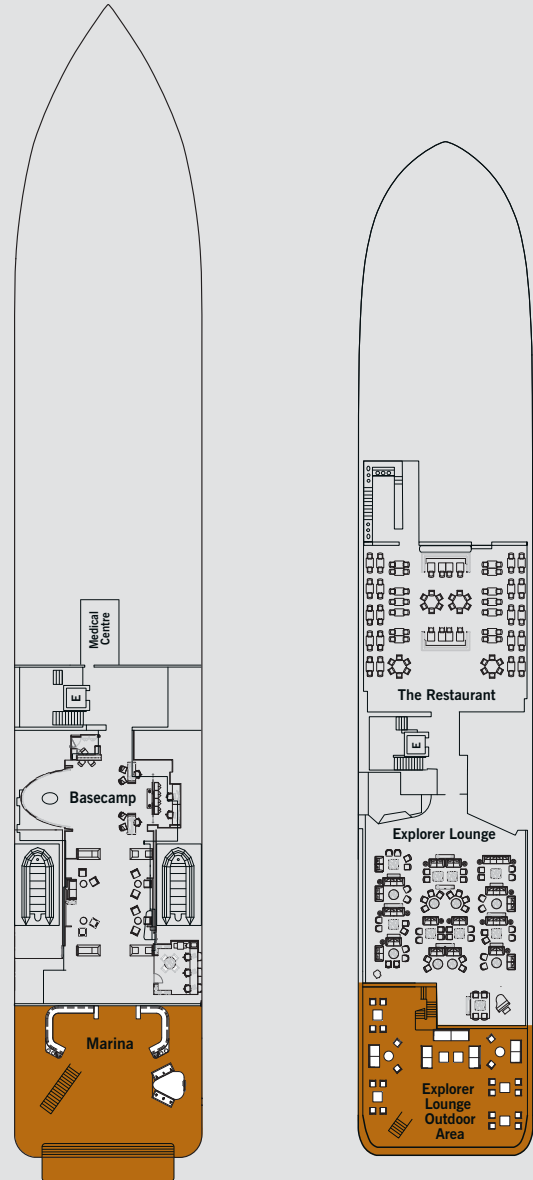

SILVER ORIGIN – DECK PLANS

SUITE CATEGORIES

Owner's Suite	
Grand Suite	
Royal Suite	
Silver Suite	
Medallion Suite	
Deluxe Veranda Suite	
Superior Veranda Suite	
Classic Veranda Suite	

SPECIFICATIONS

Crew	90
Officers	Ecuadorian
Guests	100
Tonnage	5,800
Length	331.4 Feet / 101 Metres
Width	52.5 Feet / 16 Metres
Speed	14 Knots
Passenger Decks	6
Connecting Suites	↕
	501/503, 502/504, 505/507, 506/508, 525/528*
3rd Guest Capacity	▲
Built	2020
Registry	Ecuador

*Suites 525 and 528 are connected through a shared foyer

Deck plans are for illustration purposes only and may be subject to change.

DECK 3
 Medical Centre
 Basecamp
 Marina

DECK 4
 The Restaurant
 Explorer Lounge