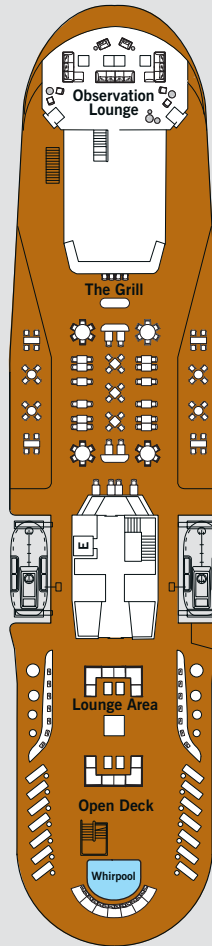

SILVER ORIGIN – DECK PLANS

SUITE CATEGORIES

Owner's Suite	
Grand Suite	
Royal Suite	
Silver Suite	
Medallion Suite	
Deluxe Veranda Suite	
Superior Veranda Suite	
Classic Veranda Suite	

SPECIFICATIONS

Crew	90
Officers	Ecuadorian
Guests	100
Tonnage	5,800
Length	331.4 Feet / 101 Metres
Width	52.5 Feet / 16 Metres
Speed	14 Knots
Passenger Decks	6
Connecting Suites	↕
	501/503, 502/504, 505/507, 506/508, 525/528*
3rd Guest Capacity	▲
Built	2020
Registry	Ecuador

*Suites 525 and 528 are connected through a shared foyer

Deck plans are for illustration purposes only and may be subject to change.

DECK 3
 Medical Centre
 Basecamp
 Marina

DECK 4
 The Restaurant
 Explorer Lounge

DECK 5
Beauty Spa
Fitness Centre

DECK 6

DECK 7
The Grill
Observation Lounge
Open Deck

DECK 8
Stargazing