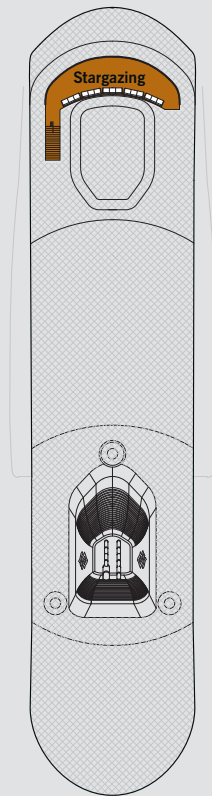

SILVER ORIGIN – DECK PLANS

SUITE CATEGORIES

Owner's Suite	
Grand Suite	
Royal Suite	
Silver Suite	
Medallion Suite	
Deluxe Veranda Suite	
Superior Veranda Suite	
Classic Veranda Suite	

SPECIFICATIONS

Crew	90
Officers	Ecuadorian
Guests	100
Tonnage	5,800
Length	331.4 Feet / 101 Metres
Width	52.5 Feet / 16 Metres
Speed	14 Knots
Passenger Decks	6
Connecting Suites	↕
	501/503, 502/504, 505/507, 506/508, 525/528*
3rd Guest Capacity	▲
Built	2020
Registry	Ecuador

*Suites 525 and 528 are connected through a shared foyer

Deck plans are for illustration purposes only and may be subject to change.

DECK 3
 Medical Centre
 Basecamp
 Marina

DECK 4
 The Restaurant
 Explorer Lounge

DECK 5
Beauty Spa
Fitness Centre

DECK 6

DECK 7
The Grill
Observation Lounge
Open Deck

DECK 8
Stargazing