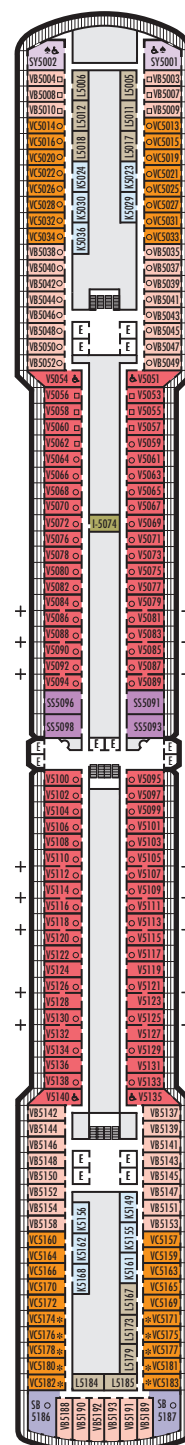

**MAIN DECK**  
Staterooms 1001–1130

**LOWER PROMENADE DECK**

**PROMENADE DECK**

**UPPER PROMENADE DECK**  
Staterooms 4001–4189

**VERANDAH DECK**  
Staterooms 5001–5193

**UPPER VERANDAH DECK**  
Staterooms 6001–6181

**STATEROOM SYMBOL LEGEND**

- Triple (2 lower beds, 1 sofa bed)
- Quad (2 lower beds, 1 sofa bed, 1 upper)
- △ Partial sea view
- × Fully obstructed view
- + Connecting rooms
- \* Shower only
- ♠ Single-sink vanity

- ◆ Staterooms have solid steel verandah railings instead of clear-view Plexiglas® railings
- ♿ Suites SA7058 & SA7057 are wheelchair accessible, bathtub and roll-in shower. Suites SY5002 & SY5001 and staterooms VA8119, VA8116, I-8033, VA8026, VA8025, V6052, V6049, VB6002, VB6001, V5140, V5135, V5054, V5051, VA4134, VA4131, H4092, H4089, VA4052, VA4051, D1100, D1099, C1082, C1081, J1074, K1012 & K1011 are wheelchair accessible, roll-in shower only.

**SHIP SPECIFICATIONS & FACILITIES**

- 2,106 Guests
- 874 Crew
- 86,700 Gross Tons
- 936 Feet Long
- 11 Guest Decks
- Wraparound Promenade Deck
- 8 Restaurants & Cafes
- 8 Entertainment Venues
- 11 Lounges/Bars
- 2 Outdoor Swimming Pools (one with sliding glass roof)
- Spa & Salon
- Fitness Center
- Suite Lounge
- Duty-free Shops
- Library/Internet Cafe
- Onboard Wi-Fi Access
- Casino
- Sport Courts