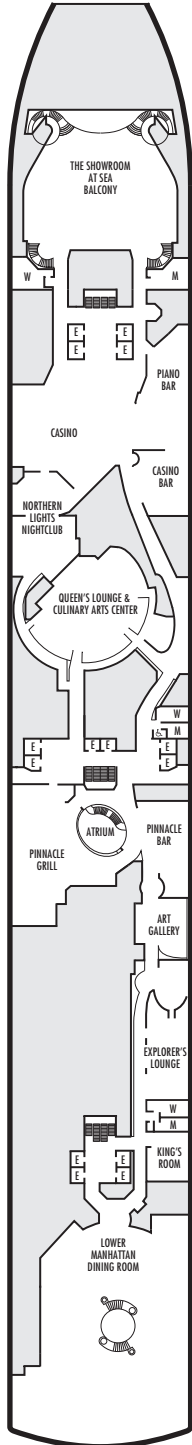

**MAIN DECK**  
Staterooms 1001–1130

**LOWER PROMENADE DECK**

**PROMENADE DECK**

**UPPER PROMENADE DECK**  
Staterooms 4001–4189

**VERANDAH DECK**  
Staterooms 5001–5193

**UPPER VERANDAH DECK**  
Staterooms 6001–6181

**STATEROOM SYMBOL LEGEND**

- Triple (2 lower beds, 1 sofa bed)
- Quad (2 lower beds, 1 sofa bed, 1 upper)
- △ Partial sea view
- × Fully obstructed view
- + Connecting rooms
- \* Shower only
- ♠ Single-sink vanity

- ◆ Staterooms have solid steel verandah railings instead of clear-view Plexiglas® railings
- ♿ Suites SA7058 & SA7057 are wheelchair accessible, bathtub and roll-in shower. Suites SY5002 & SY5001 and staterooms VA8119, VA8116, I-8033, VA8026, VA8025, V6052, V6049, VB6002, VB6001, V5140, V5135, V5054, V5051, VA4134, VA4131, H4092, H4089, VA4052, VA4051, D1100, D1099, C1082, C1081, J1074, K1012 & K1011 are wheelchair accessible, roll-in shower only.