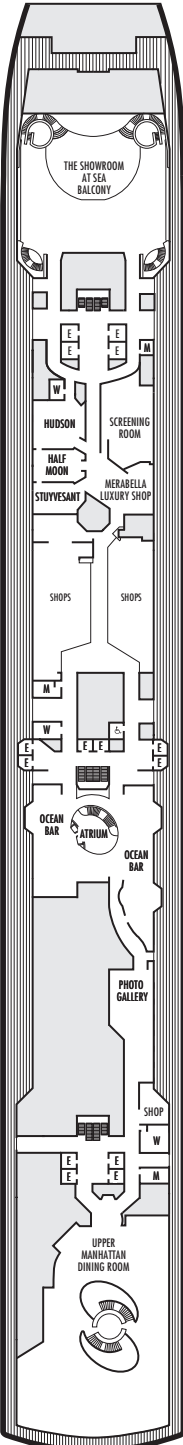

**MAIN DECK**  
Staterooms 1001–1130

**LOWER PROMENADE DECK**

**PROMENADE DECK**

**UPPER PROMENADE DECK**  
Staterooms 4001–4189

**VERANDAH DECK**  
Staterooms 5001–5193

**UPPER VERANDAH DECK**  
Staterooms 6001–6181

**STATEROOM SYMBOL LEGEND**

- Triple (2 lower beds, 1 sofa bed)
- Quad (2 lower beds, 1 sofa bed, 1 upper)
- △ Partial sea view
- × Fully obstructed view
- + Connecting rooms
- \* Shower only
- ♠ Single-sink vanity

- ◆ Staterooms have solid steel verandah railings instead of clear-view Plexiglas® railings
- ♿ Suites SA7058 & SA7057 are wheelchair accessible, bathtub and roll-in shower. Suites SY5002 & SY5001 and staterooms VA8119, VA8116, I-8033, VA8026, VA8025, V6052, V6049, VB6002, VB6001, V5140, V5135, V5054, V5051, VA4134, VA4131, H4092, H4089, VA4052, VA4051, D1100, D1099, C1082, C1081, J1074, K1012 & K1011 are wheelchair accessible, roll-in shower only.

**SHIP SPECIFICATIONS & FACILITIES**

- 2,106 Guests
- 874 Crew
- 86,700 Gross Tons
- 936 Feet Long
- 11 Guest Decks
- Wraparound Promenade Deck
- 8 Restaurants & Cafes
- 8 Entertainment Venues
- 11 Lounges/Bars
- 2 Outdoor Swimming Pools (one with sliding glass roof)
- Spa & Salon
- Fitness Center
- Suite Lounge
- Duty-free Shops
- Library/Internet Cafe
- Onboard Wi-Fi Access
- Casino
- Sport Courts