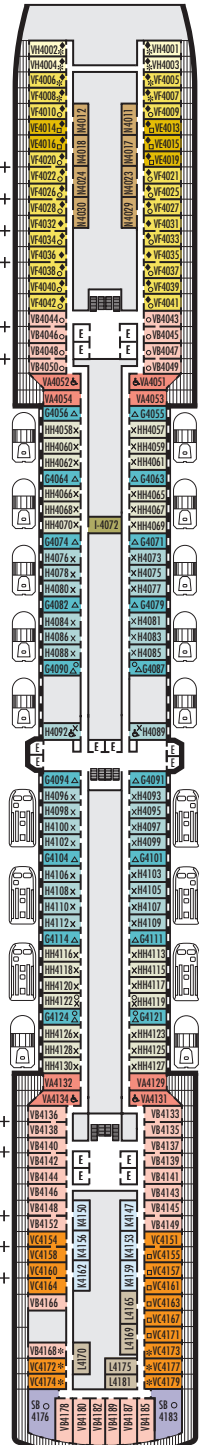

**MAIN DECK**  
Staterooms 1001–1130

**LOWER PROMENADE DECK**

**PROMENADE DECK**

**UPPER PROMENADE DECK**  
Staterooms 4001–4189

**VERANDAH DECK**  
Staterooms 5001–5193

**UPPER VERANDAH DECK**  
Staterooms 6001–6181

**STATEROOM SYMBOL LEGEND**

- Triple (2 lower beds, 1 sofa bed)
- Quad (2 lower beds, 1 sofa bed, 1 upper)
- △ Partial sea view
- × Fully obstructed view
- + Connecting rooms
- \* Shower only
- ♠ Single-sink vanity

- ◆ Staterooms have solid steel verandah railings instead of clear-view Plexiglas® railings
- ♿ Suites SA7058 & SA7057 are wheelchair accessible, bathtub and roll-in shower. Suites SY5002 & SY5001 and staterooms VA8119, VA8116, I-8033, VA8026, VA8025, V6052, V6049, VB6002, VB6001, V5140, V5135, V5054, V5051, VA4134, VA4131, H4092, H4089, VA4052, VA4051, D1100, D1099, C1082, C1081, J1074, K1012 & K1011 are wheelchair accessible, roll-in shower only.

**SHIP SPECIFICATIONS & FACILITIES**

- 2,106 Guests
- 874 Crew
- 86,700 Gross Tons
- 936 Feet Long
- 11 Guest Decks
- Wraparound Promenade Deck
- 8 Restaurants & Cafes
- 8 Entertainment Venues
- 11 Lounges/Bars
- 2 Outdoor Swimming Pools (one with sliding glass roof)
- Spa & Salon
- Fitness Center
- Suite Lounge
- Duty-free Shops
- Library/Internet Cafe
- Onboard Wi-Fi Access
- Casino
- Sport Courts