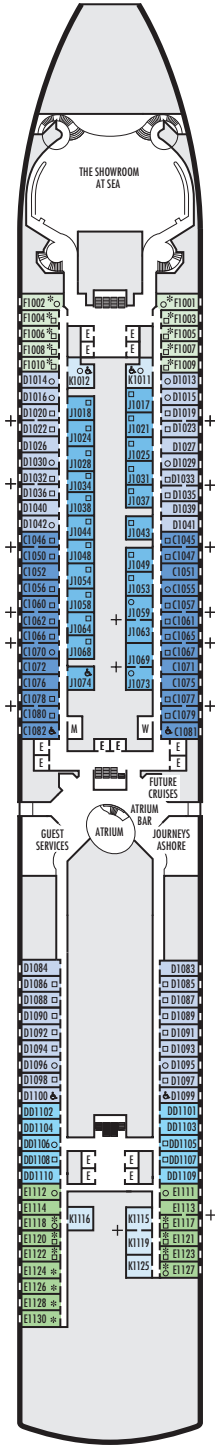

**MAIN DECK**  
Staterooms 1001–1130

**LOWER PROMENADE DECK**

**PROMENADE DECK**

**UPPER PROMENADE DECK**  
Staterooms 4001–4189

**VERANDAH DECK**  
Staterooms 5001–5193

**UPPER VERANDAH DECK**  
Staterooms 6001–6181

**STATEROOM SYMBOL LEGEND**

- Triple (2 lower beds, 1 sofa bed)
- Quad (2 lower beds, 1 sofa bed, 1 upper)
- △ Partial sea view
- × Fully obstructed view
- + Connecting rooms
- \* Shower only
- ♠ Single-sink vanity

- ◆ Staterooms have solid steel verandah railings instead of clear-view Plexiglas® railings
- ♿ Suites SA7058 & SA7057 are wheelchair accessible, bathtub and roll-in shower. Suites SY5002 & SY5001 and staterooms VA8119, VA8116, I-8033, VA8026, VA8025, V6052, V6049, VB6002, VB6001, V5140, V5135, V5054, V5051, VA4134, VA4131, H4092, H4089, VA4052, VA4051, D1100, D1099, C1082, C1081, J1074, K1012 & K1011 are wheelchair accessible, roll-in shower only.

**SHIP SPECIFICATIONS & FACILITIES**

- 2,106 Guests
- 874 Crew
- 86,700 Gross Tons
- 936 Feet Long
- 11 Guest Decks
- Wraparound Promenade Deck
- 8 Restaurants & Cafes
- 8 Entertainment Venues
- 11 Lounges/Bars
- 2 Outdoor Swimming Pools (one with sliding glass roof)
- Spa & Salon
- Fitness Center
- Suite Lounge
- Duty-free Shops
- Library/Internet Cafe
- Onboard Wi-Fi Access
- Casino
- Sport Courts