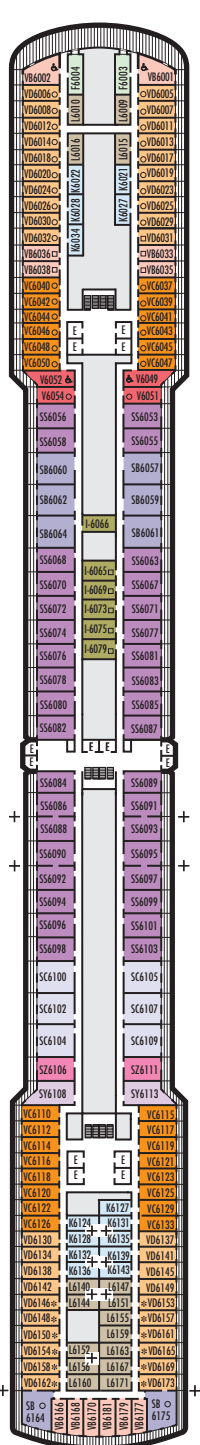

**MAIN DECK**  
Staterooms 1001–1130

**LOWER PROMENADE DECK**

**PROMENADE DECK**

**UPPER PROMENADE DECK**  
Staterooms 4001–4189

**VERANDAH DECK**  
Staterooms 5001–5193

**UPPER VERANDAH DECK**  
Staterooms 6001–6181

**STATEROOM SYMBOL LEGEND**

- Triple (2 lower beds, 1 sofa bed)
- Quad (2 lower beds, 1 sofa bed, 1 upper)
- △ Partial sea view
- × Fully obstructed view
- + Connecting rooms
- \* Shower only
- ♠ Single-sink vanity

- ◆ Staterooms have solid steel verandah railings instead of clear-view Plexiglas® railings
- ♿ Suites SA7058 & SA7057 are wheelchair accessible, bathtub and roll-in shower. Suites SY5002 & SY5001 and staterooms VA8119, VA8116, I-8033, VA8026, VA8025, V6052, V6049, VB6002, VB6001, V5140, V5135, V5054, V5051, VA4134, VA4131, H4092, H4089, VA4052, VA4051, D1100, D1099, C1082, C1081, J1074, K1012 & K1011 are wheelchair accessible, roll-in shower only.

**SHIP SPECIFICATIONS & FACILITIES**

- 2,106 Guests
- 874 Crew
- 86,700 Gross Tons
- 936 Feet Long
- 11 Guest Decks
- Wraparound Promenade Deck
- 8 Restaurants & Cafes
- 8 Entertainment Venues
- 11 Lounges/Bars
- 2 Outdoor Swimming Pools (one with sliding glass roof)
- Spa & Salon
- Fitness Center
- Suite Lounge
- Duty-free Shops
- Library/Internet Cafe
- Onboard Wi-Fi Access
- Casino
- Sport Courts