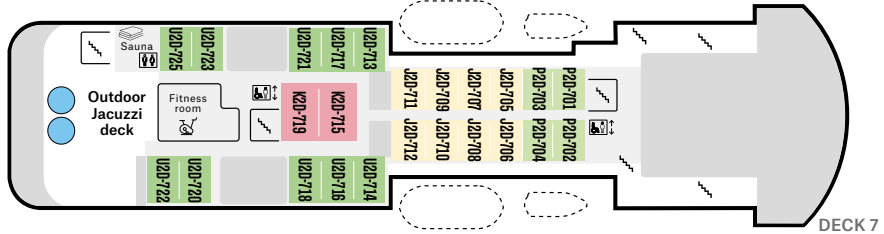

# MS SPITSBERGEN

- Expedition Team
- Nordic style
- Two different restaurants
- Fitness room and panoramic sauna
- Sun deck and two outdoor Jacuzzis
- Two-storey panorama lounge

**PASSENGER CAPACITY:** 335

**BEDS:** 243

**YEAR OF CONSTRUCTION:** 2009

(Year of refurbishment 2016)

**SHIP YARD:** Estaleiro Navais de Viana do

Castelo (POR)

**GROSS TONNAGE:** 7,344 t

**LENGTH:** 100.54 m

**BEAM:** 18.0 m

**SERVICE SPEED:** 15 knots

**CAR CAPACITY:** 0

Reception

Target main restaurant

Expedition suite

EXPEDITION SUITES	Code	Description
	<b>MX</b>	Owner's suite
	<b>MG</b>	Grand suite
	<b>Q</b>	Mini suite
ARCTIC SUPERIOR		
	<b>QJ</b>	Outside cabin
	<b>YA</b>	Outside cabin
	<b>P</b>	Outside cabin
	<b>U</b>	Outside cabin
POLAR OUTSIDE		
	<b>O</b>	Outside cabin
	<b>N</b>	Outside cabin
	<b>A</b>	Outside cabin
	<b>J</b>	Outside cabin
	<b>AJ</b>	Outside cabin
POLAR INSIDE		
	<b>K</b>	Superior inside cabin
	<b>I</b>	Inside cabin

32-33 m <sup>2</sup>	Two rooms, with double bed, seating area, TV, minibar, kettle, stereo, private balcony or bay window.
28-29 m <sup>2</sup>	One room, seating area and double bed, TV, minibar, kettle, private balcony.
16-23 m <sup>2</sup>	One room with double bed, TV, kettle.
14-18 m <sup>2</sup>	Double bed, kettle, TV, limited/no view.
18 m <sup>2</sup>	Double bed, kettle, TV, limited/no view. Adapted for guests with disabilities.
14-15 m <sup>2</sup>	Double bed and TV, kettle. Partly obstructed view.
11-14 m <sup>2</sup>	Double bed and TV, table, kettle.
13-14 m <sup>2</sup>	Double bed and TV.
13 m <sup>2</sup>	One bed, two pullman, TV.
9-13 m <sup>2</sup>	Upper and lower berths, TV.
11-12 m <sup>2</sup>	Double bed, TV, limited/no view.
9 m <sup>2</sup>	Upper and lower berths, TV, limited view.
15-20 m <sup>2</sup>	Double bed, TV.
9-14 m <sup>2</sup>	Separate beds, one bed can be turned into a sofa.