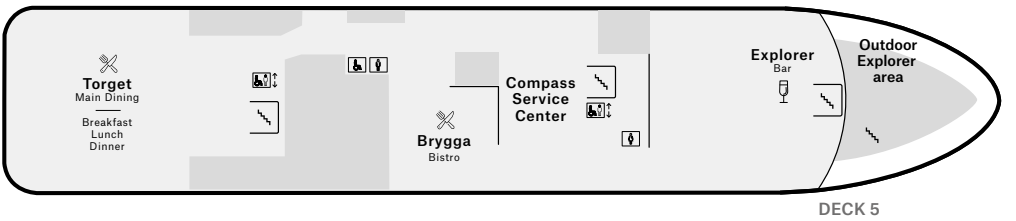

# MS SPITSBERGEN

- Expedition Team
- Nordic style
- Two different restaurants
- Fitness room and panoramic sauna
- Sun deck and two outdoor Jacuzzis
- Two-storey panorama lounge

**PASSENGER CAPACITY:** 335

**BEDS:** 243

**YEAR OF CONSTRUCTION:** 2009

(Year of refurbishment 2016)

**SHIP YARD:** Estaleiro Navais de Viana do

Castelo (POR)

**GROSS TONNAGE:** 7,344 t

**LENGTH:** 100.54 m

**BEAM:** 18.0 m

**SERVICE SPEED:** 15 knots

**CAR CAPACITY:** 0

Reception

Target main restaurant

Expedition suite

EXPEDITION SUITES	Code	Description
	<b>MX</b>	Owner's suite
	<b>MG</b>	Grand suite
	<b>Q</b>	Mini suite
ARCTIC SUPERIOR		
	<b>QJ</b>	Outside cabin
	<b>YA</b>	Outside cabin
	<b>P</b>	Outside cabin
	<b>U</b>	Outside cabin
POLAR OUTSIDE		
	<b>O</b>	Outside cabin
	<b>N</b>	Outside cabin
	<b>A</b>	Outside cabin
	<b>J</b>	Outside cabin
	<b>AJ</b>	Outside cabin
POLAR INSIDE		
	<b>K</b>	Superior inside cabin
	<b>I</b>	Inside cabin

32-33 m <sup>2</sup>	Two rooms, with double bed, seating area, TV, minibar, kettle, stereo, private balcony or bay window.
28-29 m <sup>2</sup>	One room, seating area and double bed, TV, minibar, kettle, private balcony.
16-23 m <sup>2</sup>	One room with double bed, TV, kettle.
14-18 m <sup>2</sup>	Double bed, kettle, TV, limited/no view.
18 m <sup>2</sup>	Double bed, kettle, TV, limited/no view. Adapted for guests with disabilities.
14-15 m <sup>2</sup>	Double bed and TV, kettle. Partly obstructed view.
11-14 m <sup>2</sup>	Double bed and TV, table, kettle.
13-14 m <sup>2</sup>	Double bed and TV.
13 m <sup>2</sup>	One bed, two pullman, TV.
9-13 m <sup>2</sup>	Upper and lower berths, TV.
11-12 m <sup>2</sup>	Double bed, TV, limited/no view.
9 m <sup>2</sup>	Upper and lower berths, TV, limited view.
15-20 m <sup>2</sup>	Double bed, TV.
9-14 m <sup>2</sup>	Separate beds, one bed can be turned into a sofa.