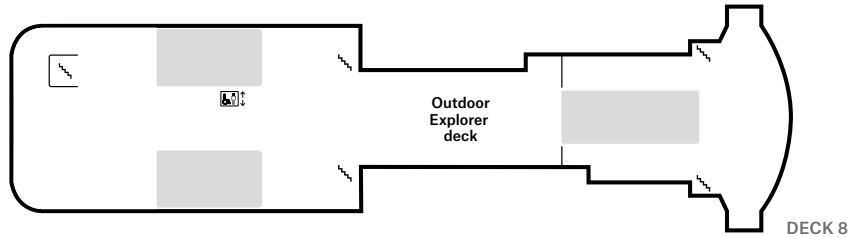

# MS SPITSBERGEN

- Expedition Team
- Nordic style
- Two different restaurants
- Fitness room and panoramic sauna
- Sun deck and two outdoor Jacuzzis
- Two-storey panorama lounge

**PASSENGER CAPACITY:** 335

**BEDS:** 243

**YEAR OF CONSTRUCTION:** 2009

(Year of refurbishment 2016)

**SHIP YARD:** Estaleiro Navais de Viana do

Castelo (POR)

**GROSS TONNAGE:** 7,344 t

**LENGTH:** 100.54 m

**BEAM:** 18.0 m

**SERVICE SPEED:** 15 knots

**CAR CAPACITY:** 0

Reception

Target main restaurant

Expedition suite

EXPEDITION SUITES	Code	Description
	<b>MX</b>	Owner's suite
	<b>MG</b>	Grand suite
	<b>Q</b>	Mini suite
ARCTIC SUPERIOR		
	<b>QJ</b>	Outside cabin
	<b>YA</b>	Outside cabin
	<b>P</b>	Outside cabin
	<b>U</b>	Outside cabin
POLAR OUTSIDE		
	<b>O</b>	Outside cabin
	<b>N</b>	Outside cabin
	<b>A</b>	Outside cabin
	<b>J</b>	Outside cabin
	<b>AJ</b>	Outside cabin
POLAR INSIDE		
	<b>K</b>	Superior inside cabin
	<b>I</b>	Inside cabin

32-33 m <sup>2</sup>	Two rooms, with double bed, seating area, TV, minibar, kettle, stereo, private balcony or bay window.
28-29 m <sup>2</sup>	One room, seating area and double bed, TV, minibar, kettle, private balcony.
16-23 m <sup>2</sup>	One room with double bed, TV, kettle.
14-18 m <sup>2</sup>	Double bed, kettle, TV, limited/no view.
18 m <sup>2</sup>	Double bed, kettle, TV, limited/no view. Adapted for guests with disabilities.
14-15 m <sup>2</sup>	Double bed and TV, kettle. Partly obstructed view.
11-14 m <sup>2</sup>	Double bed and TV, table, kettle.
13-14 m <sup>2</sup>	Double bed and TV.
13 m <sup>2</sup>	One bed, two pullman, TV.
9-13 m <sup>2</sup>	Upper and lower berths, TV.
11-12 m <sup>2</sup>	Double bed, TV, limited/no view.
9 m <sup>2</sup>	Upper and lower berths, TV, limited view.
15-20 m <sup>2</sup>	Double bed, TV.
9-14 m <sup>2</sup>	Separate beds, one bed can be turned into a sofa.