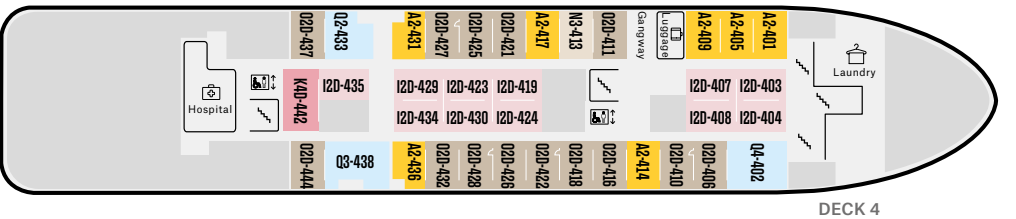

# MS SPITSBERGEN

- Expedition Team
- Nordic style
- Two different restaurants
- Fitness room and panoramic sauna
- Sun deck and two outdoor Jacuzzis
- Two-storey panorama lounge

**PASSENGER CAPACITY:** 335

**BEDS:** 243

**YEAR OF CONSTRUCTION:** 2009

(Year of refurbishment 2016)

**SHIP YARD:** Estaleiro Navais de Viana do

Castelo (POR)

**GROSS TONNAGE:** 7,344 t

**LENGTH:** 100.54 m

**BEAM:** 18.0 m

**SERVICE SPEED:** 15 knots

**CAR CAPACITY:** 0

Reception

Target main restaurant

Expedition suite

EXPEDITION SUITES	Code	Description
	<b>MX</b>	Owner's suite
	<b>MG</b>	Grand suite
	<b>Q</b>	Mini suite
ARCTIC SUPERIOR		
	<b>QJ</b>	Outside cabin
	<b>YA</b>	Outside cabin
	<b>P</b>	Outside cabin
	<b>U</b>	Outside cabin
POLAR OUTSIDE		
	<b>O</b>	Outside cabin
	<b>N</b>	Outside cabin
	<b>A</b>	Outside cabin
	<b>J</b>	Outside cabin
	<b>AJ</b>	Outside cabin
POLAR INSIDE		
	<b>K</b>	Superior inside cabin
	<b>I</b>	Inside cabin

32-33 m <sup>2</sup>	Two rooms, with double bed, seating area, TV, minibar, kettle, stereo, private balcony or bay window.
28-29 m <sup>2</sup>	One room, seating area and double bed, TV, minibar, kettle, private balcony.
16-23 m <sup>2</sup>	One room with double bed, TV, kettle.
14-18 m <sup>2</sup>	Double bed, kettle, TV, limited/no view.
18 m <sup>2</sup>	Double bed, kettle, TV, limited/no view. Adapted for guests with disabilities.
14-15 m <sup>2</sup>	Double bed and TV, kettle. Partly obstructed view.
11-14 m <sup>2</sup>	Double bed and TV, table, kettle.
13-14 m <sup>2</sup>	Double bed and TV.
13 m <sup>2</sup>	One bed, two pullman, TV.
9-13 m <sup>2</sup>	Upper and lower berths, TV.
11-12 m <sup>2</sup>	Double bed, TV, limited/no view.
9 m <sup>2</sup>	Upper and lower berths, TV, limited view.
15-20 m <sup>2</sup>	Double bed, TV.
9-14 m <sup>2</sup>	Separate beds, one bed can be turned into a sofa.