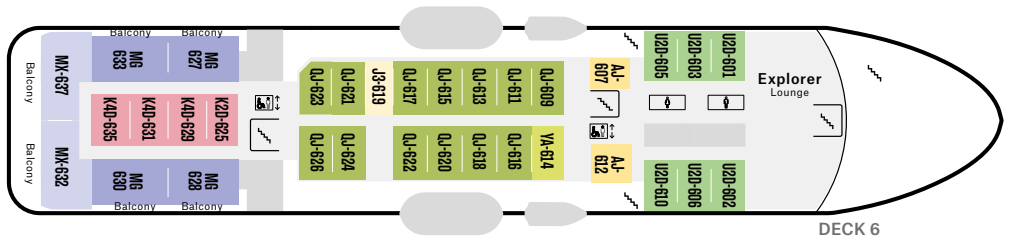

# MS SPITSBERGEN

- Expedition Team
- Nordic style
- Two different restaurants
- Fitness room and panoramic sauna
- Sun deck and two outdoor Jacuzzis
- Two-storey panorama lounge

**PASSENGER CAPACITY:** 335

**BEDS:** 243

**YEAR OF CONSTRUCTION:** 2009

(Year of refurbishment 2016)

**SHIP YARD:** Estaleiro Navais de Viana do

Castelo (POR)

**GROSS TONNAGE:** 7,344 t

**LENGTH:** 100.54 m

**BEAM:** 18.0 m

**SERVICE SPEED:** 15 knots

**CAR CAPACITY:** 0

Reception

Target main restaurant

Expedition suite

EXPEDITION SUITES	Code	Description
	<b>MX</b>	Owner's suite
	<b>MG</b>	Grand suite
	<b>Q</b>	Mini suite
ARCTIC SUPERIOR		
	<b>QJ</b>	Outside cabin
	<b>YA</b>	Outside cabin
	<b>P</b>	Outside cabin
	<b>U</b>	Outside cabin
POLAR OUTSIDE		
	<b>O</b>	Outside cabin
	<b>N</b>	Outside cabin
	<b>A</b>	Outside cabin
	<b>J</b>	Outside cabin
	<b>AJ</b>	Outside cabin
POLAR INSIDE		
	<b>K</b>	Superior inside cabin
	<b>I</b>	Inside cabin

32-33 m <sup>2</sup>	Two rooms, with double bed, seating area, TV, minibar, kettle, stereo, private balcony or bay window.
28-29 m <sup>2</sup>	One room, seating area and double bed, TV, minibar, kettle, private balcony.
16-23 m <sup>2</sup>	One room with double bed, TV, kettle.
14-18 m <sup>2</sup>	Double bed, kettle, TV, limited/no view.
18 m <sup>2</sup>	Double bed, kettle, TV, limited/no view. Adapted for guests with disabilities.
14-15 m <sup>2</sup>	Double bed and TV, kettle. Partly obstructed view.
11-14 m <sup>2</sup>	Double bed and TV, table, kettle.
13-14 m <sup>2</sup>	Double bed and TV.
13 m <sup>2</sup>	One bed, two pullman, TV.
9-13 m <sup>2</sup>	Upper and lower berths, TV.
11-12 m <sup>2</sup>	Double bed, TV, limited/no view.
9 m <sup>2</sup>	Upper and lower berths, TV, limited view.
15-20 m <sup>2</sup>	Double bed, TV.
9-14 m <sup>2</sup>	Separate beds, one bed can be turned into a sofa.