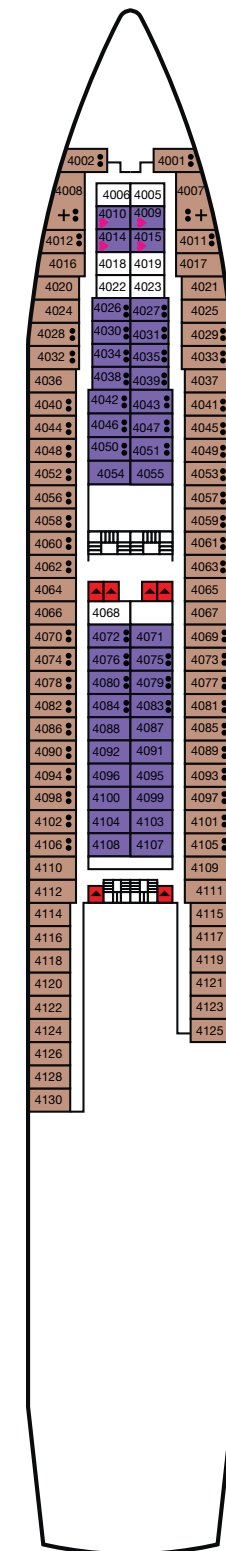

Magellan - Deck Plan

- 12 Sun Deck
- 11 Navigator Deck
- 10 Columbus Deck
- 9 Magellan Deck
- 8 Amundsen Deck
- 7 Pacific Upper Deck
- 6 Atlantic Main Deck
- 5 Baltic Reception Deck
- 4 Caribbean Deck

Sun Deck 12

Navigator Deck 11

Columbus Deck 10

Magellan Deck 9

Amundsen Deck 8

Pacific Upper Deck 7

Atlantic Main Deck 6

Baltic Reception Deck 5

Caribbean Deck 4

CABIN CATEGORY LEGEND

- Cat RS Royal Suite
- Cat DS Deluxe Suite
- Cat JS Junior Suite
- Cat 12 Premium Twin
- Cat 11 Superior Plus Twin
- Cat 10 Superior Single
- Cat 9 Superior Twin
- Cat 8 Standard Plus Twin
- Cat 7 Standard Twin
- Cat 6 Standard Twin
- Cat 5 Superior Single (Inner)
- Cat 4 Premium Twin (Inner)
- Cat 3 Superior Twin (Inner)
- Cat 2 Standard Plus Twin (Inner)
- Cat 1 Standard Twin (Inner)

Magellan Deck Plan
This plan shows the location of cabins and public areas only as a guide. It is not drawn to scale. The cabin and public room configurations are believed to be correct at the time of publication November 2014.