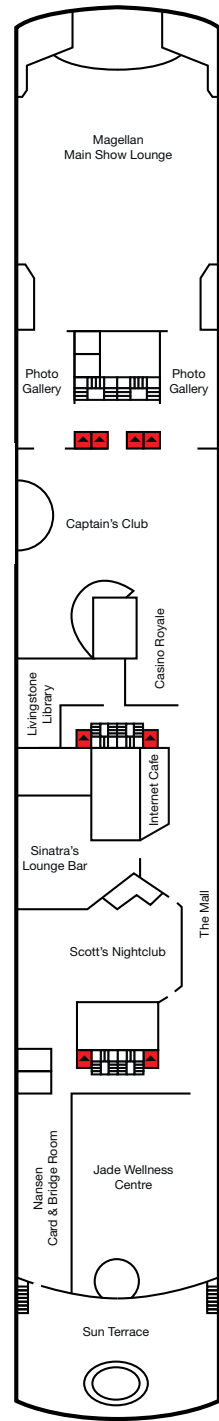

Magellan - Deck Plan

- 12 Sun Deck
- 11 Navigator Deck
- 10 Columbus Deck
- 9 Magellan Deck
- 8 Amundsen Deck
- 7 Pacific Upper Deck
- 6 Atlantic Main Deck
- 5 Baltic Reception Deck
- 4 Caribbean Deck

Sun Deck 12

Navigator Deck 11

Columbus Deck 10

Magellan Deck 9

Amundsen Deck 8

Pacific Upper Deck 7

Atlantic Main Deck 6

Baltic Reception Deck 5

Caribbean Deck 4

CABIN CATEGORY LEGEND

- Cat RS Royal Suite
- Cat DS Deluxe Suite
- Cat JS Junior Suite
- Cat 12 Premium Twin
- Cat 11 Superior Plus Twin
- Cat 10 Superior Single
- Cat 9 Superior Twin
- Cat 8 Standard Plus Twin
- Cat 7 Standard Twin
- Cat 6 Standard Twin
- Cat 5 Superior Single (Inner)
- Cat 4 Premium Twin (Inner)
- Cat 3 Superior Twin (Inner)
- Cat 2 Standard Plus Twin (Inner)
- Cat 1 Standard Twin (Inner)

Footnote: All categories with ocean view unless stated.

SYMBOL LEGEND

- Lift
- ★ One bed with additional pullman berth
- ⊗ Partially obstructed view
- Third and/or fourth berths
- + Additional sofa bed
- Cabins with facilities for the Disabled
- ♥ Cabins with a Queen sized bed