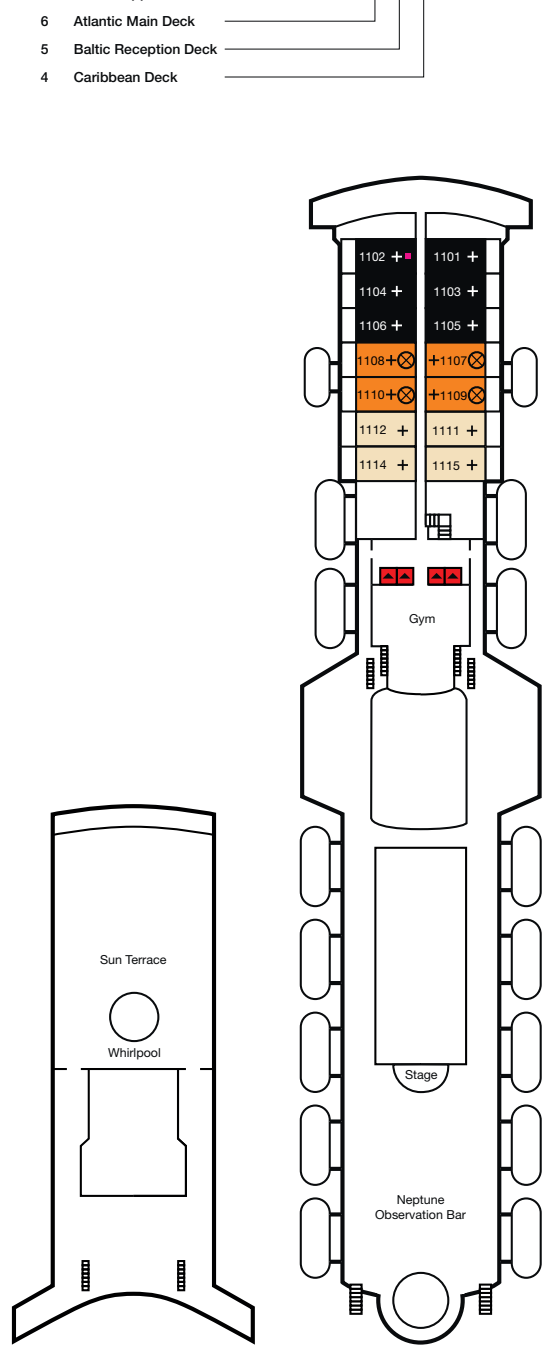

Magellan - Deck Plan

- 12 Sun Deck
- 11 Navigator Deck
- 10 Columbus Deck
- 9 Magellan Deck
- 8 Amundsen Deck
- 7 Pacific Upper Deck
- 6 Atlantic Main Deck
- 5 Baltic Reception Deck
- 4 Caribbean Deck

Sun Deck 12

Navigator Deck 11

Columbus Deck 10

Magellan Deck 9

Amundsen Deck 8

Pacific Upper Deck 7

Atlantic Main Deck 6

Baltic Reception Deck 5

Caribbean Deck 4

CABIN CATEGORY LEGEND

- Cat RS Royal Suite
- Cat DS Deluxe Suite
- Cat JS Junior Suite
- Cat 12 Premium Twin
- Cat 11 Superior Plus Twin
- Cat 10 Superior Single
- Cat 9 Superior Twin
- Cat 8 Standard Plus Twin
- Cat 7 Standard Twin
- Cat 6 Standard Twin
- Cat 5 Superior Single (Inner)
- Cat 4 Premium Twin (Inner)
- Cat 3 Superior Twin (Inner)
- Cat 2 Standard Plus Twin (Inner)
- Cat 1 Standard Twin (Inner)

Footnote: All categories with ocean view unless stated.

SYMBOL LEGEND

- Lift
- ★ One bed with additional pullman berth
- ⊗ Partially obstructed view
- Third and/or fourth berths
- + Additional sofa bed
- Cabins with facilities for the Disabled
- ♥ Cabins with a Queen sized bed