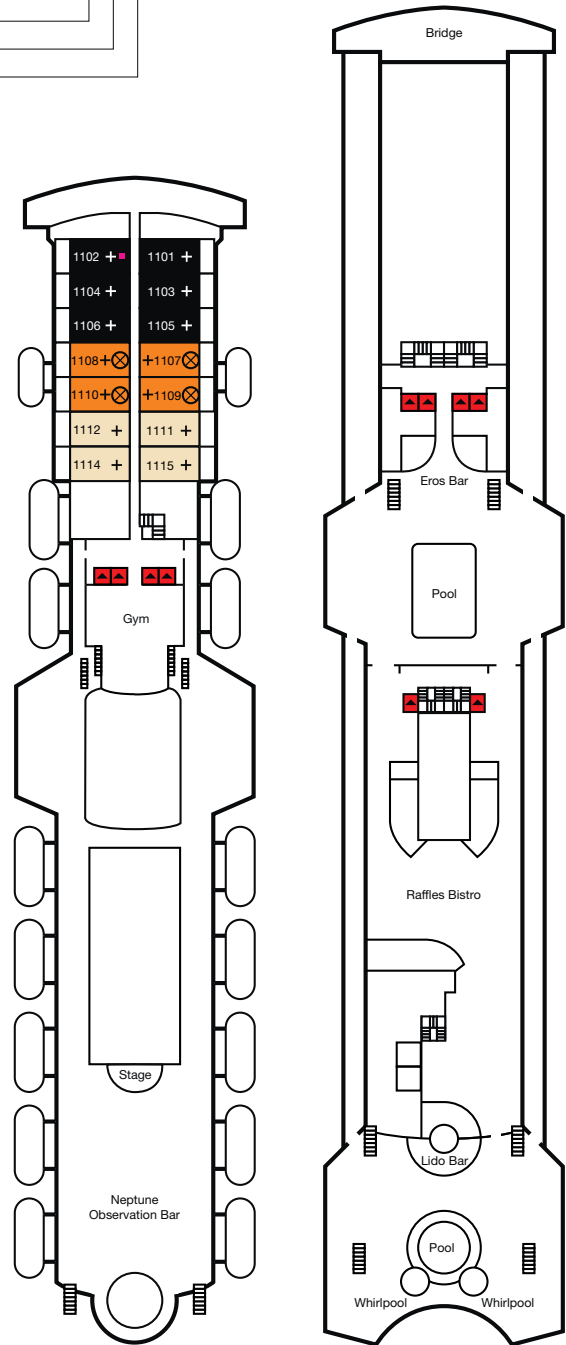

Magellan - Deck Plan

- 12 Sun Deck
- 11 Navigator Deck
- 10 Columbus Deck
- 9 Magellan Deck
- 8 Amundsen Deck
- 7 Pacific Upper Deck
- 6 Atlantic Main Deck
- 5 Baltic Reception Deck
- 4 Caribbean Deck

Sun Deck 12

Navigator Deck 11

Columbus Deck 10

Magellan Deck 9

Amundsen Deck 8

Pacific Upper Deck 7

Atlantic Main Deck 6

Baltic Reception Deck 5

Caribbean Deck 4

CABIN CATEGORY LEGEND

- Cat RS Royal Suite
- Cat DS Deluxe Suite
- Cat JS Junior Suite
- Cat 12 Premium Twin
- Cat 11 Superior Plus Twin
- Cat 10 Superior Single
- Cat 9 Superior Twin
- Cat 8 Standard Plus Twin
- Cat 7 Standard Twin
- Cat 6 Standard Twin
- Cat 5 Superior Single (Inner)
- Cat 4 Premium Twin (Inner)
- Cat 3 Superior Twin (Inner)
- Cat 2 Standard Plus Twin (Inner)
- Cat 1 Standard Twin (Inner)

Footnote: All categories with ocean view unless stated.

SYMBOL LEGEND

- Lift
- ★ One bed with additional pullman berth
- ⊗ Partially obstructed view
- Third and/or fourth berths
- + Additional sofa bed
- Cabins with facilities for the Disabled
- ♥ Cabins with a Queen sized bed