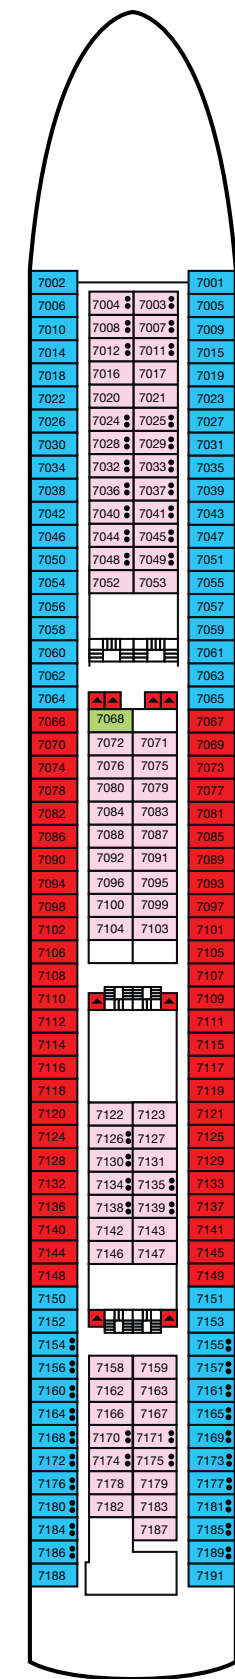

Magellan - Deck Plan

- 12 Sun Deck
- 11 Navigator Deck
- 10 Columbus Deck
- 9 Magellan Deck
- 8 Amundsen Deck
- 7 Pacific Upper Deck
- 6 Atlantic Main Deck
- 5 Baltic Reception Deck
- 4 Caribbean Deck

Sun Deck 12

Navigator Deck 11

Columbus Deck 10

Magellan Deck 9

Amundsen Deck 8

Pacific Upper Deck 7

Atlantic Main Deck 6

Baltic Reception Deck 5

Caribbean Deck 4

CABIN CATEGORY LEGEND

- Cat RS Royal Suite
- Cat DS Deluxe Suite
- Cat JS Junior Suite
- Cat 12 Premium Twin
- Cat 11 Superior Plus Twin
- Cat 10 Superior Single
- Cat 9 Superior Twin
- Cat 8 Standard Plus Twin
- Cat 7 Standard Twin
- Cat 6 Standard Twin
- Cat 5 Superior Single (Inner)
- Cat 4 Premium Twin (Inner)
- Cat 3 Superior Twin (Inner)
- Cat 2 Standard Plus Twin (Inner)
- Cat 1 Standard Twin (Inner)

Magellan Deck Plan
This plan shows the location of cabins and public areas only as a guide. It is not drawn to scale. The cabin and public room configurations are believed to be correct at the time of publication November 2014.