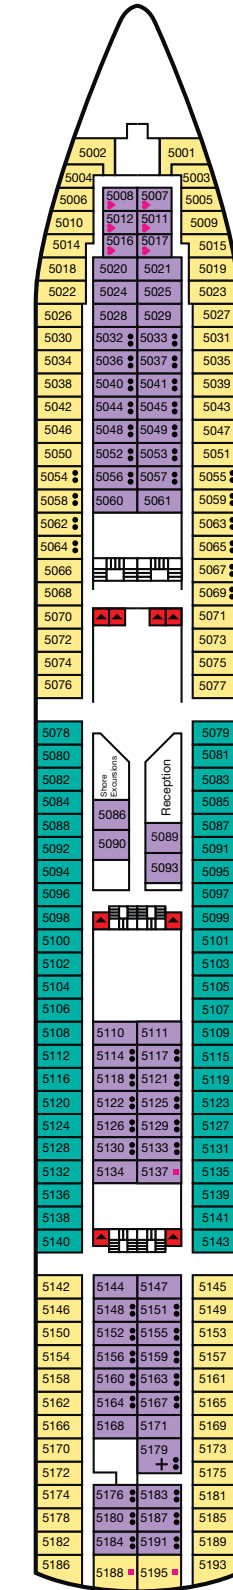

Magellan - Deck Plan

- 12 Sun Deck
- 11 Navigator Deck
- 10 Columbus Deck
- 9 Magellan Deck
- 8 Amundsen Deck
- 7 Pacific Upper Deck
- 6 Atlantic Main Deck
- 5 Baltic Reception Deck
- 4 Caribbean Deck

Sun Deck 12

Navigator Deck 11

Columbus Deck 10

Magellan Deck 9

Amundsen Deck 8

Pacific Upper Deck 7

Atlantic Main Deck 6

Baltic Reception Deck 5

Caribbean Deck 4

CABIN CATEGORY LEGEND

- Cat RS Royal Suite
- Cat DS Deluxe Suite
- Cat JS Junior Suite
- Cat 12 Premium Twin
- Cat 11 Superior Plus Twin
- Cat 10 Superior Single
- Cat 9 Superior Twin
- Cat 8 Standard Plus Twin
- Cat 7 Standard Twin
- Cat 6 Standard Twin
- Cat 5 Superior Single (Inner)
- Cat 4 Premium Twin (Inner)
- Cat 3 Superior Twin (Inner)
- Cat 2 Standard Plus Twin (Inner)
- Cat 1 Standard Twin (Inner)

Magellan Deck Plan
This plan shows the location of cabins and public areas only as a guide. It is not drawn to scale. The cabin and public room configurations are believed to be correct at the time of publication November 2014.