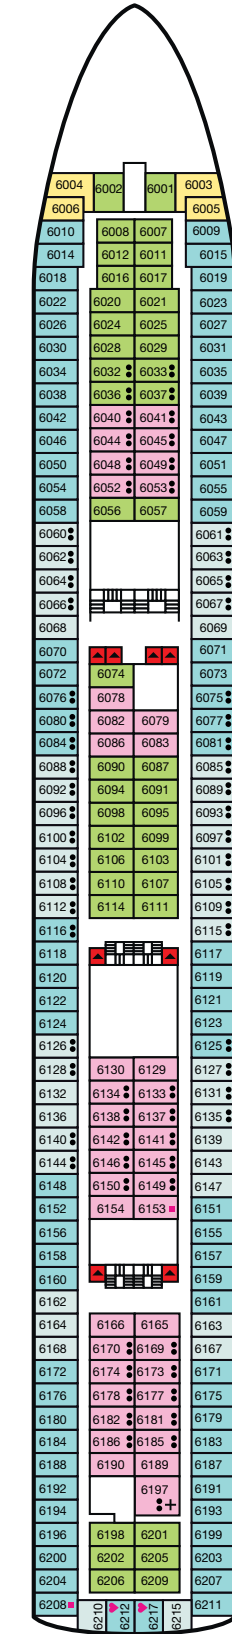

Magellan - Deck Plan

- 12 Sun Deck
- 11 Navigator Deck
- 10 Columbus Deck
- 9 Magellan Deck
- 8 Amundsen Deck
- 7 Pacific Upper Deck
- 6 Atlantic Main Deck
- 5 Baltic Reception Deck
- 4 Caribbean Deck

Sun Deck 12

Navigator Deck 11

Columbus Deck 10

Magellan Deck 9

Amundsen Deck 8

Pacific Upper Deck 7

Atlantic Main Deck 6

Baltic Reception Deck 5

Caribbean Deck 4

CABIN CATEGORY LEGEND

- Cat RS Royal Suite
- Cat DS Deluxe Suite
- Cat JS Junior Suite
- Cat 12 Premium Twin
- Cat 11 Superior Plus Twin
- Cat 10 Superior Single
- Cat 9 Superior Twin
- Cat 8 Standard Plus Twin
- Cat 7 Standard Twin
- Cat 6 Standard Twin
- Cat 5 Superior Single (Inner)
- Cat 4 Premium Twin (Inner)
- Cat 3 Superior Twin (Inner)
- Cat 2 Standard Plus Twin (Inner)
- Cat 1 Standard Twin (Inner)

Magellan Deck Plan
This plan shows the location of cabins and public areas only as a guide. It is not drawn to scale. The cabin and public room configurations are believed to be correct at the time of publication November 2014.