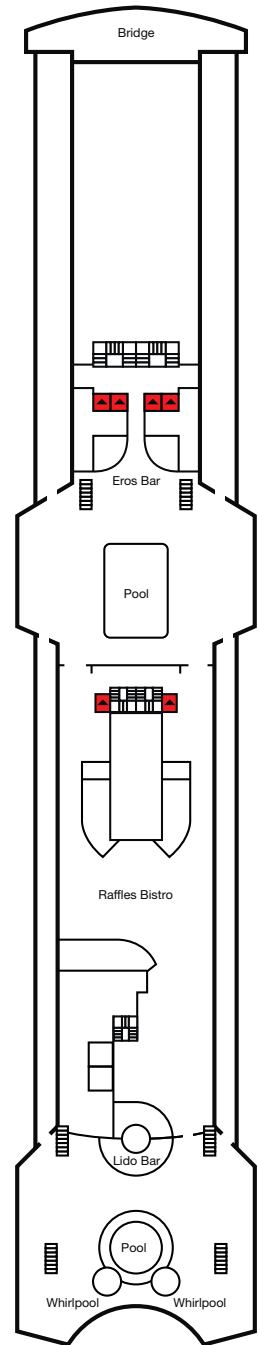

Magellan - Deck Plan

- 12 Sun Deck
- 11 Navigator Deck
- 10 Columbus Deck
- 9 Magellan Deck
- 8 Amundsen Deck
- 7 Pacific Upper Deck
- 6 Atlantic Main Deck
- 5 Baltic Reception Deck
- 4 Caribbean Deck

Sun Deck 12

Navigator Deck 11

Columbus Deck 10

Magellan Deck 9

Amundsen Deck 8

Pacific Upper Deck 7

Atlantic Main Deck 6

Baltic Reception Deck 5

Caribbean Deck 4

CABIN CATEGORY LEGEND

- Cat RS Royal Suite
- Cat DS Deluxe Suite
- Cat JS Junior Suite
- Cat 12 Premium Twin
- Cat 11 Superior Plus Twin
- Cat 10 Superior Single
- Cat 9 Superior Twin
- Cat 8 Standard Plus Twin
- Cat 7 Standard Twin
- Cat 6 Standard Twin
- Cat 5 Superior Single (Inner)
- Cat 4 Premium Twin (Inner)
- Cat 3 Superior Twin (Inner)
- Cat 2 Standard Plus Twin (Inner)
- Cat 1 Standard Twin (Inner)

Footnote: All categories with ocean view unless stated.

SYMBOL LEGEND

- Lift
- ★ One bed with additional pullman berth
- ⊗ Partially obstructed view
- Third and/or fourth berths
- + Additional sofa bed
- Cabins with facilities for the Disabled
- ♥ Cabins with a Queen sized bed