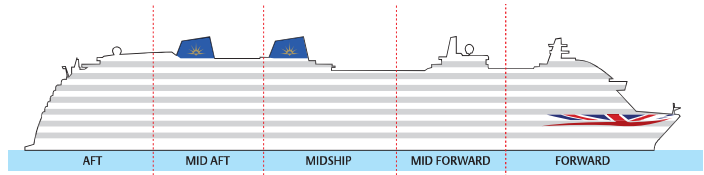

# BRITANNIA

143,000 tons  
 Entered service in 2015  
 Normal operating capacity: 3,647 guests and 1,350 crew

If you'd like to view these deck plans in a little more detail, you can view PDF versions online at [pocruises.com](http://pocruises.com)