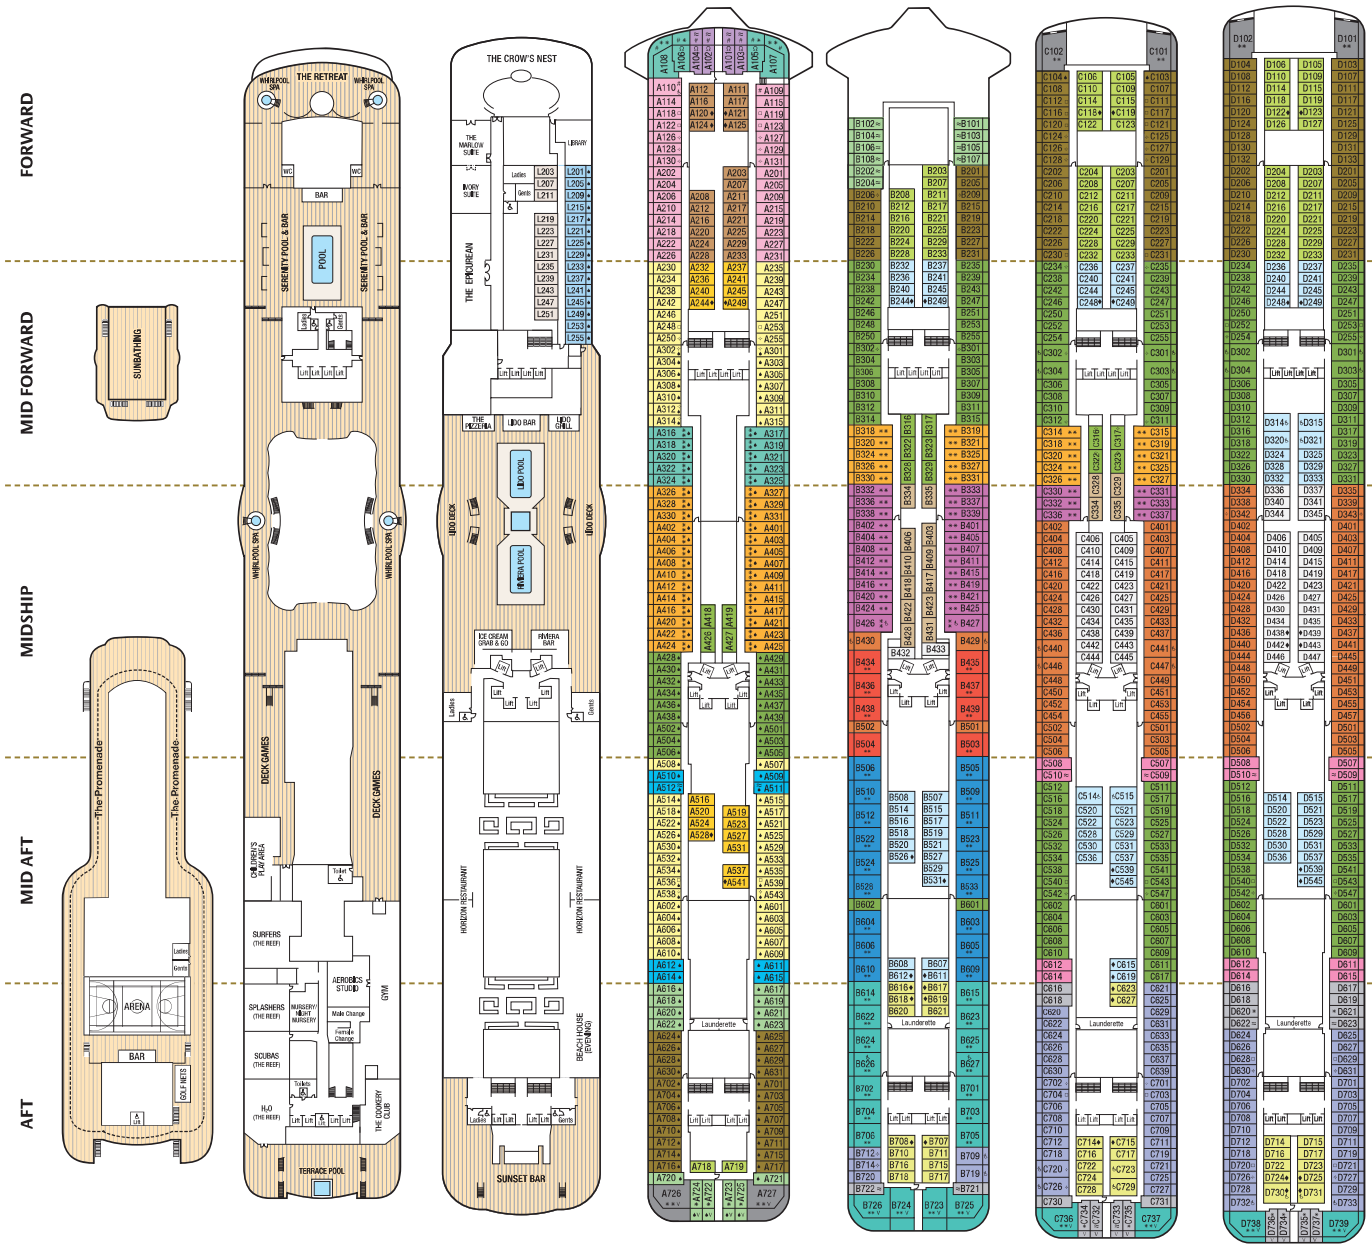

# BRITANNIA

143,000 tons  
 Entered service in 2015  
 Normal operating capacity: 3,647 guests and 1,350 crew

If you'd like to view these deck plans in a little more detail, you can view PDF versions online at [pocruises.com](http://pocruises.com)

To find out more about Britannia's cabins, visit [pocruises.com/Britannia](http://pocruises.com/Britannia)

For more information on selecting the right cabin for you see pages 26-29.

**DECK 18 - SPORTS DECK    DECK 17 - SUN DECK    DECK 16 - LIDO DECK    DECK 15 - A DECK    DECK 14 - B DECK    DECK 12 - C DECK    DECK 11 - D DECK**

### Suites

Suite: Decks A, B, C, D, E, F & G

B1	B2	B4	B5
----	----	----	----

DECK PLANS - BRITANNIA

DECK 10 - E DECK

DECK 9 - F DECK

DECK 8 - G DECK

DECK 7 - MAIN DECK

DECK 6 - TWEEN DECK

DECK 5 - LANDING DECK