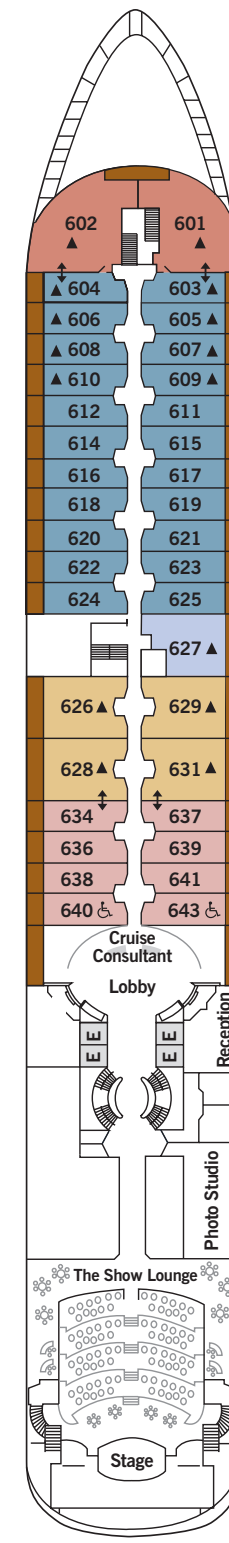

SILVER WIND – Deck Plans

Effective from November 2020

DECK 3

Changing Room
Medical Centre

DECK 4

The Restaurant
La Dame
Library
Laundrette

DECK 5

Dolce Vita
Boutique

DECK 6

The Show Lounge
Photo Studio
Reception/
Guest Relations

DECK 7

La Terrazza

DECK 8

Pool Deck
Pool Bar
The Grill
Panorama Lounge
Connoisseur's Corner

DECK 9

Fitness Centre
Beauty Spa
Observation Lounge
Jogging Track

SUITE CATEGORIES

- Owner's Suite ●
- Grand Suite ●
- Royal Suite ●
- Silver Suite ●
- Medallion Suite ●
- Deluxe Veranda Suite ●
- Classic Veranda Suite ●
- Vista Suite ●

SPECIFICATIONS

- Crew 212
- Officers International
- Guests 240-254
- Tonnage 17,400
- Length 514.14 Feet/156.7 Metres
- Width 70.62 Feet/21.5 Metres
- Speed 18 Knots
- Passenger Decks 7
- Connecting Suites ⇕
- 3rd Guest Capacity ▲
- Handicap Suites ♿
- 640, 643
- Built 1995
- Refurbished 2020
- Registry Bahamas

Deckplans are for illustration purposes only and may be subject to change

Suite diagrams shown are for illustration purposes only and may vary from actual square footage. Please refer to suite specifications for square footage.