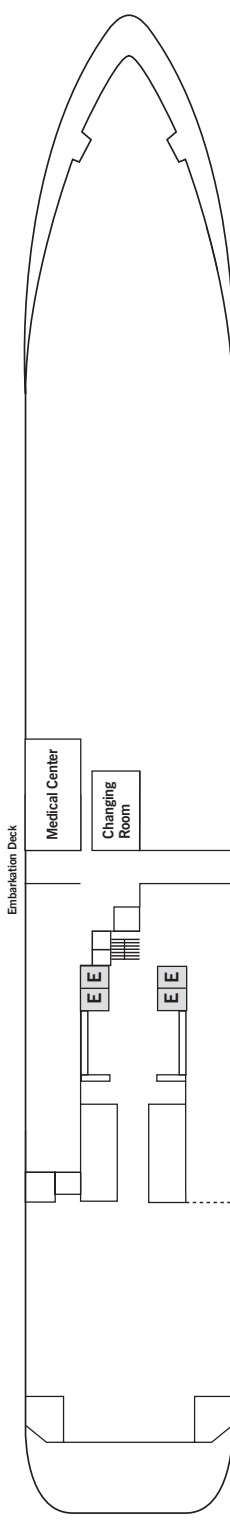

SILVER WIND – Deck Plans

Effective from November 2020

DECK 3

Changing Room
Medical Centre

DECK 4

The Restaurant
La Dame
Library
Laundrette

DECK 5

Dolce Vita
Boutique

DECK 6

The Show Lounge
Photo Studio
Reception/
Guest Relations

DECK 7

La Terrazza

DECK 8

Pool Deck
Pool Bar
The Grill
Panorama Lounge
Connoisseur's Corner

DECK 9

Fitness Centre
Beauty Spa
Observation Lounge
Jogging Track

SUITE CATEGORIES

- Owner's Suite ●
- Grand Suite ●
- Royal Suite ●
- Silver Suite ●
- Medallion Suite ●
- Deluxe Veranda Suite ●
- Classic Veranda Suite ●
- Vista Suite ●

SPECIFICATIONS

- Crew 212
- Officers International
- Guests 240-254
- Tonnage 17,400
- Length 514.14 Feet/156.7 Metres
- Width 70.62 Feet/21.5 Metres
- Speed 18 Knots
- Passenger Decks 7
- Connecting Suites ⇕
- 3rd Guest Capacity ▲
- Handicap Suites ♿
- 640, 643
- Built 1995
- Refurbished 2020
- Registry Bahamas