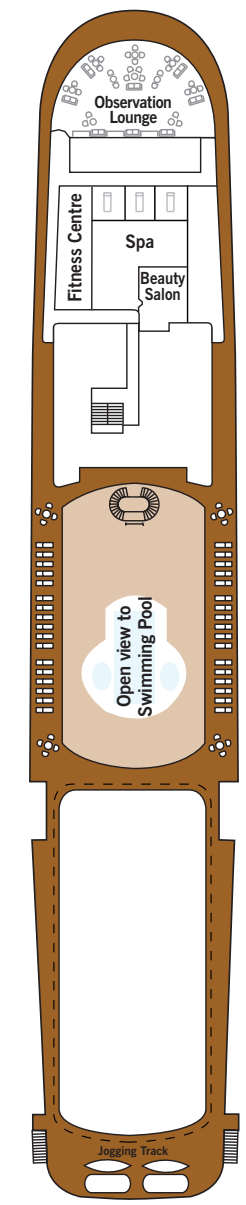

SILVER WIND – Deck Plans

Effective from November 2020

DECK 3

Changing Room
Medical Centre

DECK 4

The Restaurant
La Dame
Library
Laundrette

DECK 5

Dolce Vita
Boutique

DECK 6

The Show Lounge
Photo Studio
Reception/
Guest Relations

DECK 7

La Terrazza

DECK 8

Pool Deck
Pool Bar
The Grill
Panorama Lounge
Connoisseur's Corner

DECK 9

Fitness Centre
Beauty Spa
Observation Lounge
Jogging Track

SUITE CATEGORIES

- Owner's Suite ●
- Grand Suite ●
- Royal Suite ●
- Silver Suite ●
- Medallion Suite ●
- Deluxe Veranda Suite ●
- Classic Veranda Suite ●
- Vista Suite ●

SPECIFICATIONS

- Crew 212
- Officers International
- Guests 240-254
- Tonnage 17,400
- Length 514.14 Feet/156.7 Metres
- Width 70.62 Feet/21.5 Metres
- Speed 18 Knots
- Passenger Decks 7
- Connecting Suites ⇕
- 3rd Guest Capacity ▲
- Handicap Suites ♿
- 640, 643
- Built 1995
- Refurbished 2020
- Registry Bahamas

Deckplans are for illustration purposes only and may be subject to change

Suite diagrams shown are for illustration purposes only and may vary from actual square footage. Please refer to suite specifications for square footage.