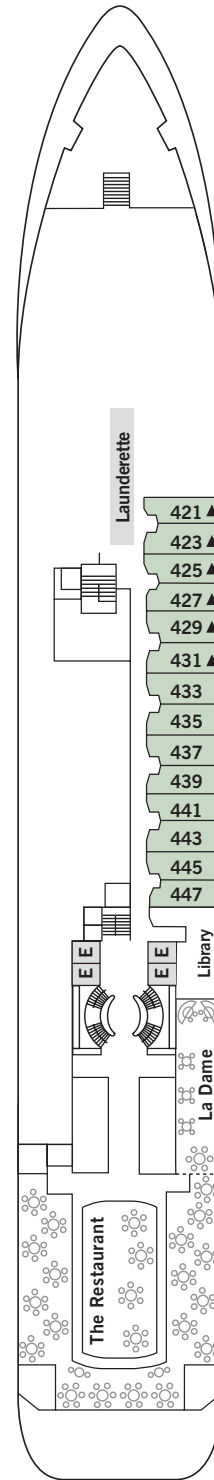

SILVER WIND – Deck Plans

Effective from November 2020

DECK 3

Changing Room
Medical Centre

DECK 4

The Restaurant
La Dame
Library
Laundrette

DECK 5

Dolce Vita
Boutique

DECK 6

The Show Lounge
Photo Studio
Reception/
Guest Relations

DECK 7

La Terrazza

DECK 8

Pool Deck
Pool Bar
The Grill
Panorama Lounge
Connoisseur's Corner

DECK 9

Fitness Centre
Beauty Spa
Observation Lounge
Jogging Track

SUITE CATEGORIES

- Owner's Suite ●
- Grand Suite ●
- Royal Suite ●
- Silver Suite ●
- Medallion Suite ●
- Deluxe Veranda Suite ●
- Classic Veranda Suite ●
- Vista Suite ●

SPECIFICATIONS

- Crew 212
- Officers International
- Guests 240-254
- Tonnage 17,400
- Length 514.14 Feet/156.7 Metres
- Width 70.62 Feet/21.5 Metres
- Speed 18 Knots
- Passenger Decks 7
- Connecting Suites ⇕
- 3rd Guest Capacity ▲
- Handicap Suites ♿
- 640, 643
- Built 1995
- Refurbished 2020
- Registry Bahamas