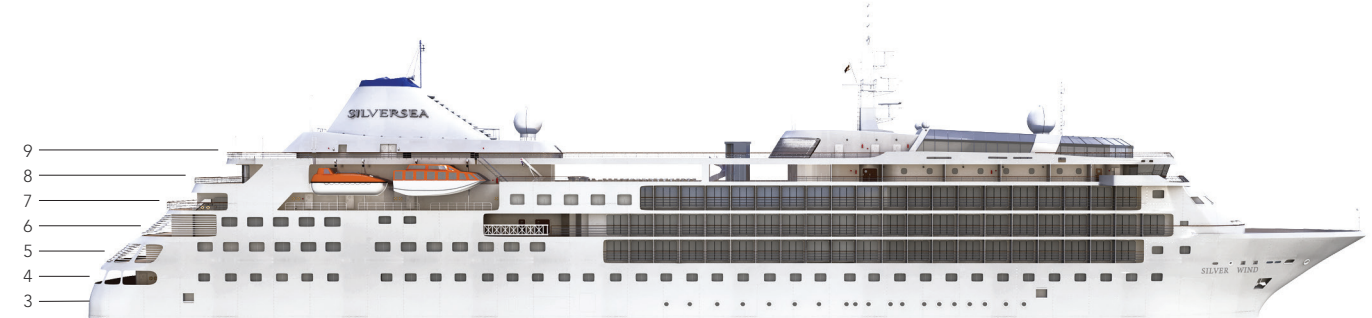

SILVER WIND – Deck Plans

Effective from November 2020

DECK 3

Changing Room
Medical Centre

DECK 4

The Restaurant
La Dame
Library
Laundrette

DECK 5

Dolce Vita
Boutique

DECK 6

The Show Lounge
Photo Studio
Reception/
Guest Relations

DECK 7

La Terrazza

DECK 8

Pool Deck
Pool Bar
The Grill
Panorama Lounge
Connoisseur's Corner

DECK 9

Fitness Centre
Beauty Spa
Observation Lounge
Jogging Track

SUITE CATEGORIES

- Owner's Suite ●
- Grand Suite ●
- Royal Suite ●
- Silver Suite ●
- Medallion Suite ●
- Deluxe Veranda Suite ●
- Classic Veranda Suite ●
- Vista Suite ●

SPECIFICATIONS

- Crew 212
- Officers International
- Guests 240-254
- Tonnage 17,400
- Length 514.14 Feet/156.7 Metres
- Width 70.62 Feet/21.5 Metres
- Speed 18 Knots
- Passenger Decks 7
- Connecting Suites ⇕
- 3rd Guest Capacity ▲
- Handicap Suites ♿
- 640, 643
- Built 1995
- Refurbished 2020
- Registry Bahamas