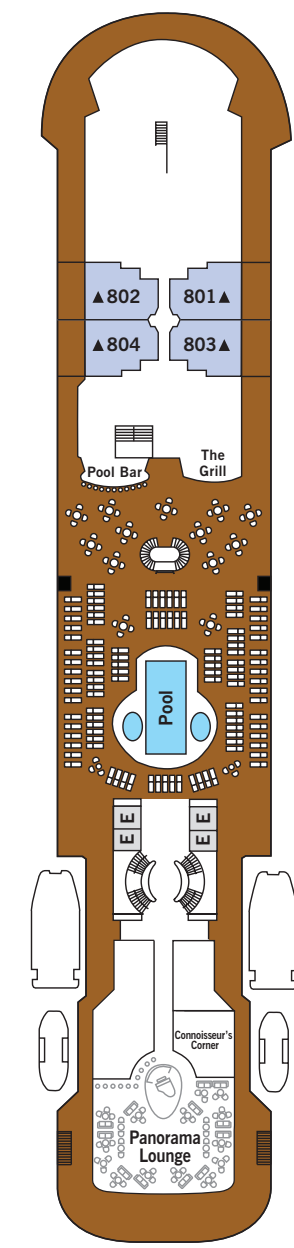

SILVER WIND – Deck Plans

Effective from November 2020

DECK 3

Changing Room
Medical Centre

DECK 4

The Restaurant
La Dame
Library
Laundrette

DECK 5

Dolce Vita
Boutique

DECK 6

The Show Lounge
Photo Studio
Reception/
Guest Relations

DECK 7

La Terrazza

DECK 8

Pool Deck
Pool Bar
The Grill
Panorama Lounge
Connoisseur's Corner

DECK 9

Fitness Centre
Beauty Spa
Observation Lounge
Jogging Track

SUITE CATEGORIES

- Owner's Suite ●
- Grand Suite ●
- Royal Suite ●
- Silver Suite ●
- Medallion Suite ●
- Deluxe Veranda Suite ●
- Classic Veranda Suite ●
- Vista Suite ●

SPECIFICATIONS

- Crew 212
- Officers International
- Guests 240-254
- Tonnage 17,400
- Length 514.14 Feet/156.7 Metres
- Width 70.62 Feet/21.5 Metres
- Speed 18 Knots
- Passenger Decks 7
- Connecting Suites ⇕
- 3rd Guest Capacity ▲
- Handicap Suites ♿
- 640, 643
- Built 1995
- Refurbished 2020
- Registry Bahamas

Deckplans are for illustration purposes only and may be subject to change

Suite diagrams shown are for illustration purposes only and may vary from actual square footage. Please refer to suite specifications for square footage.