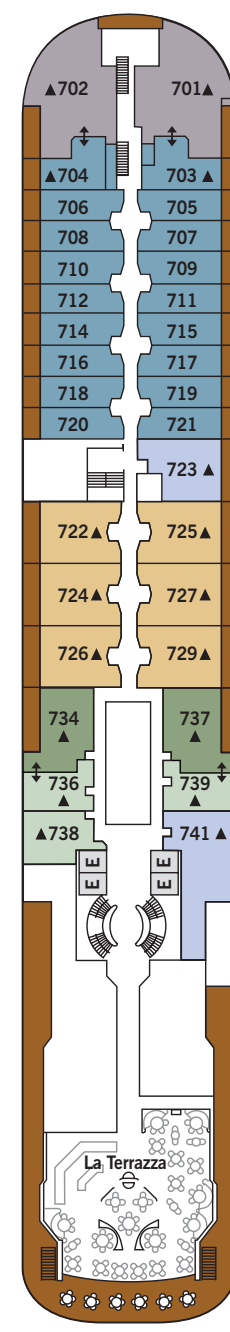

SILVER WIND – Deck Plans

Effective from November 2020

DECK 3

Changing Room
Medical Centre

DECK 4

The Restaurant
La Dame
Library
Laundrette

DECK 5

Dolce Vita
Boutique

DECK 6

The Show Lounge
Photo Studio
Reception/
Guest Relations

DECK 7

La Terrazza

DECK 8

Pool Deck
Pool Bar
The Grill
Panorama Lounge
Connoisseur's Corner

DECK 9

Fitness Centre
Beauty Spa
Observation Lounge
Jogging Track

SUITE CATEGORIES

- Owner's Suite ●
- Grand Suite ●
- Royal Suite ●
- Silver Suite ●
- Medallion Suite ●
- Deluxe Veranda Suite ●
- Classic Veranda Suite ●
- Vista Suite ●

SPECIFICATIONS

- Crew 212
- Officers International
- Guests 240-254
- Tonnage 17,400
- Length 514.14 Feet/156.7 Metres
- Width 70.62 Feet/21.5 Metres
- Speed 18 Knots
- Passenger Decks 7
- Connecting Suites ⇕
- 3rd Guest Capacity ▲
- Handicap Suites ♿
- 640, 643
- Built 1995
- Refurbished 2020
- Registry Bahamas

Deckplans are for illustration purposes only and may be subject to change

Suite diagrams shown are for illustration purposes only and may vary from actual square footage. Please refer to suite specifications for square footage.