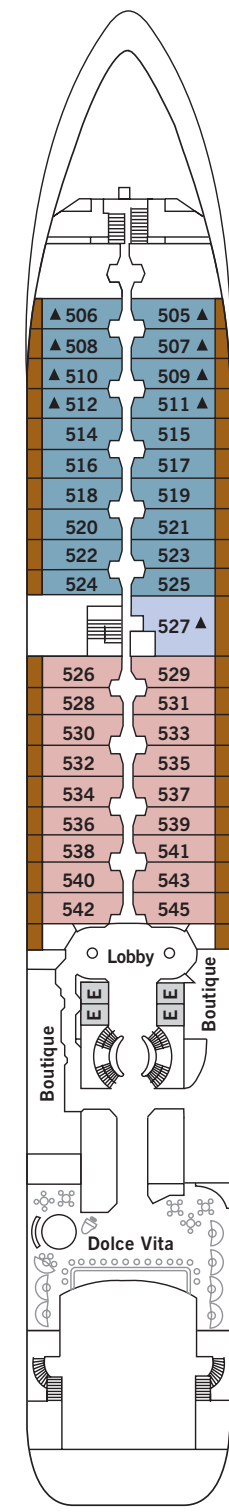

SILVER WIND – Deck Plans

Effective from November 2020

DECK 3

Changing Room
Medical Centre

DECK 4

The Restaurant
La Dame
Library
Laundrette

DECK 5

Dolce Vita
Boutique

DECK 6

The Show Lounge
Photo Studio
Reception/
Guest Relations

DECK 7

La Terrazza

DECK 8

Pool Deck
Pool Bar
The Grill
Panorama Lounge
Connoisseur's Corner

DECK 9

Fitness Centre
Beauty Spa
Observation Lounge
Jogging Track

SUITE CATEGORIES

- Owner's Suite ●
- Grand Suite ●
- Royal Suite ●
- Silver Suite ●
- Medallion Suite ●
- Deluxe Veranda Suite ●
- Classic Veranda Suite ●
- Vista Suite ●

SPECIFICATIONS

- Crew 212
- Officers International
- Guests 240-254
- Tonnage 17,400
- Length 514.14 Feet/156.7 Metres
- Width 70.62 Feet/21.5 Metres
- Speed 18 Knots
- Passenger Decks 7
- Connecting Suites ⇕
- 3rd Guest Capacity ▲
- Handicap Suites ♿
- 640, 643
- Built 1995
- Refurbished 2020
- Registry Bahamas