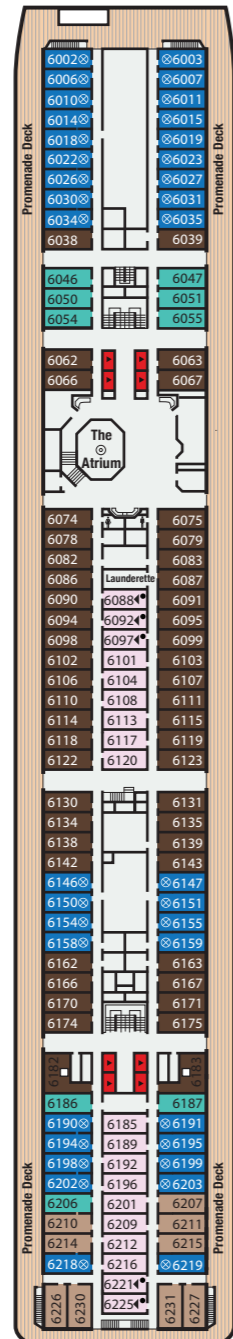

Vasco da Gama

- 12 Sports Deck
- 11 Lido Deck
- 10 Navigator's Deck
- 9 Verandah Deck
- 8 Upper Deck
- 7 Boat Deck
- 6 Promenade Deck
- 5 Main Deck
- 4 Atlantic Deck

Atlantic Deck 4

Main Deck 5

Promenade Deck 6

Boat Deck 7

Upper Deck 8

Verandah Deck 9

Navigator's Deck 10

Lido Deck 11

Sports Deck 12

CABIN CATEGORY LEGEND

RPS	Royal Penthouse Suite
Cat DS	De Luxe Suite
Cat 16	Premium Balcony
Cat 15S	Superior Plus Single Balcony
Cat 15	Superior Plus Balcony
Cat 14	Superior Balcony
Cat 12S	Premium Single
Cat 12	Premium Twin
Cat 11	Superior Plus Twin
Cat 9	Superior Twin
Cat 8S	Standard Plus Single
Cat 8	Standard Plus Twin
Cat 7	Standard Twin
Cat 6	Standard Twin
Cat 6P	Standard (Port Hole)
Cat 6A	Standard Twin (X)
Cat 4S	Superior Single (Inner)
Cat 4	Premium Twin (Inner)
Cat 3	Superior Twin (Inner)
Cat 2	Standard Plus Twin (Inner)
Cat 1	Standard Twin (Inner)

All categories with ocean view unless stated
 All single cabins can convert to twin bedded
 Most twin cabins convert to double bedded

SYMBOL LEGEND

- Lift
- Partially or fully obstructed view
- Third and/or fourth berths (foldaway)
- Cabin with single sofa bed (Category RPS & DS sofa beds are double)
- Lower beds convert to a king-size bed
- Cabins with facilities for limited mobility (shower only - not wheelchair accessible)
- Cabins with facilities for the disabled
- Interconnecting cabins

Vasco da Gama Deck Plan May 2018 UK Edition.

This plan shows the location of cabins and public areas only as a guide. It is not drawn to scale. The cabin and public room configurations are believed to be correct at the time of production.