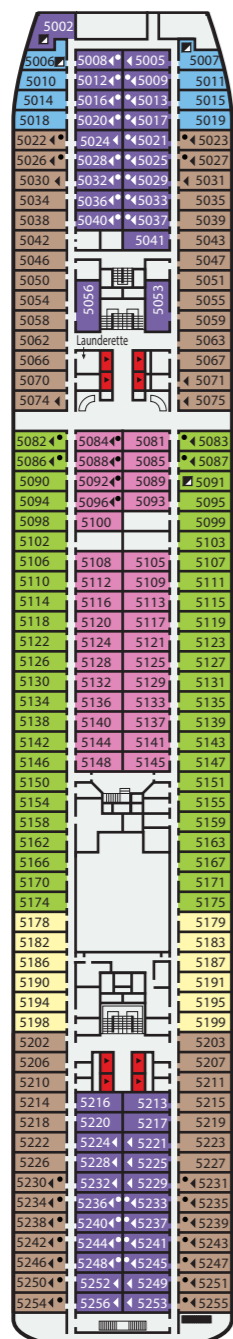

Vasco da Gama

- 12 Sports Deck
- 11 Lido Deck
- 10 Navigator's Deck
- 9 Verandah Deck
- 8 Upper Deck
- 7 Boat Deck
- 6 Promenade Deck
- 5 Main Deck
- 4 Atlantic Deck

Atlantic Deck 4

Main Deck 5

Promenade Deck 6

Boat Deck 7

Upper Deck 8

Verandah Deck 9

Navigator's Deck 10

Lido Deck 11

Sports Deck 12

CABIN CATEGORY LEGEND

RPS	Royal Penthouse Suite
Cat DS	De Luxe Suite
Cat 16	Premium Balcony
Cat 15S	Superior Plus Single Balcony
Cat 15	Superior Plus Balcony
Cat 14	Superior Balcony
Cat 12S	Premium Single
Cat 12	Premium Twin
Cat 11	Superior Plus Twin
Cat 9	Superior Twin
Cat 8S	Standard Plus Single
Cat 8	Standard Plus Twin
Cat 7	Standard Twin
Cat 6	Standard Twin
Cat 6P	Standard (Port Hole)
Cat 6A	Standard Twin (X)
Cat 4S	Superior Single (Inner)
Cat 4	Premium Twin (Inner)
Cat 3	Superior Twin (Inner)
Cat 2	Standard Plus Twin (Inner)
Cat 1	Standard Twin (Inner)

All categories with ocean view unless stated
 All single cabins can convert to twin bedded
 Most twin cabins convert to double bedded

SYMBOL LEGEND

- Lift
- Partially or fully obstructed view
- Third and/or fourth berths (foldaway)
- Cabin with single sofa bed (Category RPS & DS sofa beds are double)
- Lower beds convert to a king-size bed
- Cabins with facilities for limited mobility (shower only - not wheelchair accessible)
- Cabins with facilities for the disabled
- Interconnecting cabins

Vasco da Gama Deck Plan May 2018 UK Edition.

This plan shows the location of cabins and public areas only as a guide. It is not drawn to scale. The cabin and public room configurations are believed to be correct at the time of production.