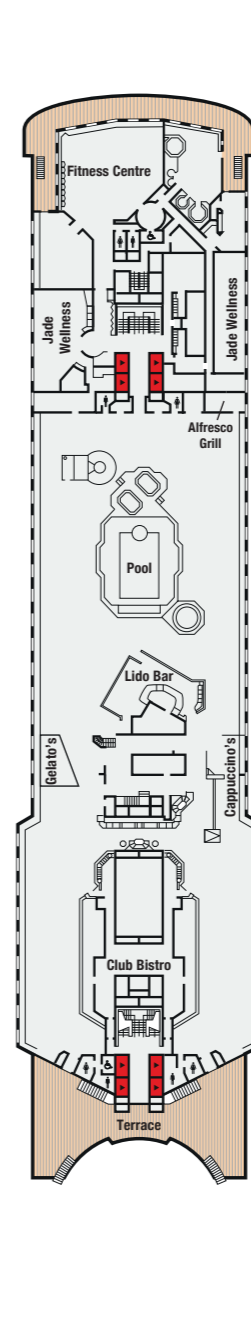

Vasco da Gama

- 12 Sports Deck
- 11 Lido Deck
- 10 Navigator's Deck
- 9 Verandah Deck
- 8 Upper Deck
- 7 Boat Deck
- 6 Promenade Deck
- 5 Main Deck
- 4 Atlantic Deck

Atlantic Deck 4

Main Deck 5

Promenade Deck 6

Boat Deck 7

Upper Deck 8

Verandah Deck 9

Navigator's Deck 10

Lido Deck 11

Sports Deck 12

CABIN CATEGORY LEGEND

RPS	Royal Penthouse Suite
Cat DS	De Luxe Suite
Cat 16	Premium Balcony
Cat 15S	Superior Plus Single Balcony
Cat 15	Superior Plus Balcony
Cat 14	Superior Balcony
Cat 12S	Premium Single
Cat 12	Premium Twin
Cat 11	Superior Plus Twin
Cat 9	Superior Twin
Cat 8S	Standard Plus Single
Cat 8	Standard Plus Twin
Cat 7	Standard Twin
Cat 6	Standard Twin
Cat 6P	Standard (Port Hole)
Cat 6A	Standard Twin (X)
Cat 4S	Superior Single (Inner)
Cat 4	Premium Twin (Inner)
Cat 3	Superior Twin (Inner)
Cat 2	Standard Plus Twin (Inner)
Cat 1	Standard Twin (Inner)

All categories with ocean view unless stated
 All single cabins can convert to twin bedded
 Most twin cabins convert to double bedded

SYMBOL LEGEND

- Lift
- Partially or fully obstructed view
- Third and/or fourth berths (foldaway)
- Cabin with single sofa bed (Category RPS & DS sofa beds are double)
- Lower beds convert to a king-size bed
- Cabins with facilities for limited mobility (shower only - not wheelchair accessible)
- Cabins with facilities for the disabled
- Interconnecting cabins

Vasco da Gama Deck Plan May 2018 UK Edition.

This plan shows the location of cabins and public areas only as a guide. It is not drawn to scale. The cabin and public room configurations are believed to be correct at the time of production.