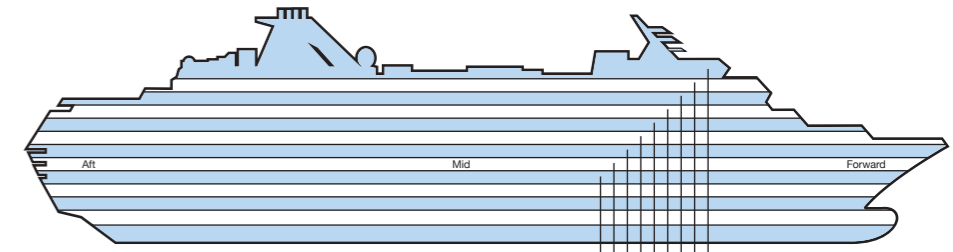

Vasco da Gama

- 12 Sports Deck
- 11 Lido Deck
- 10 Navigator's Deck
- 9 Verandah Deck
- 8 Upper Deck
- 7 Boat Deck
- 6 Promenade Deck
- 5 Main Deck
- 4 Atlantic Deck

Atlantic Deck 4

Main Deck 5

Promenade Deck 6

Boat Deck 7

Upper Deck 8

Verandah Deck 9

Navigator's Deck 10

Lido Deck 11

Sports Deck 12

CABIN CATEGORY LEGEND

RPS	Royal Penthouse Suite
Cat DS	De Luxe Suite
Cat 16	Premium Balcony
Cat 15S	Superior Plus Single Balcony
Cat 15	Superior Plus Balcony
Cat 14	Superior Balcony
Cat 12S	Premium Single
Cat 12	Premium Twin
Cat 11	Superior Plus Twin
Cat 9	Superior Twin
Cat 8S	Standard Plus Single
Cat 8	Standard Plus Twin
Cat 7	Standard Twin
Cat 6	Standard Twin
Cat 6P	Standard (Port Hole)
Cat 6A	Standard Twin (X)
Cat 4S	Superior Single (Inner)
Cat 4	Premium Twin (Inner)
Cat 3	Superior Twin (Inner)
Cat 2	Standard Plus Twin (Inner)
Cat 1	Standard Twin (Inner)

All categories with ocean view unless stated
 All single cabins can convert to twin bedded
 Most twin cabins convert to double bedded

SYMBOL LEGEND

- Lift
- Partially or fully obstructed view
- Third and/or fourth berths (foldaway)
- Cabin with single sofa bed (Category RPS & DS sofa beds are double)
- Lower beds convert to a king-size bed
- Cabins with facilities for limited mobility (shower only - not wheelchair accessible)
- Cabins with facilities for the disabled
- Interconnecting cabins