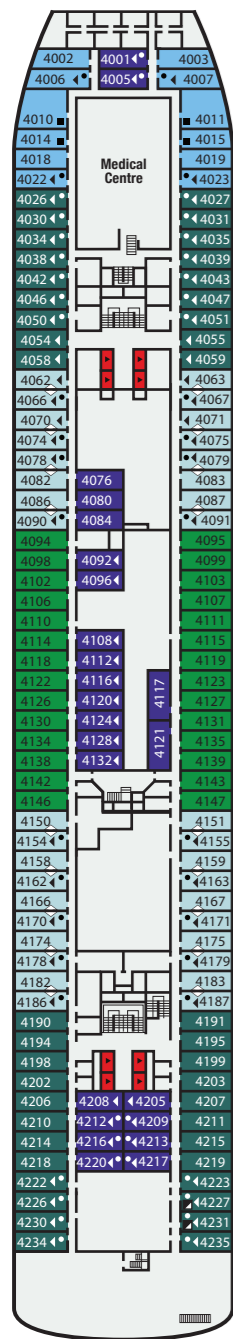

Vasco da Gama

- 12 Sports Deck
- 11 Lido Deck
- 10 Navigator's Deck
- 9 Verandah Deck
- 8 Upper Deck
- 7 Boat Deck
- 6 Promenade Deck
- 5 Main Deck
- 4 Atlantic Deck

Atlantic Deck 4

Main Deck 5

Promenade Deck 6

Boat Deck 7

Upper Deck 8

Verandah Deck 9

Navigator's Deck 10

Lido Deck 11

Sports Deck 12

CABIN CATEGORY LEGEND

RPS	Royal Penthouse Suite
Cat DS	De Luxe Suite
Cat 16	Premium Balcony
Cat 15S	Superior Plus Single Balcony
Cat 15	Superior Plus Balcony
Cat 14	Superior Balcony
Cat 12S	Premium Single
Cat 12	Premium Twin
Cat 11	Superior Plus Twin
Cat 9	Superior Twin
Cat 8S	Standard Plus Single
Cat 8	Standard Plus Twin
Cat 7	Standard Twin
Cat 6	Standard Twin
Cat 6P	Standard (Port Hole)
Cat 6A	Standard Twin (X)
Cat 4S	Superior Single (Inner)
Cat 4	Premium Twin (Inner)
Cat 3	Superior Twin (Inner)
Cat 2	Standard Plus Twin (Inner)
Cat 1	Standard Twin (Inner)

All categories with ocean view unless stated
 All single cabins can convert to twin bedded
 Most twin cabins convert to double bedded

SYMBOL LEGEND

- Lift
- Partially or fully obstructed view
- Third and/or fourth berths (foldaway)
- Cabin with single sofa bed (Category RPS & DS sofa beds are double)
- Lower beds convert to a king-size bed
- Cabins with facilities for limited mobility (shower only - not wheelchair accessible)
- Cabins with facilities for the disabled
- Interconnecting cabins

Vasco da Gama Deck Plan May 2018 UK Edition.

This plan shows the location of cabins and public areas only as a guide. It is not drawn to scale. The cabin and public room configurations are believed to be correct at the time of production.