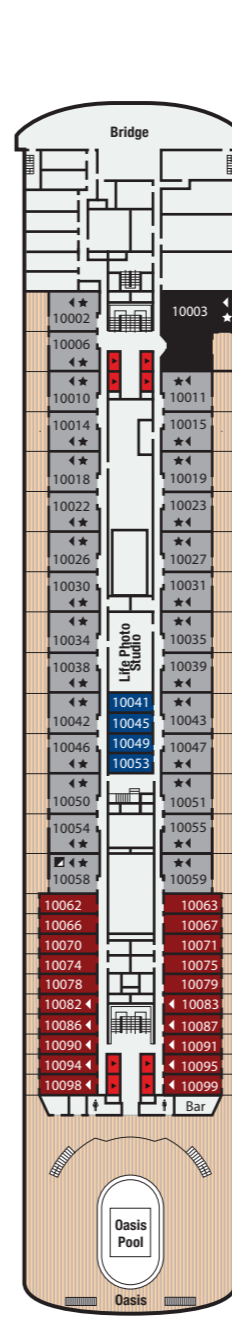

Vasco da Gama

- 12 Sports Deck
- 11 Lido Deck
- 10 Navigator's Deck
- 9 Verandah Deck
- 8 Upper Deck
- 7 Boat Deck
- 6 Promenade Deck
- 5 Main Deck
- 4 Atlantic Deck

Atlantic Deck 4

Main Deck 5

Promenade Deck 6

Boat Deck 7

Upper Deck 8

Verandah Deck 9

Navigator's Deck 10

Lido Deck 11

Sports Deck 12

CABIN CATEGORY LEGEND

RPS	Royal Penthouse Suite
Cat DS	De Luxe Suite
Cat 16	Premium Balcony
Cat 15S	Superior Plus Single Balcony
Cat 15	Superior Plus Balcony
Cat 14	Superior Balcony
Cat 12S	Premium Single
Cat 12	Premium Twin
Cat 11	Superior Plus Twin
Cat 9	Superior Twin
Cat 8S	Standard Plus Single
Cat 8	Standard Plus Twin
Cat 7	Standard Twin
Cat 6	Standard Twin
Cat 6P	Standard (Port Hole)
Cat 6A	Standard Twin (X)
Cat 4S	Superior Single (Inner)
Cat 4	Premium Twin (Inner)
Cat 3	Superior Twin (Inner)
Cat 2	Standard Plus Twin (Inner)
Cat 1	Standard Twin (Inner)

All categories with ocean view unless stated
 All single cabins can convert to twin bedded
 Most twin cabins convert to double bedded

SYMBOL LEGEND

- Lift
- Partially or fully obstructed view
- Third and/or fourth berths (foldaway)
- Cabin with single sofa bed (Category RPS & DS sofa beds are double)
- Lower beds convert to a king-size bed
- Cabins with facilities for limited mobility (shower only - not wheelchair accessible)
- Cabins with facilities for the disabled
- Interconnecting cabins

Vasco da Gama Deck Plan May 2018 UK Edition.

This plan shows the location of cabins and public areas only as a guide. It is not drawn to scale. The cabin and public room configurations are believed to be correct at the time of production.