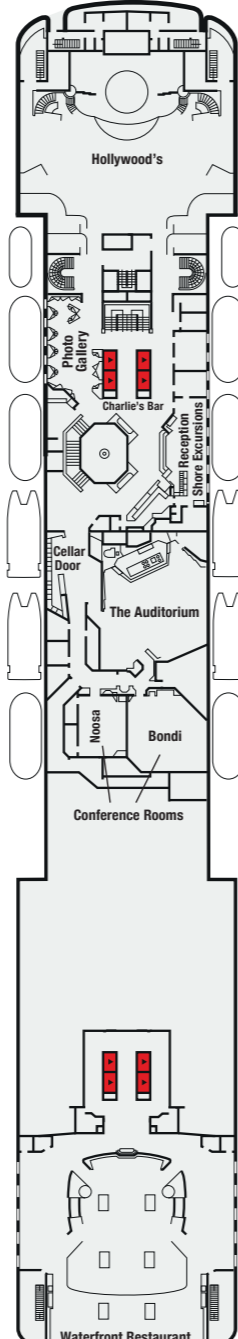

Vasco da Gama

- 12 Sports Deck
- 11 Lido Deck
- 10 Navigator's Deck
- 9 Verandah Deck
- 8 Upper Deck
- 7 Boat Deck
- 6 Promenade Deck
- 5 Main Deck
- 4 Atlantic Deck

Atlantic Deck 4

Main Deck 5

Promenade Deck 6

Boat Deck 7

Upper Deck 8

Verandah Deck 9

Navigator's Deck 10

Lido Deck 11

Sports Deck 12

CABIN CATEGORY LEGEND

RPS	Royal Penthouse Suite
Cat DS	De Luxe Suite
Cat 16	Premium Balcony
Cat 15S	Superior Plus Single Balcony
Cat 15	Superior Plus Balcony
Cat 14	Superior Balcony
Cat 12S	Premium Single
Cat 12	Premium Twin
Cat 11	Superior Plus Twin
Cat 9	Superior Twin
Cat 8S	Standard Plus Single
Cat 8	Standard Plus Twin
Cat 7	Standard Twin
Cat 6	Standard Twin
Cat 6P	Standard (Port Hole)
Cat 6A	Standard Twin (X)
Cat 4S	Superior Single (Inner)
Cat 4	Premium Twin (Inner)
Cat 3	Superior Twin (Inner)
Cat 2	Standard Plus Twin (Inner)
Cat 1	Standard Twin (Inner)

All categories with ocean view unless stated
 All single cabins can convert to twin bedded
 Most twin cabins convert to double bedded

SYMBOL LEGEND

- Lift
- Partially or fully obstructed view
- Third and/or fourth berths (foldaway)
- Cabin with single sofa bed (Category RPS & DS sofa beds are double)
- Lower beds convert to a king-size bed
- Cabins with facilities for limited mobility (shower only - not wheelchair accessible)
- Cabins with facilities for the disabled
- Interconnecting cabins

Vasco da Gama Deck Plan May 2018 UK Edition.

This plan shows the location of cabins and public areas only as a guide. It is not drawn to scale. The cabin and public room configurations are believed to be correct at the time of production.