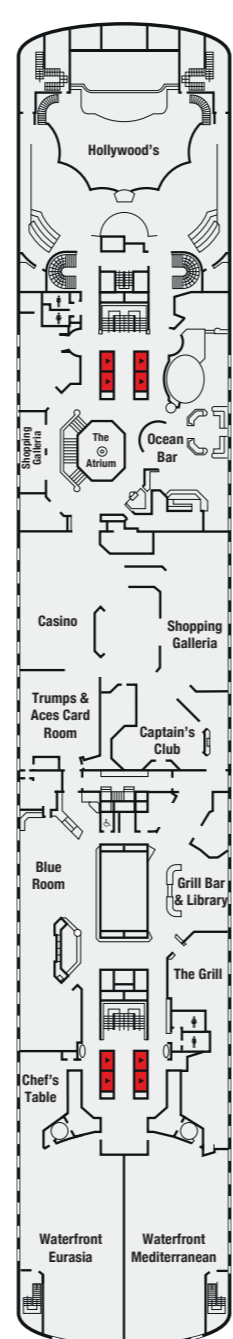

Vasco da Gama

- 12 Sports Deck
- 11 Lido Deck
- 10 Navigator's Deck
- 9 Verandah Deck
- 8 Upper Deck
- 7 Boat Deck
- 6 Promenade Deck
- 5 Main Deck
- 4 Atlantic Deck

Atlantic Deck 4

Main Deck 5

Promenade Deck 6

Boat Deck 7

Upper Deck 8

Verandah Deck 9

Navigator's Deck 10

Lido Deck 11

Sports Deck 12

CABIN CATEGORY LEGEND

RPS	Royal Penthouse Suite
Cat DS	De Luxe Suite
Cat 16	Premium Balcony
Cat 15S	Superior Plus Single Balcony
Cat 15	Superior Plus Balcony
Cat 14	Superior Balcony
Cat 12S	Premium Single
Cat 12	Premium Twin
Cat 11	Superior Plus Twin
Cat 9	Superior Twin
Cat 8S	Standard Plus Single
Cat 8	Standard Plus Twin
Cat 7	Standard Twin
Cat 6	Standard Twin
Cat 6P	Standard (Port Hole)
Cat 6A	Standard Twin (X)
Cat 4S	Superior Single (Inner)
Cat 4	Premium Twin (Inner)
Cat 3	Superior Twin (Inner)
Cat 2	Standard Plus Twin (Inner)
Cat 1	Standard Twin (Inner)

All categories with ocean view unless stated
 All single cabins can convert to twin bedded
 Most twin cabins convert to double bedded

SYMBOL LEGEND

- Lift
- Partially or fully obstructed view
- Third and/or fourth berths (foldaway)
- Cabin with single sofa bed (Category RPS & DS sofa beds are double)
- Lower beds convert to a king-size bed
- Cabins with facilities for limited mobility (shower only - not wheelchair accessible)
- Cabins with facilities for the disabled
- Interconnecting cabins

Vasco da Gama Deck Plan May 2018 UK Edition.

This plan shows the location of cabins and public areas only as a guide. It is not drawn to scale. The cabin and public room configurations are believed to be correct at the time of production.