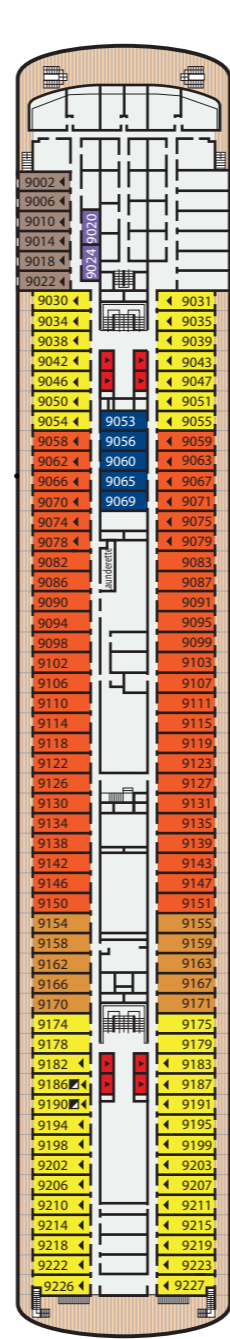

Vasco da Gama

- 12 Sports Deck
- 11 Lido Deck
- 10 Navigator's Deck
- 9 Verandah Deck
- 8 Upper Deck
- 7 Boat Deck
- 6 Promenade Deck
- 5 Main Deck
- 4 Atlantic Deck

Atlantic Deck 4

Main Deck 5

Promenade Deck 6

Boat Deck 7

Upper Deck 8

Verandah Deck 9

Navigator's Deck 10

Lido Deck 11

Sports Deck 12

CABIN CATEGORY LEGEND

RPS	Royal Penthouse Suite
Cat DS	De Luxe Suite
Cat 16	Premium Balcony
Cat 15S	Superior Plus Single Balcony
Cat 15	Superior Plus Balcony
Cat 14	Superior Balcony
Cat 12S	Premium Single
Cat 12	Premium Twin
Cat 11	Superior Plus Twin
Cat 9	Superior Twin
Cat 8S	Standard Plus Single
Cat 8	Standard Plus Twin
Cat 7	Standard Twin
Cat 6	Standard Twin
Cat 6P	Standard (Port Hole)
Cat 6A	Standard Twin (X)
Cat 4S	Superior Single (Inner)
Cat 4	Premium Twin (Inner)
Cat 3	Superior Twin (Inner)
Cat 2	Standard Plus Twin (Inner)
Cat 1	Standard Twin (Inner)

All categories with ocean view unless stated
 All single cabins can convert to twin bedded
 Most twin cabins convert to double bedded

SYMBOL LEGEND

- Lift
- Partially or fully obstructed view
- Third and/or fourth berths (foldaway)
- Cabin with single sofa bed (Category RPS & DS sofa beds are double)
- Lower beds convert to a king-size bed
- Cabins with facilities for limited mobility (shower only - not wheelchair accessible)
- Cabins with facilities for the disabled
- Interconnecting cabins

Vasco da Gama Deck Plan May 2018 UK Edition.

This plan shows the location of cabins and public areas only as a guide. It is not drawn to scale. The cabin and public room configurations are believed to be correct at the time of production.