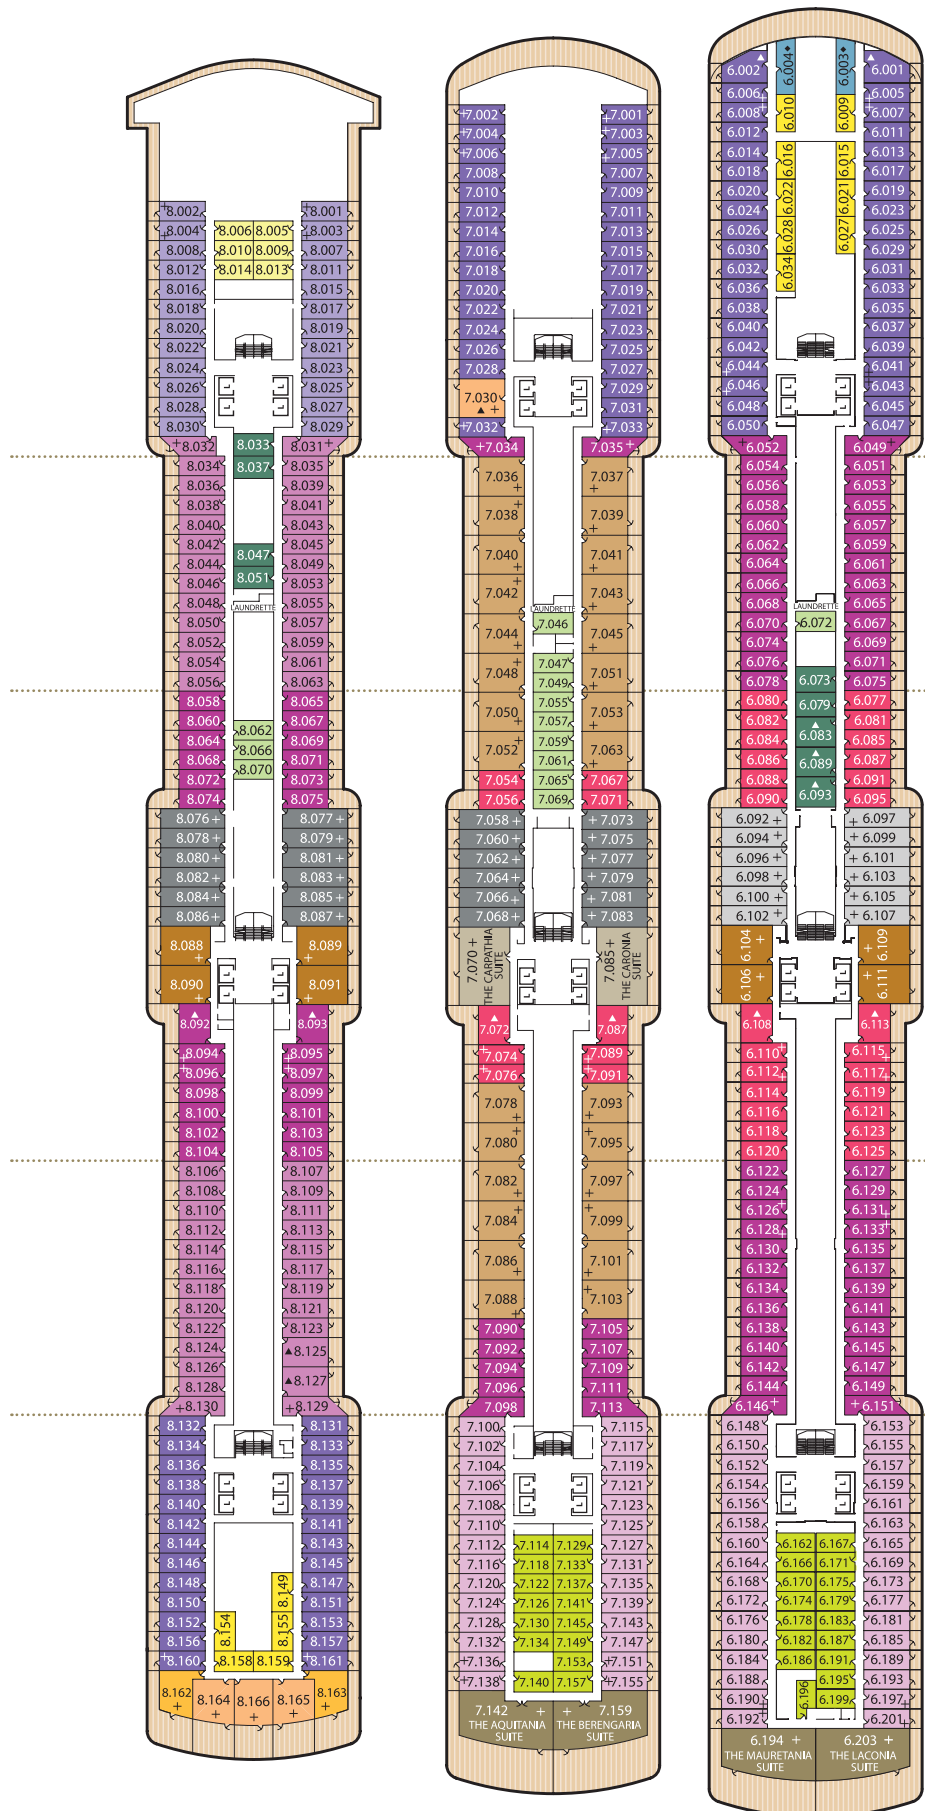

Queen Victoria deck plans 2016-2017.

From 2 August 2016 - 5 May 2017

Stateroom Category

Grand Suites		
Aft	High Decks 6,7	Q1
Master Suites		
Midships	High Deck 7	Q2
Penthouse		
Midships	High Decks 4,5,6,8	Q3
Midships	High Deck 7	Q4
Queens Suites		
Aft	High Decks 4,5,8	Q5
Forward/Aft	High Decks 4,5,7,8	Q6
Princess Suites		
Midships	High Decks 7,8	P1
Midships/Forward	High Decks 4,5,6	P2
Balcony		
Midships	High Decks 5,6,7	BA
Midships	High Decks 5,6,7,8	BB
Midships	High Decks 4,8	BC
Aft	High Decks 5,6,7	BD
Forward/Aft	High Decks 4,5,6,7,8	BE
Forward	High Decks 4*,8	BF
Balcony (partially obstructed view)*		
Midships	High Deck 5	CA
Midships	High Deck 4, 5	CB
Oceanview		
Midships	Low Deck 1	EB
Midships/Aft	Low Deck 1	EC
Forward	High Deck 6 + Low Deck 1	EF
Oceanview (obstructed view)*		
Midships	High Deck 4	FB
Midships	High Deck 4	FC
Deluxe Inside		
Midships	High Decks 6,8	GA
Midships	Low Deck 1	GB
Midships	Low Deck 1	GC
Standard Inside		
Midships	High Decks 4,5,6,7,8	IA
Aft	High Decks 5,6,7	ID
Forward/Aft	High Decks 4,5,6,8	IE
Forward	High Decks 4,8	IF
Single		
Oceanview	Low Deck 2	KC
Inside	Low Deck 2	LC

Key to symbols

- L Lift
- † Indicates 2 lower berths and 1 upper berth
- + Indicates 3rd berth is a single sofa bed
- ‡ Indicates 3rd and 4th berth is a single sofa bed and one upper bed
- * Staterooms have views obstructed by lifeboats
- × Views partially obstructed by lifeboat mechanism
- ▲ Wheelchair accessible
- Staterooms 7.001 & 7.002 shaded by Bridge Wings
- ◆ Staterooms 6.003 & 6.004 have forward facing ocean views
- Staterooms 4.001-4.042, Deck 4 Forward, have metal fronted balconies

Deck 8 (High)

Deck 7 (High)

Deck 6 (High)

Deck 5 (High)

Deck 4 (High)

Deck 3

Deck 2 (Low)

Deck 1 (Low)

Forward

Mid Forward

Midships

Mid Aft

Aft