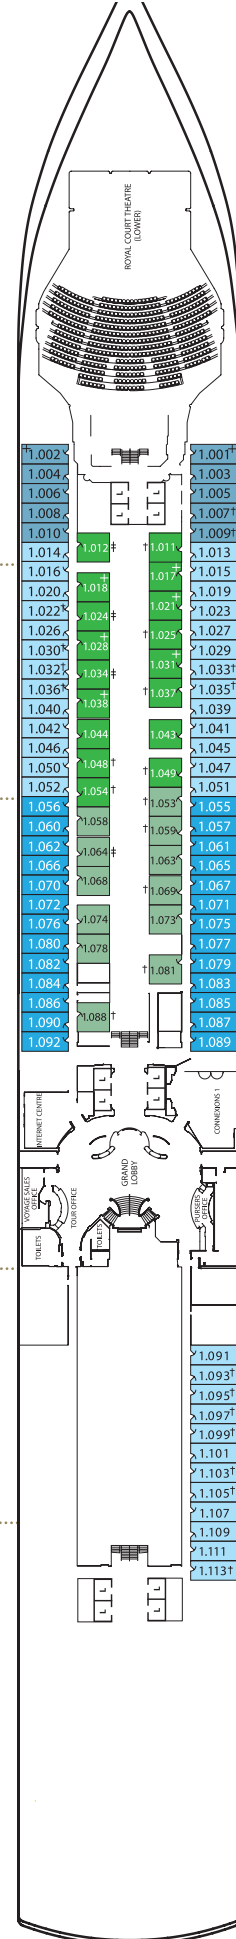

Queen Victoria deck plans 2016-2017.

From 2 August 2016 - 5 May 2017

Stateroom Category

Grand Suites		
Aft	High Decks 6,7	Q1
Master Suites		
Midships	High Deck 7	Q2
Penthouse		
Midships	High Decks 4,5,6,8	Q3
Midships	High Deck 7	Q4
Queens Suites		
Aft	High Decks 4,5,8	Q5
Forward/Aft	High Decks 4,5,7,8	Q6
Princess Suites		
Midships	High Decks 7,8	P1
Midships/Forward	High Decks 4,5,6	P2
Balcony		
Midships	High Decks 5,6,7	BA
Midships	High Decks 5,6,7,8	BB
Midships	High Decks 4,8	BC
Aft	High Decks 5,6,7	BD
Forward/Aft	High Decks 4,5,6,7,8	BE
Forward	High Decks 4*,8	BF
Balcony (partially obstructed view)*		
Midships	High Deck 5	CA
Midships	High Deck 4, 5	CB
Oceanview		
Midships	Low Deck 1	EB
Midships/Aft	Low Deck 1	EC
Forward	High Deck 6 + Low Deck 1	EF
Oceanview (obstructed view)*		
Midships	High Deck 4	FB
Midships	High Deck 4	FC
Deluxe Inside		
Midships	High Decks 6,8	GA
Midships	Low Deck 1	GB
Midships	Low Deck 1	GC
Standard Inside		
Midships	High Decks 4,5,6,7,8	IA
Aft	High Decks 5,6,7	ID
Forward/Aft	High Decks 4,5,6,8	IE
Forward	High Decks 4,8	IF
Single		
Oceanview	Low Deck 2	KC
Inside	Low Deck 2	LC

Key to symbols

- L Lift
- † Indicates 2 lower berths and 1 upper berth
- + Indicates 3rd berth is a single sofa bed
- ‡ Indicates 3rd and 4th berth is a single sofa bed and one upper bed
- * Staterooms have views obstructed by lifeboats
- × Views partially obstructed by lifeboat mechanism
- ▲ Wheelchair accessible
- Staterooms 7.001 & 7.002 shaded by Bridge Wings
- ◆ Staterooms 6.003 & 6.004 have forward facing ocean views
- Staterooms 4.001-4.042, Deck 4 Forward, have metal fronted balconies

Deck 8 (High)

Deck 7 (High)

Deck 6 (High)

Deck 5 (High)

Deck 4 (High)

Deck 3

Deck 2 (Low)

Deck 1 (Low)

Forward

Mid Forward

Midships

Mid Aft

Aft