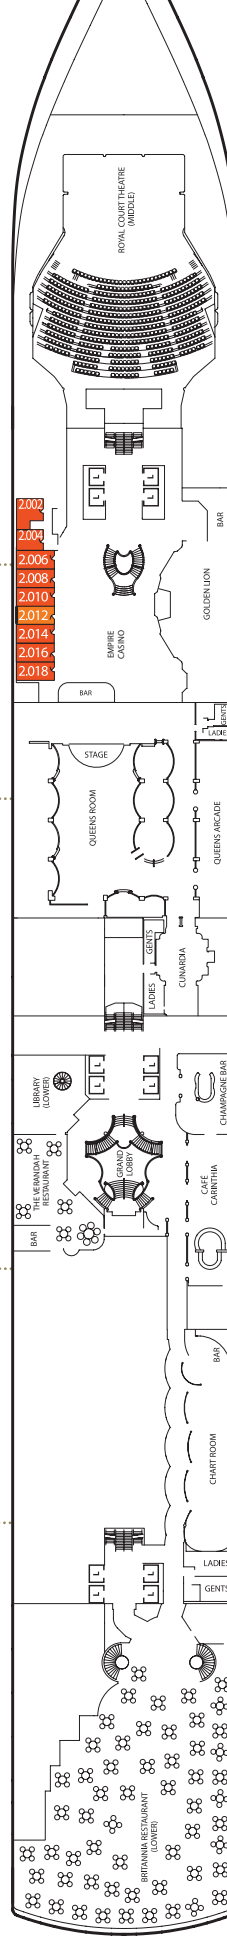

Queen Victoria deck plans 2016-2017.

From 2 August 2016 - 5 May 2017

Stateroom Category

Grand Suites		
Aft	High Decks 6,7	Q1
Master Suites		
Midships	High Deck 7	Q2
Penthouse		
Midships	High Decks 4,5,6,8	Q3
Midships	High Deck 7	Q4
Queens Suites		
Aft	High Decks 4,5,8	Q5
Forward/Aft	High Decks 4,5,7,8	Q6
Princess Suites		
Midships	High Decks 7,8	P1
Midships/Forward	High Decks 4,5,6	P2
Balcony		
Midships	High Decks 5,6,7	BA
Midships	High Decks 5,6,7,8	BB
Midships	High Decks 4,8	BC
Aft	High Decks 5,6,7	BD
Forward/Aft	High Decks 4,5,6,7,8	BE
Forward	High Decks 4*,8	BF
Balcony (partially obstructed view)*		
Midships	High Deck 5	CA
Midships	High Deck 4, 5	CB
Oceanview		
Midships	Low Deck 1	EB
Midships/Aft	Low Deck 1	EC
Forward	High Deck 6 + Low Deck 1	EF
Oceanview (obstructed view)*		
Midships	High Deck 4	FB
Midships	High Deck 4	FC
Deluxe Inside		
Midships	High Decks 6,8	GA
Midships	Low Deck 1	GB
Midships	Low Deck 1	GC
Standard Inside		
Midships	High Decks 4,5,6,7,8	IA
Aft	High Decks 5,6,7	ID
Forward/Aft	High Decks 4,5,6,8	IE
Forward	High Decks 4,8	IF
Single		
Oceanview	Low Deck 2	KC
Inside	Low Deck 2	LC

Key to symbols

- L Lift
- † Indicates 2 lower berths and 1 upper berth
- + Indicates 3rd berth is a single sofa bed
- ‡ Indicates 3rd and 4th berth is a single sofa bed and one upper bed
- * Staterooms have views obstructed by lifeboats
- × Views partially obstructed by lifeboat mechanism
- ▲ Wheelchair accessible
- Staterooms 7.001 & 7.002 shaded by Bridge Wings
- ◆ Staterooms 6.003 & 6.004 have forward facing ocean views
- Staterooms 4.001-4.042, Deck 4 Forward, have metal fronted balconies

Deck 8 (High)

Deck 7 (High)

Deck 6 (High)

Deck 5 (High)

Deck 4 (High)

Deck 3

Deck 2 (Low)

Deck 1 (Low)

Forward

Mid Forward

Midships

Mid Aft

Aft