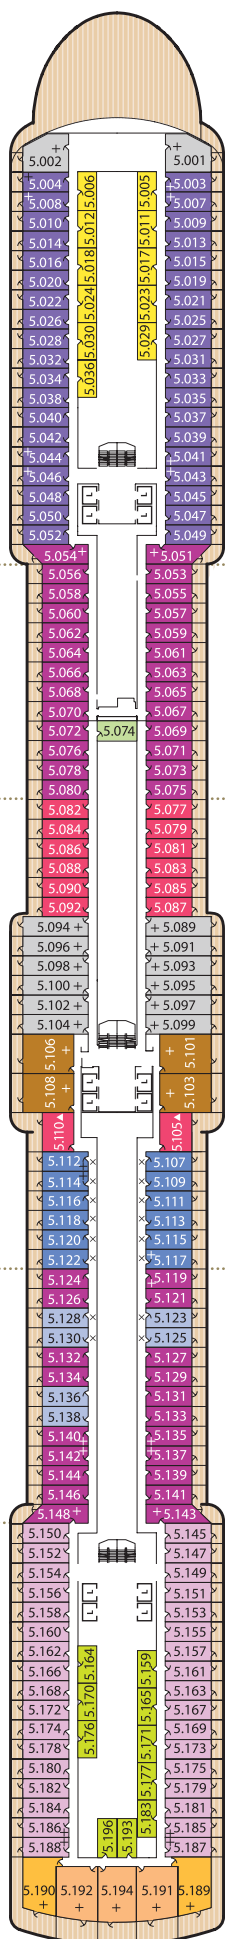

Queen Victoria deck plans 2016-2017.

From 2 August 2016 - 5 May 2017

Stateroom Category

Grand Suites		
Aft	High Decks 6,7	Q1
Master Suites		
Midships	High Deck 7	Q2
Penthouse		
Midships	High Decks 4,5,6,8	Q3
Midships	High Deck 7	Q4
Queens Suites		
Aft	High Decks 4,5,8	Q5
Forward/Aft	High Decks 4,5,7,8	Q6
Princess Suites		
Midships	High Decks 7,8	P1
Midships/Forward	High Decks 4,5,6	P2
Balcony		
Midships	High Decks 5,6,7	BA
Midships	High Decks 5,6,7,8	BB
Midships	High Decks 4,8	BC
Aft	High Decks 5,6,7	BD
Forward/Aft	High Decks 4,5,6,7,8	BE
Forward	High Decks 4*,8	BF
Balcony (partially obstructed view)*		
Midships	High Deck 5	CA
Midships	High Deck 4, 5	CB
Oceanview		
Midships	Low Deck 1	EB
Midships/Aft	Low Deck 1	EC
Forward	High Deck 6 + Low Deck 1	EF
Oceanview (obstructed view)*		
Midships	High Deck 4	FB
Midships	High Deck 4	FC
Deluxe Inside		
Midships	High Decks 6,8	GA
Midships	Low Deck 1	GB
Midships	Low Deck 1	GC
Standard Inside		
Midships	High Decks 4,5,6,7,8	IA
Aft	High Decks 5,6,7	ID
Forward/Aft	High Decks 4,5,6,8	IE
Forward	High Decks 4,8	IF
Single		
Oceanview	Low Deck 2	KC
Inside	Low Deck 2	LC

Key to symbols

- L Lift
- † Indicates 2 lower berths and 1 upper berth
- + Indicates 3rd berth is a single sofa bed
- ‡ Indicates 3rd and 4th berth is a single sofa bed and one upper bed
- * Staterooms have views obstructed by lifeboats
- × Views partially obstructed by lifeboat mechanism
- ▲ Wheelchair accessible
- Staterooms 7.001 & 7.002 shaded by Bridge Wings
- ◆ Staterooms 6.003 & 6.004 have forward facing ocean views
- Staterooms 4.001-4.042, Deck 4 Forward, have metal fronted balconies

Deck 8 (High)

Deck 7 (High)

Deck 6 (High)

Deck 5 (High)

Deck 4 (High)

Deck 3

Deck 2 (Low)

Deck 1 (Low)

Forward

Mid Forward

Midships

Mid Aft

Aft