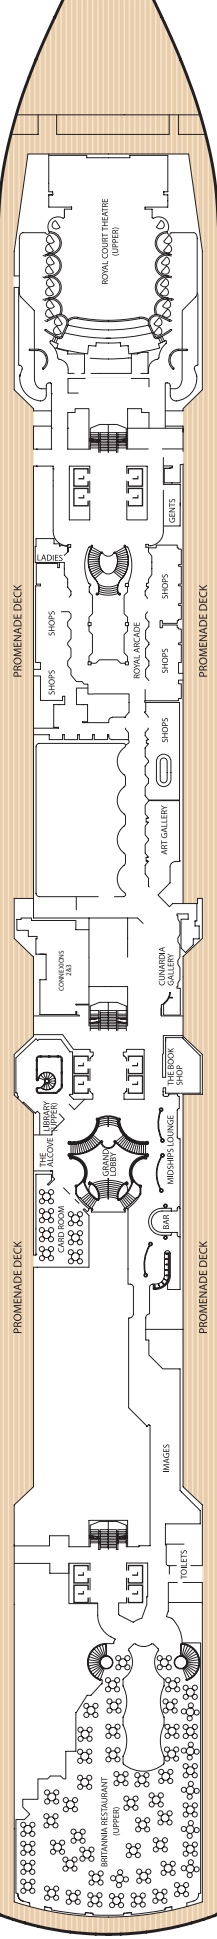

Queen Victoria deck plans 2016-2017.

From 2 August 2016 - 5 May 2017

Stateroom Category

Grand Suites		
Aft	High Decks 6,7	Q1
Master Suites		
Midships	High Deck 7	Q2
Penthouse		
Midships	High Decks 4,5,6,8	Q3
Midships	High Deck 7	Q4
Queens Suites		
Aft	High Decks 4,5,8	Q5
Forward/Aft	High Decks 4,5,7,8	Q6
Princess Suites		
Midships	High Decks 7,8	P1
Midships/Forward	High Decks 4,5,6	P2
Balcony		
Midships	High Decks 5,6,7	BA
Midships	High Decks 5,6,7,8	BB
Midships	High Decks 4,8	BC
Aft	High Decks 5,6,7	BD
Forward/Aft	High Decks 4,5,6,7,8	BE
Forward	High Decks 4*,8	BF
Balcony (partially obstructed view)*		
Midships	High Deck 5	CA
Midships	High Deck 4, 5	CB
Oceanview		
Midships	Low Deck 1	EB
Midships/Aft	Low Deck 1	EC
Forward	High Deck 6 + Low Deck 1	EF
Oceanview (obstructed view)*		
Midships	High Deck 4	FB
Midships	High Deck 4	FC
Deluxe Inside		
Midships	High Decks 6,8	GA
Midships	Low Deck 1	GB
Midships	Low Deck 1	GC
Standard Inside		
Midships	High Decks 4,5,6,7,8	IA
Aft	High Decks 5,6,7	ID
Forward/Aft	High Decks 4,5,6,8	IE
Forward	High Decks 4,8	IF
Single		
Oceanview	Low Deck 2	KC
Inside	Low Deck 2	LC

Key to symbols

- L Lift
- † Indicates 2 lower berths and 1 upper berth
- + Indicates 3rd berth is a single sofa bed
- ‡ Indicates 3rd and 4th berth is a single sofa bed and one upper bed
- * Staterooms have views obstructed by lifeboats
- × Views partially obstructed by lifeboat mechanism
- ▲ Wheelchair accessible
- Staterooms 7.001 & 7.002 shaded by Bridge Wings
- ◆ Staterooms 6.003 & 6.004 have forward facing ocean views
- Staterooms 4.001-4.042, Deck 4 Forward, have metal fronted balconies

Deck 8 (High)

Deck 7 (High)

Deck 6 (High)

Deck 5 (High)

Deck 4 (High)

Deck 3

Deck 2 (Low)

Deck 1 (Low)

Forward

Mid Forward

Midships

Mid Aft

Aft