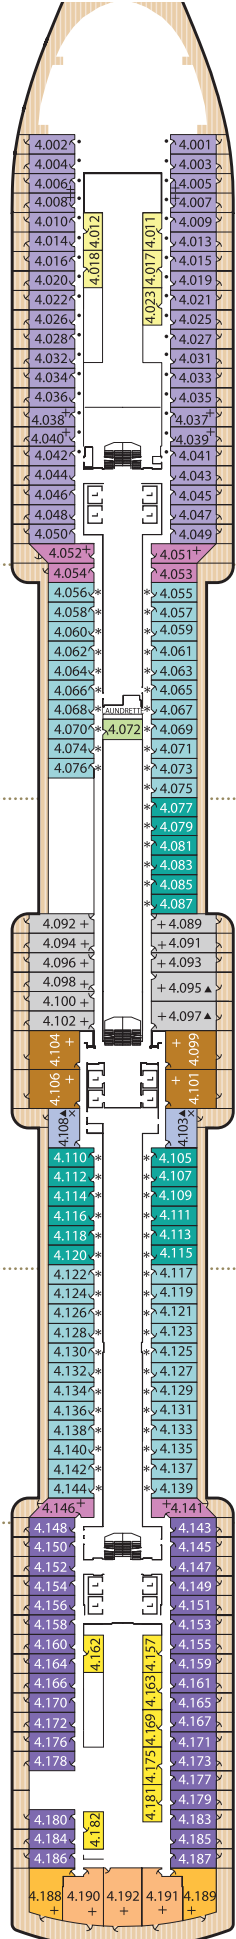

Queen Victoria deck plans 2016-2017.

From 2 August 2016 - 5 May 2017

Stateroom Category

Grand Suites		
Aft	High Decks 6,7	Q1
Master Suites		
Midships	High Deck 7	Q2
Penthouse		
Midships	High Decks 4,5,6,8	Q3
Midships	High Deck 7	Q4
Queens Suites		
Aft	High Decks 4,5,8	Q5
Forward/Aft	High Decks 4,5,7,8	Q6
Princess Suites		
Midships	High Decks 7,8	P1
Midships/Forward	High Decks 4,5,6	P2
Balcony		
Midships	High Decks 5,6,7	BA
Midships	High Decks 5,6,7,8	BB
Midships	High Decks 4,8	BC
Aft	High Decks 5,6,7	BD
Forward/Aft	High Decks 4,5,6,7,8	BE
Forward	High Decks 4*,8	BF
Balcony (partially obstructed view)*		
Midships	High Deck 5	CA
Midships	High Deck 4, 5	CB
Oceanview		
Midships	Low Deck 1	EB
Midships/Aft	Low Deck 1	EC
Forward	High Deck 6 + Low Deck 1	EF
Oceanview (obstructed view)*		
Midships	High Deck 4	FB
Midships	High Deck 4	FC
Deluxe Inside		
Midships	High Decks 6,8	GA
Midships	Low Deck 1	GB
Midships	Low Deck 1	GC
Standard Inside		
Midships	High Decks 4,5,6,7,8	IA
Aft	High Decks 5,6,7	ID
Forward/Aft	High Decks 4,5,6,8	IE
Forward	High Decks 4,8	IF
Single		
Oceanview	Low Deck 2	KC
Inside	Low Deck 2	LC

Key to symbols

- L Lift
- † Indicates 2 lower berths and 1 upper berth
- + Indicates 3rd berth is a single sofa bed
- ‡ Indicates 3rd and 4th berth is a single sofa bed and one upper bed
- * Staterooms have views obstructed by lifeboats
- × Views partially obstructed by lifeboat mechanism
- ▲ Wheelchair accessible
- Staterooms 7.001 & 7.002 shaded by Bridge Wings
- ◆ Staterooms 6.003 & 6.004 have forward facing ocean views
- Staterooms 4.001-4.042, Deck 4 Forward, have metal fronted balconies

Deck 8 (High)

Deck 7 (High)

Deck 6 (High)

Deck 5 (High)

Deck 4 (High)

Deck 3

Deck 2 (Low)

Deck 1 (Low)

Forward

Mid Forward

Midships

Mid Aft

Aft