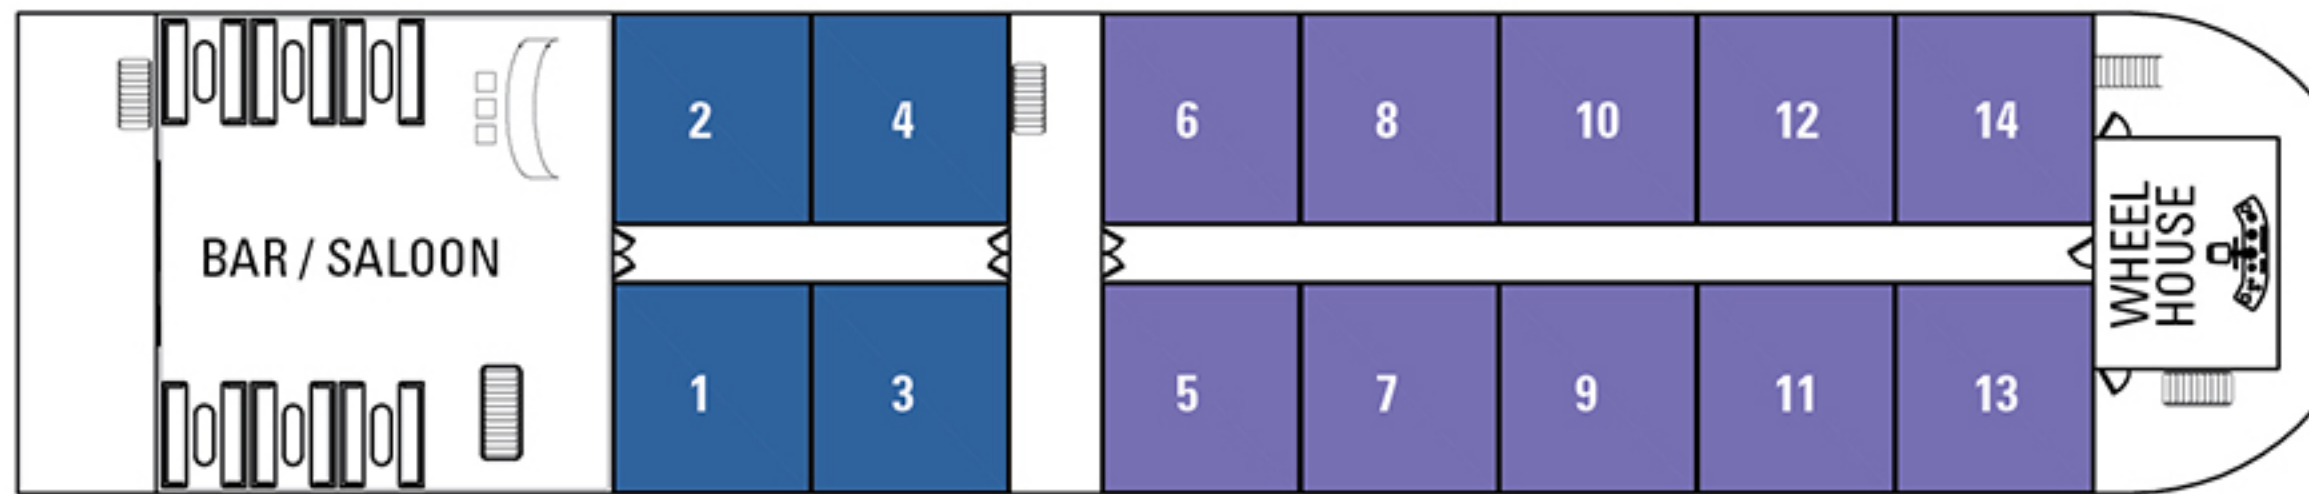

# RV RAJMAHAL

SUN DECK

UPPER DECK

MAIN DECK

## CATEGORIES

- **Category A+**  
French Balcony
- **Category A**  
French Balcony
- **Category B**  
French Balcony
- **Category C (Single)**  
French Balcony

## TECHNICAL DATA

RV Rajmahal - Launched 2014

- Decks: 3 • Length: 51 metres • Cabins: 22 staterooms • Crew: 30