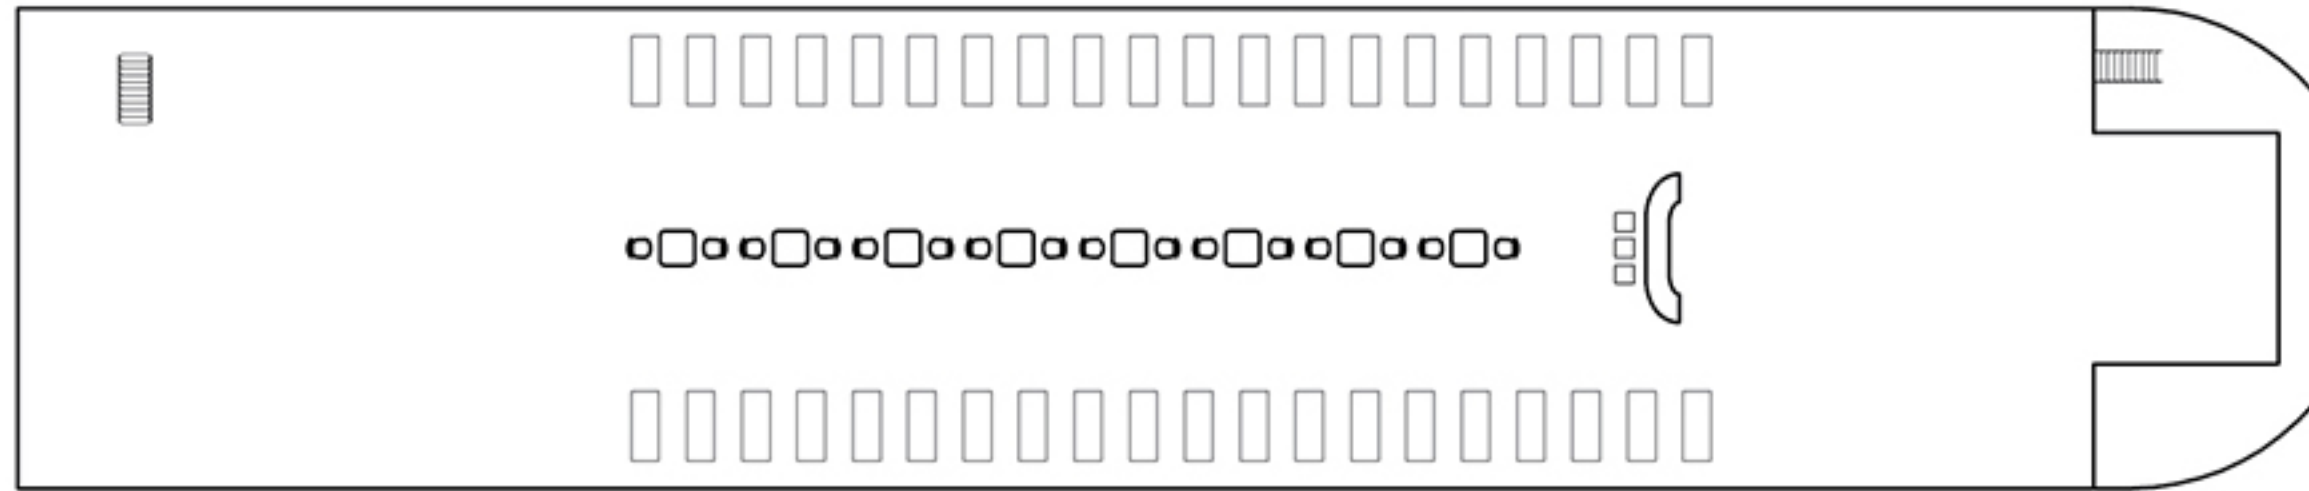

# RV RAJMAHAL

SUN DECK

UPPER DECK

MAIN DECK

## TECHNICAL DATA

RV Rajmahal - Launched 2014

- Decks: 3 • Length: 51 metres • Cabins: 22 staterooms • Crew: 30