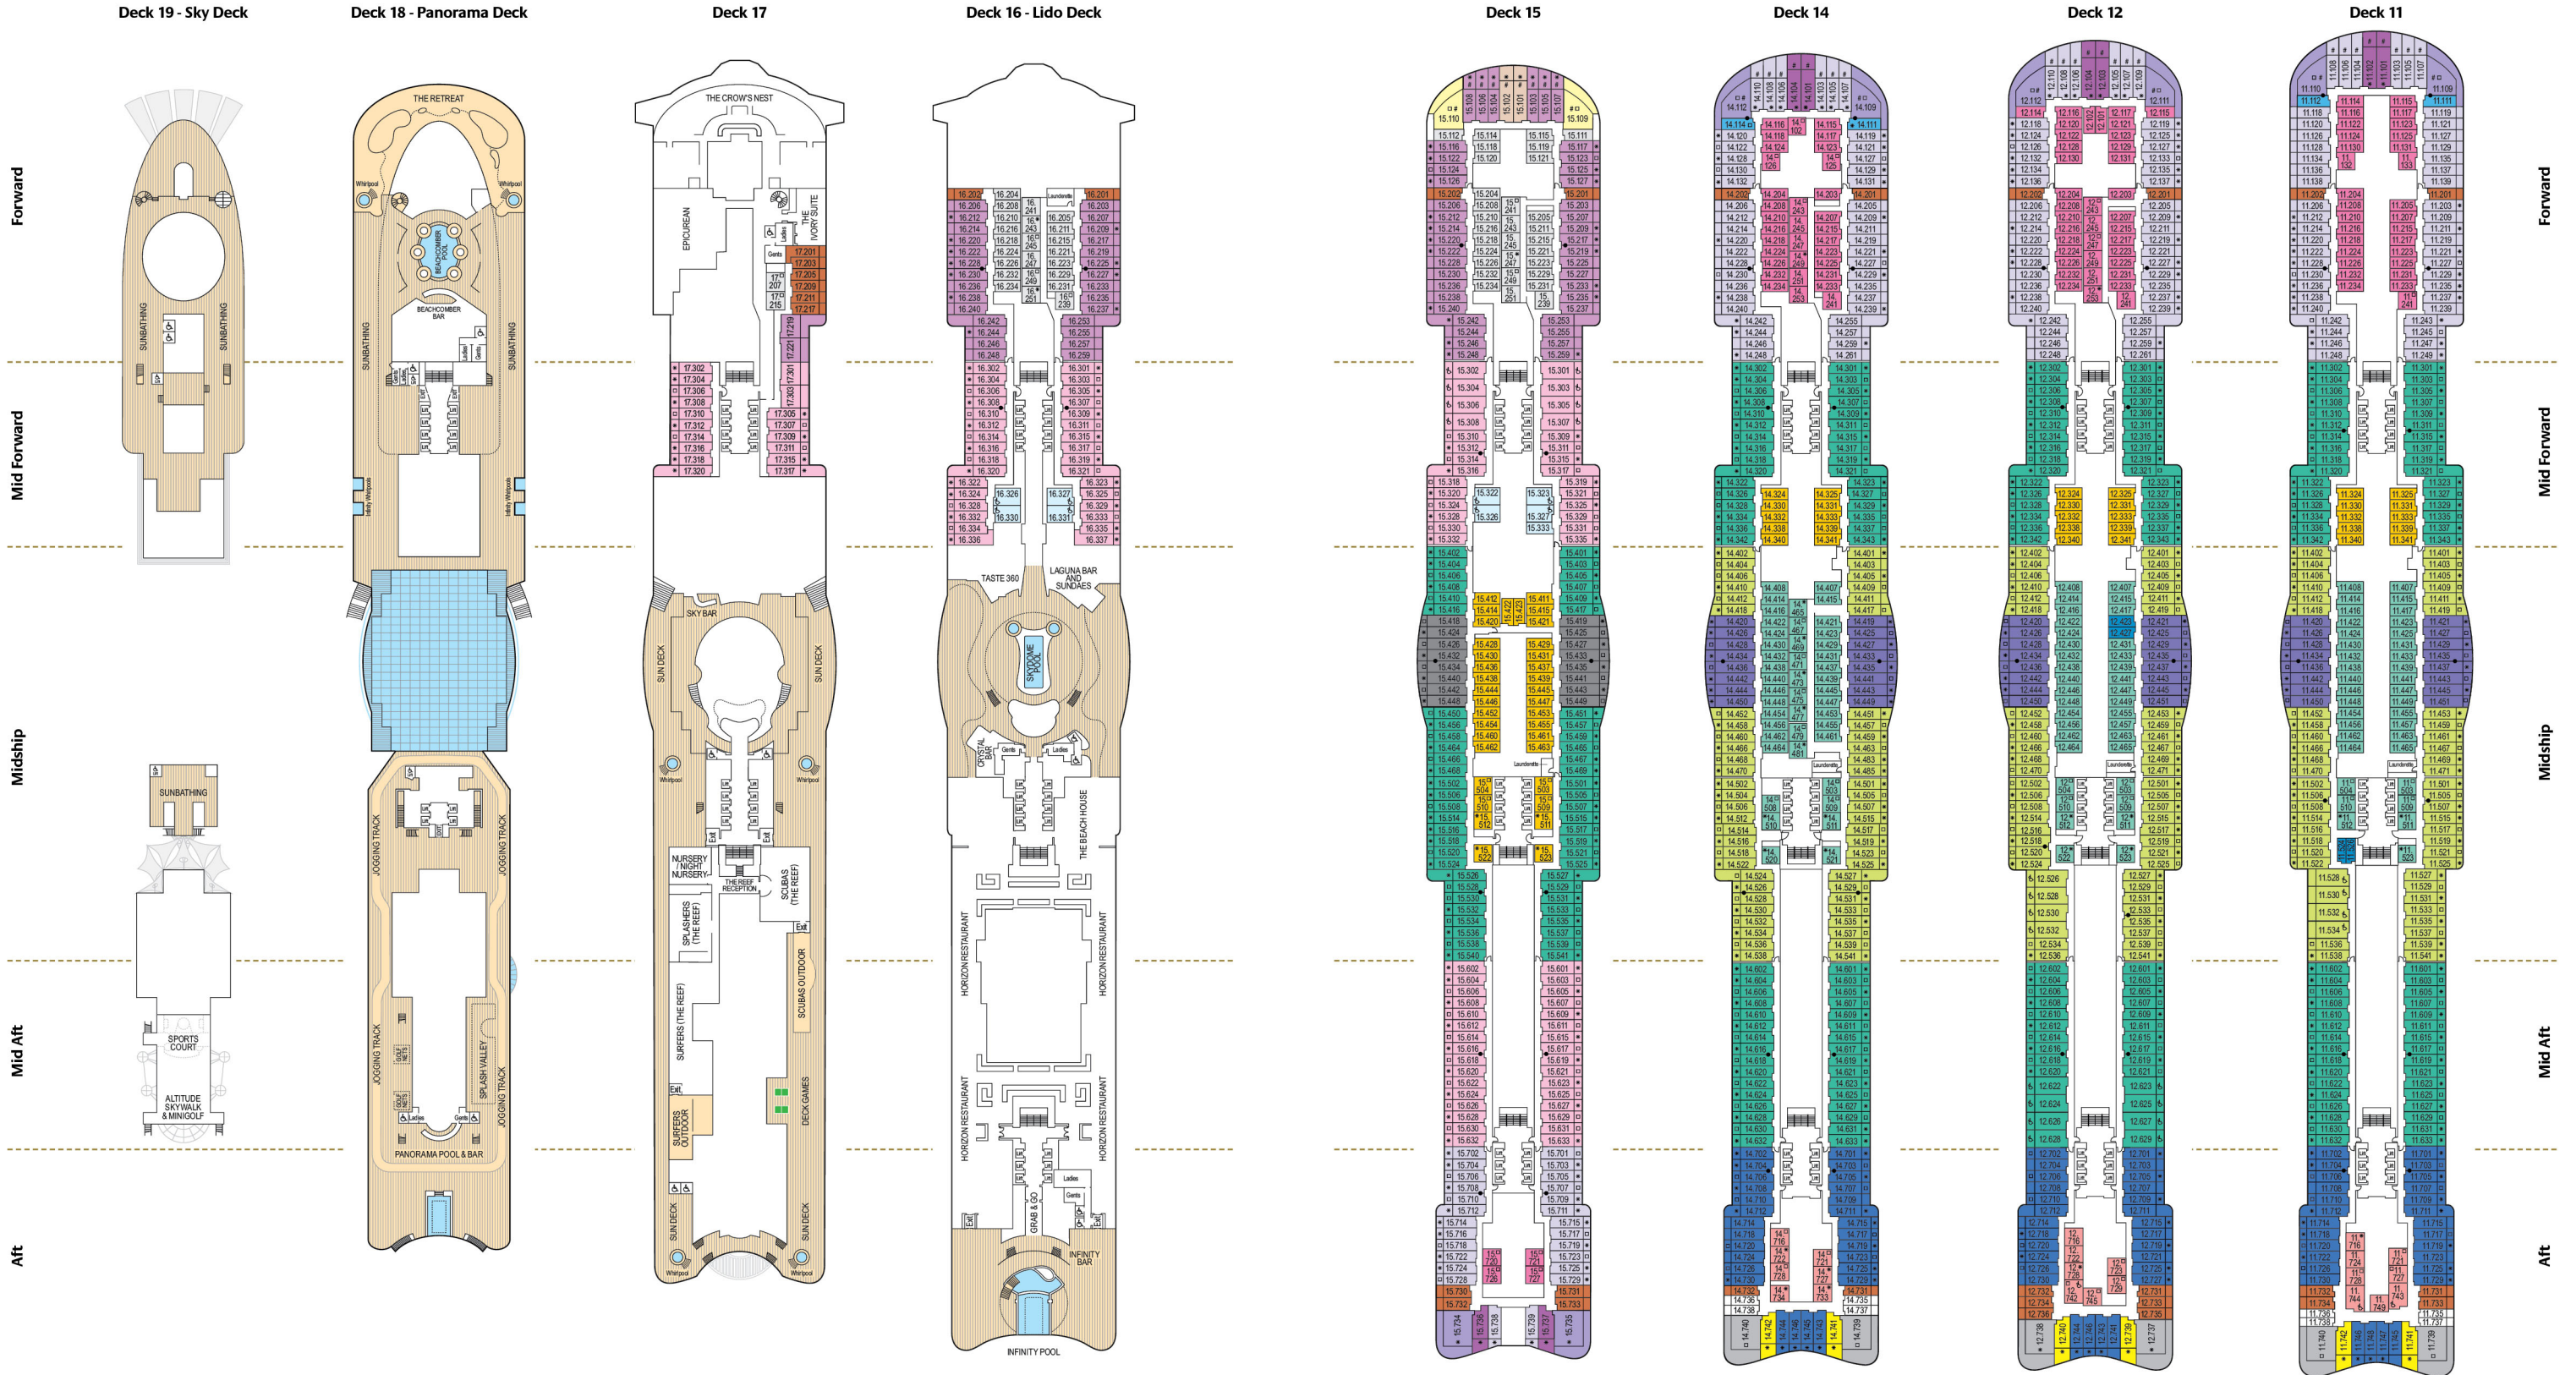

Arvia

184,000 tonnes
Entering service in 2022
Normal operating capacity: 5,200 guests and 1,800 crew

If you'd like to view these deck plans in a little more detail, you can view PDF versions online at pocruires.com

The deck plans reflect our intentions at time of going to print and are subject to change.

To find out more about Arvia's cabins, visit pocruires.com/Arvia

Suites

Suite: Decks 9, 10, 11, 12, 14 & 15
Family Sea view Suite: Promenade Deck
Conservatory Mini-suite: Promenade & Deck 9

Balcony cabins

Deluxe: Promenade & Decks 9, 10, 11, 12, 14 & 15
Standard: Promenade, Lido & Decks 5, 9, 10, 11, 12, 14, 15 & 17
Smaller: Promenade, Lido & Decks 9, 10, 11, 12, 14, 15 & 17

Sea view cabins

Standard: Decks 4 & 5

Inside cabins

Larger: Decks 4, 5, 9, 11 & 14
Standard: all cabin decks

Single cabins

Balcony: Decks 9, 11 & 14
Inside: Decks 5, 9 & 12

B4 B5 B6
BA
CV CW CY CZ

EA EB ED EE EF
GA GB GC GD GE GF
GZ

LB LC LF

OA
PA PB PC PD PE PF

QZ
SZ

Cabin Notes

- Cabin has one additional bed in the form of a single sofa bed
- Cabin has two additional beds, one in the form of a single sofa bed and one in the form of a pull-down bed
- Cabins with interconnecting doors
- # Steel fronted balcony
- † Cabin has no balcony
- ⊕ Adapted cabin. All adapted cabins have a shower only
- △ Balconies visible from Promenade Deck
- ▽ Cabins have obstructed view

Note: all pull-down beds in twin cabins are accessible via a ladder. Balconies in the forward section of the ship can be overlooked by the bridge. All cabins on Arvia have shower only apart from Suites - B4, B5 and B6 grades. BA Suites: please note that suites 8.110 and 8.109 do not feature a balcony.