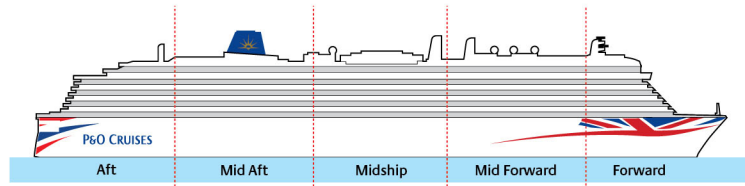

Arvia

184,000 tonnes
Entering service in 2022
Normal operating capacity: 5,200 guests and 1,800 crew

If you'd like to view these deck plans in a little more detail, you can view PDF versions online at pocruires.com

The deck plans reflect our intentions at time of going to print and are subject to change.

To find out more about Arvia's cabins, visit pocruires.com/Arvia

Suites

Suite: Decks 9, 10, 11, 12, 14 & 15
Family Sea view Suite: Promenade Deck
Conservatory Mini-suite: Promenade & Deck 9

Balcony cabins

Deluxe: Promenade & Decks 9, 10, 11, 12, 14 & 15
Standard: Promenade, Lido & Decks 5, 9, 10, 11, 12, 14, 15 & 17
Smaller: Promenade, Lido & Decks 9, 10, 11, 12, 14, 15 & 17

Sea view cabins

Standard: Decks 4 & 5

Inside cabins

Larger: Decks 4, 5, 9, 11 & 14
Standard: all cabin decks

Single cabins

Balcony: Decks 9, 11 & 14
Inside: Decks 5, 9 & 12

B4 B5 B6
BA
CV CW CY CZ

EA EB ED EE EF
GA GB GC GD GE GF
GZ

LB LC LF

OA
PA PB PC PD PE PF

QZ
SZ

Cabin Notes

- Cabin has one additional bed in the form of a single sofa bed
- Cabin has two additional beds, one in the form of a single sofa bed and one in the form of a pull-down bed
- Cabins with interconnecting doors
- # Steel fronted balcony
- † Cabin has no balcony
- ⊕ Adapted cabin. All adapted cabins have a shower only
- △ Balconies visible from Promenade Deck
- ▽ Cabins have obstructed view

Note: all pull-down beds in twin cabins are accessible via a ladder. Balconies in the forward section of the ship can be overlooked by the bridge. All cabins on Arvia have shower only apart from Suites - B4, B5 and B6 grades. BA Suites: please note that suites 8.110 and 8.109 do not feature a balcony.