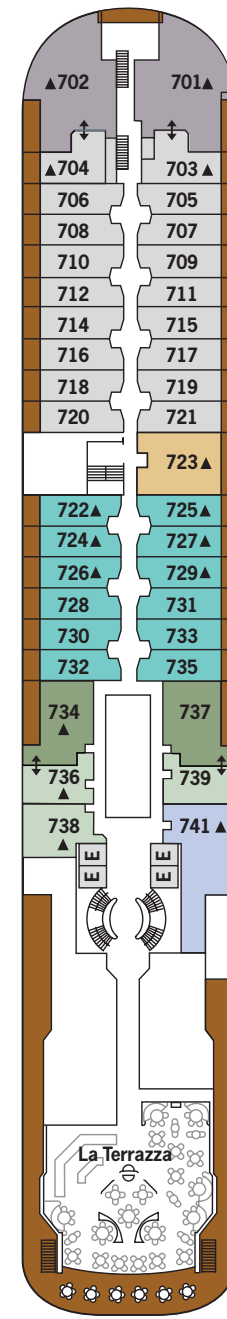

SILVER WIND – Deck Plans

Effective from November 2021

DECK 3

Changing Room
Medical Centre

DECK 4

The Restaurant
La Dame
Laundrette

DECK 5

Dolce Vita
Boutique
Photo Studio

DECK 6

The Show Lounge
Conference Room
Expedition Office
Reception

DECK 7

La Terrazza

DECK 8

Pool Deck
Pool Bar
The Grill
Panorama Lounge
Connoisseur's Corner

DECK 9

Fitness Centre
Beauty Spa
Observation Library
Jogging Track

SUITE CATEGORIES

- Owner's Suite ●
- Grand Suite ●
- Royal Suite ●
- Silver Suite ●
- Medallion Suite ●
- Deluxe Veranda Suite ●
- Classic Veranda Suite ●
- Vista Suite ●

SPECIFICATIONS

- Crew 239
- Officers International
- Guests 274
- Tonnage 17,400
- Length 514.14 Feet/156.7 Metres
- Width 70.62 Feet/21.5 Metres
- Speed 18 Knots
- Passenger Decks 7
- Connecting Suites ⇕
- 3rd Guest Capacity ▲
- Handicap Suites ♿
- 445, 447
- Built 1995
- Refurbished 2021
- Registry Bahamas
- Ice-class Rating 1C

Deckplans are for illustration purposes only and may be subject to change

Suite diagrams shown are for illustration purposes only and may vary from actual square footage. Please refer to suite specifications for square footage.