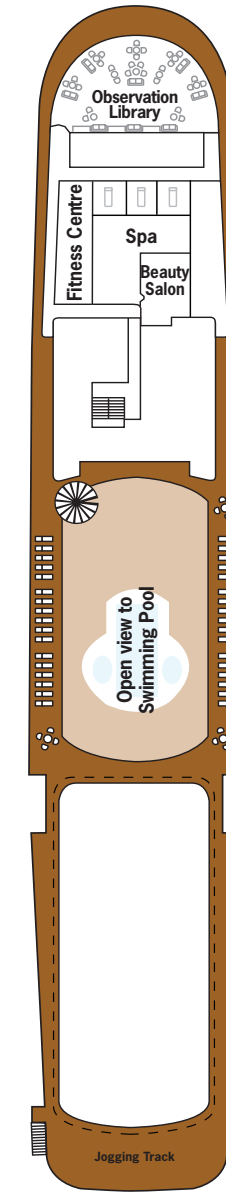

SILVER WIND – Deck Plans

Effective from November 2021

DECK 3

Changing Room
Medical Centre

DECK 4

The Restaurant
La Dame
Laundrette

DECK 5

Dolce Vita
Boutique
Photo Studio

DECK 6

The Show Lounge
Conference Room
Expedition Office
Reception

DECK 7

La Terrazza

DECK 8

Pool Deck
Pool Bar
The Grill
Panorama Lounge
Connoisseur's Corner

DECK 9

Fitness Centre
Beauty Spa
Observation Library
Jogging Track

SUITE CATEGORIES

- Owner's Suite ●
- Grand Suite ●
- Royal Suite ●
- Silver Suite ●
- Medallion Suite ●
- Deluxe Veranda Suite ●
- Classic Veranda Suite ●
- Vista Suite ●

SPECIFICATIONS

- Crew 239
- Officers International
- Guests 274
- Tonnage 17,400
- Length 514.14 Feet/156.7 Metres
- Width 70.62 Feet/21.5 Metres
- Speed 18 Knots
- Passenger Decks 7
- Connecting Suites ⇕
- 3rd Guest Capacity ▲
- Handicap Suites ♿
- 445, 447
- Built 1995
- Refurbished 2021
- Registry Bahamas
- Ice-class Rating 1C

Deckplans are for illustration purposes only and may be subject to change

Suite diagrams shown are for illustration purposes only and may vary from actual square footage. Please refer to suite specifications for square footage.