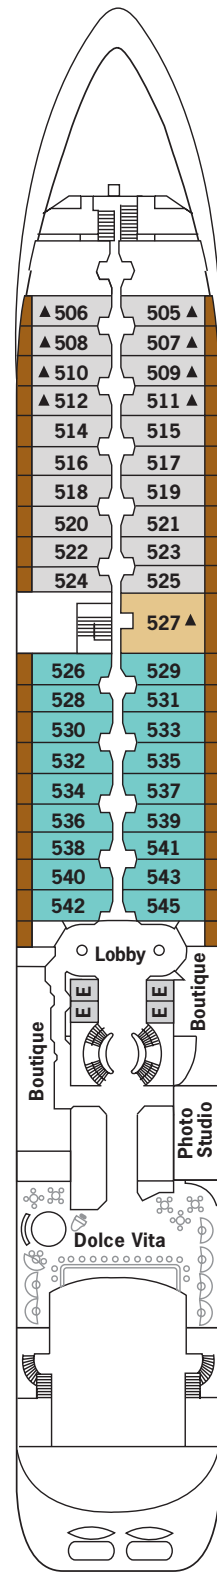

SILVER WIND – Deck Plans

Effective from November 2021

DECK 3

Changing Room
Medical Centre

DECK 4

The Restaurant
La Dame
Laundrette

DECK 5

Dolce Vita
Boutique
Photo Studio

DECK 6

The Show Lounge
Conference Room
Expedition Office
Reception

DECK 7

La Terrazza

DECK 8

Pool Deck
Pool Bar
The Grill
Panorama Lounge
Connoisseur's Corner

DECK 9

Fitness Centre
Beauty Spa
Observation Library
Jogging Track

SUITE CATEGORIES

- Owner's Suite ●
- Grand Suite ●
- Royal Suite ●
- Silver Suite ●
- Medallion Suite ●
- Deluxe Veranda Suite ●
- Classic Veranda Suite ●
- Vista Suite ●

SPECIFICATIONS

- Crew 239
- Officers International
- Guests 274
- Tonnage 17,400
- Length 514.14 Feet/156.7 Metres
- Width 70.62 Feet/21.5 Metres
- Speed 18 Knots
- Passenger Decks 7
- Connecting Suites ⇕
- 3rd Guest Capacity ▲
- Handicap Suites ♿
- 445, 447
- Built 1995
- Refurbished 2021
- Registry Bahamas
- Ice-class Rating 1C