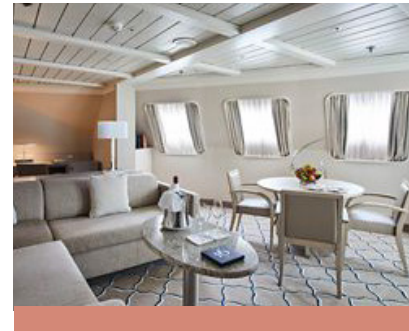

ROYAL SUITE

Available as a one-bedroom configuration or as two-bedrooms by adjoining with a Classic Veranda Suite.

1 BEDROOM: 736 SQ. FT. / 69 M²
INCLUDING VERANDA (126 SQ. FT. / 12 M²);

2 BEDROOM: 1,031 SQ. FT. / 96 M²
INCLUDING VERANDA (175 SQ. FT. / 16.5 M²)

- Large veranda with patio furniture and floor-to-ceiling glass doors; bedroom two has additional veranda
- Living room (with convertible sofa to accommodate an additional guest); bedroom two has additional sitting area
- Separate dining area
- Twin beds or queen-sized bed; bedroom two has additional twin beds or queen-sized bed
- Bathroom with whirlpool bath and walk-in shower; bedroom two has additional bathroom with walk-in shower
- Walk-in wardrobe(s) with personal safe
- Vanity table(s) with hair dryer
- Writing desk(s)
- Flat-screen HD TVs
- Interactive Media Library
- Bose® sound system with bluetooth connectivity
- Illy® espresso machine
- Unlimited Premium Wifi