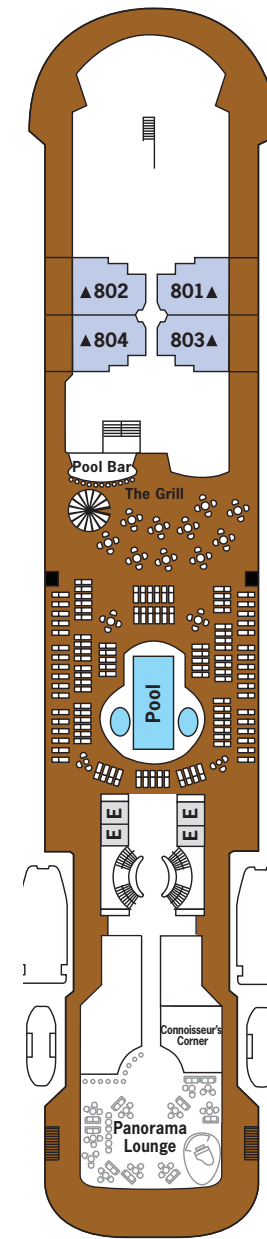

SILVER WIND – Deck Plans

Effective from November 2021

DECK 3

Changing Room
Medical Centre

DECK 4

The Restaurant
La Dame
Laundrette

DECK 5

Dolce Vita
Boutique
Photo Studio

DECK 6

The Show Lounge
Conference Room
Expedition Office
Reception

DECK 7

La Terrazza

DECK 8

Pool Deck
Pool Bar
The Grill
Panorama Lounge
Connoisseur's Corner

DECK 9

Fitness Centre
Beauty Spa
Observation Library
Jogging Track

SUITE CATEGORIES

- Owner's Suite ●
- Grand Suite ●
- Royal Suite ●
- Silver Suite ●
- Medallion Suite ●
- Deluxe Veranda Suite ●
- Classic Veranda Suite ●
- Vista Suite ●

SPECIFICATIONS

- Crew 239
- Officers International
- Guests 274
- Tonnage 17,400
- Length 514.14 Feet/156.7 Metres
- Width 70.62 Feet/21.5 Metres
- Speed 18 Knots
- Passenger Decks 7
- Connecting Suites ⇕
- 3rd Guest Capacity ▲
- Handicap Suites ♿
- 445, 447
- Built 1995
- Refurbished 2021
- Registry Bahamas
- Ice-class Rating 1C

Deckplans are for illustration purposes only and may be subject to change

Suite diagrams shown are for illustration purposes only and may vary from actual square footage. Please refer to suite specifications for square footage.