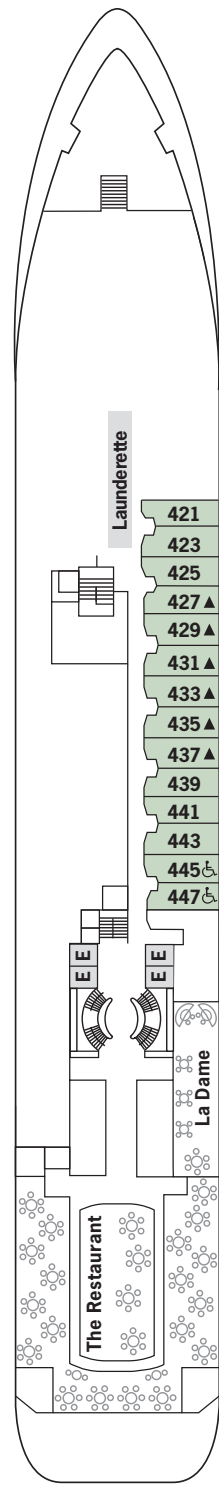

SILVER WIND – Deck Plans

Effective from November 2021

DECK 3

Changing Room
Medical Centre

DECK 4

The Restaurant
La Dame
Laundrette

DECK 5

Dolce Vita
Boutique
Photo Studio

DECK 6

The Show Lounge
Conference Room
Expedition Office
Reception

DECK 7

La Terrazza

DECK 8

Pool Deck
Pool Bar
The Grill
Panorama Lounge
Connoisseur's Corner

DECK 9

Fitness Centre
Beauty Spa
Observation Library
Jogging Track

SUITE CATEGORIES

- Owner's Suite ●
- Grand Suite ●
- Royal Suite ●
- Silver Suite ●
- Medallion Suite ●
- Deluxe Veranda Suite ●
- Classic Veranda Suite ●
- Vista Suite ●

SPECIFICATIONS

- Crew 239
- Officers International
- Guests 274
- Tonnage 17,400
- Length 514.14 Feet/156.7 Metres
- Width 70.62 Feet/21.5 Metres
- Speed 18 Knots
- Passenger Decks 7
- Connecting Suites ⇕
- 3rd Guest Capacity ▲
- Handicap Suites ♿
- 445, 447
- Built 1995
- Refurbished 2021
- Registry Bahamas
- Ice-class Rating 1C

Deckplans are for illustration purposes only and may be subject to change

Suite diagrams shown are for illustration purposes only and may vary from actual square footage. Please refer to suite specifications for square footage.