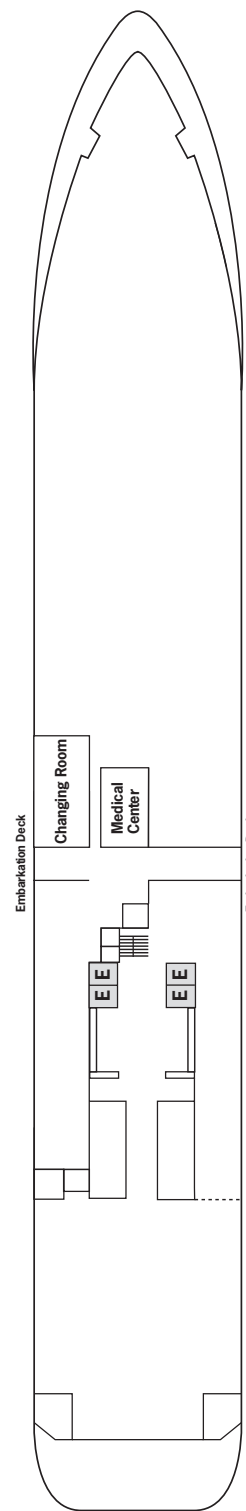

SILVER WIND – Deck Plans

Effective from November 2021

DECK 3

Changing Room
Medical Centre

DECK 4

The Restaurant
La Dame
Laundrette

DECK 5

Dolce Vita
Boutique
Photo Studio

DECK 6

The Show Lounge
Conference Room
Expedition Office
Reception

DECK 7

La Terrazza

DECK 8

Pool Deck
Pool Bar
The Grill
Panorama Lounge
Connoisseur's Corner

DECK 9

Fitness Centre
Beauty Spa
Observation Library
Jogging Track

SUITE CATEGORIES

- Owner's Suite ●
- Grand Suite ●
- Royal Suite ●
- Silver Suite ●
- Medallion Suite ●
- Deluxe Veranda Suite ●
- Classic Veranda Suite ●
- Vista Suite ●

SPECIFICATIONS

- Crew 239
- Officers International
- Guests 274
- Tonnage 17,400
- Length 514.14 Feet/156.7 Metres
- Width 70.62 Feet/21.5 Metres
- Speed 18 Knots
- Passenger Decks 7
- Connecting Suites ⇕
- 3rd Guest Capacity ▲
- Handicap Suites ♿
- 445, 447
- Built 1995
- Refurbished 2021
- Registry Bahamas
- Ice-class Rating 1C

Deckplans are for illustration purposes only and may be subject to change

Suite diagrams shown are for illustration purposes only and may vary from actual square footage. Please refer to suite specifications for square footage.