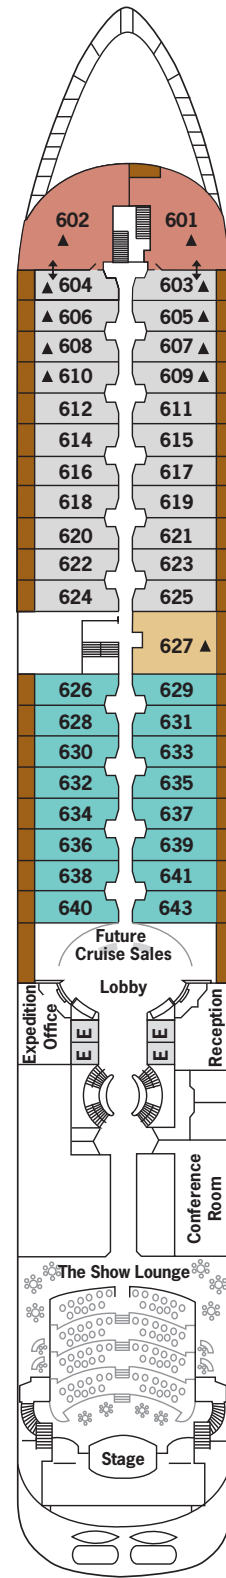

SILVER WIND – Deck Plans

Effective from November 2021

DECK 3

Changing Room
Medical Centre

DECK 4

The Restaurant
La Dame
Laundrette

DECK 5

Dolce Vita
Boutique
Photo Studio

DECK 6

The Show Lounge
Conference Room
Expedition Office
Reception

DECK 7

La Terrazza

DECK 8

Pool Deck
Pool Bar
The Grill
Panorama Lounge
Connoisseur's Corner

DECK 9

Fitness Centre
Beauty Spa
Observation Library
Jogging Track

SUITE CATEGORIES

- Owner's Suite ●
- Grand Suite ●
- Royal Suite ●
- Silver Suite ●
- Medallion Suite ●
- Deluxe Veranda Suite ●
- Classic Veranda Suite ●
- Vista Suite ●

SPECIFICATIONS

- Crew 239
- Officers International
- Guests 274
- Tonnage 17,400
- Length 514.14 Feet/156.7 Metres
- Width 70.62 Feet/21.5 Metres
- Speed 18 Knots
- Passenger Decks 7
- Connecting Suites ⇕
- 3rd Guest Capacity ▲
- Handicap Suites ♿
- 445, 447
- Built 1995
- Refurbished 2021
- Registry Bahamas
- Ice-class Rating 1C

Deckplans are for illustration purposes only and may be subject to change

Suite diagrams shown are for illustration purposes only and may vary from actual square footage. Please refer to suite specifications for square footage.