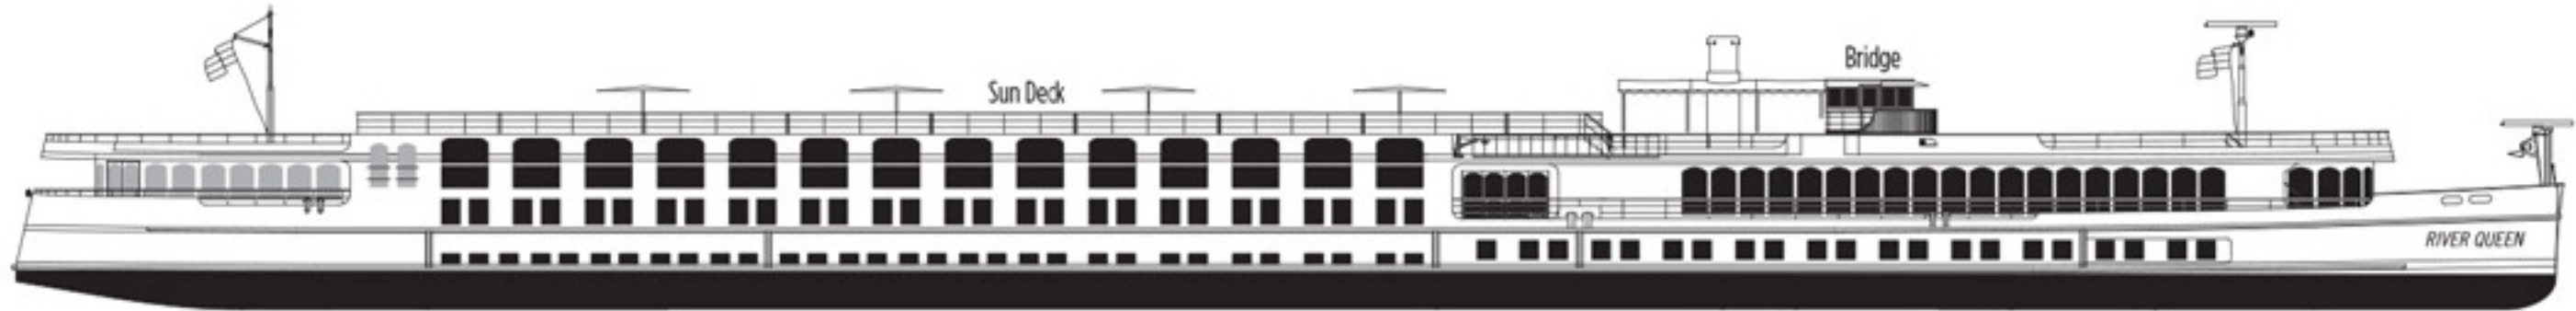

RIVER QUEEN

Rhine Deck

☐ Staterooms 401/403, 402/404, 414/416 and 415/417 available as connecting staterooms

Danube Deck

☐ Staterooms 314/316 and 315/317 available as connecting staterooms

Moselle Deck

Suite
 French Balcony
 Deluxe
 Classic
 E Elevator