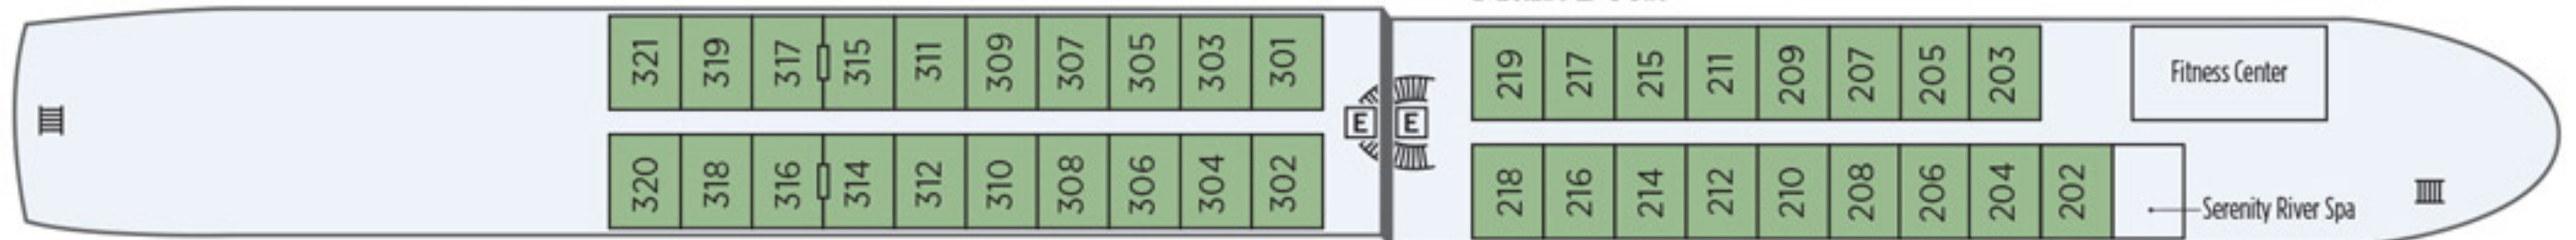

RIVER QUEEN

Rhine Deck

☐ Staterooms 401/403, 402/404, 414/416 and 415/417 available as connecting staterooms

Danube Deck

☐ Staterooms 314/316 and 315/317 available as connecting staterooms

Moselle Deck

Suite
 French Balcony
 Deluxe
 Classic
 E Elevator