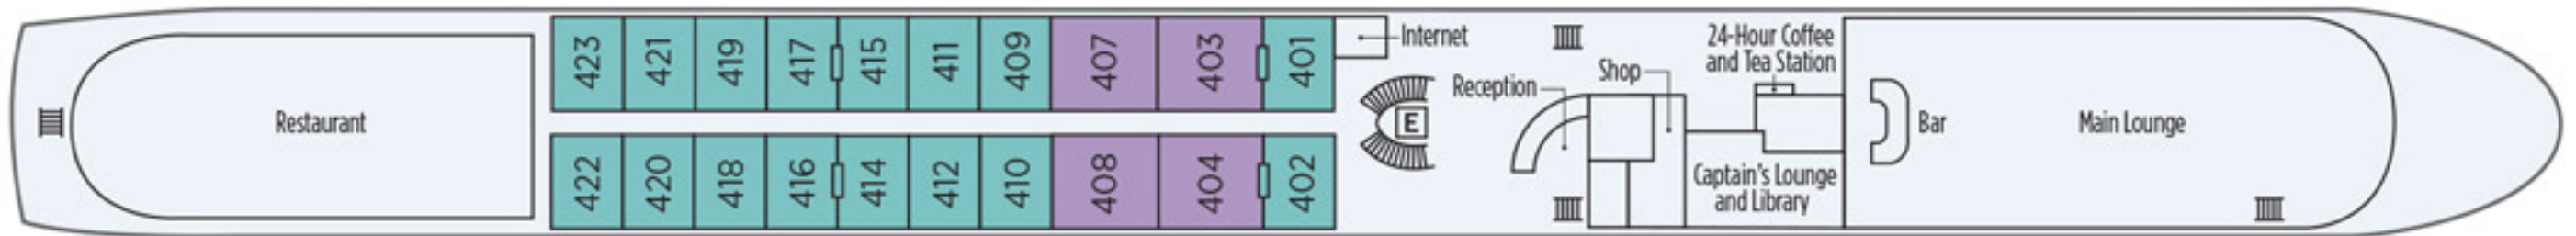

RIVER QUEEN

Rhine Deck

☐ Staterooms 401/403, 402/404, 414/416 and 415/417 available as connecting staterooms

Danube Deck

☐ Staterooms 314/316 and 315/317 available as connecting staterooms

Moselle Deck

Suite
 French Balcony
 Deluxe
 Classic
 E Elevator