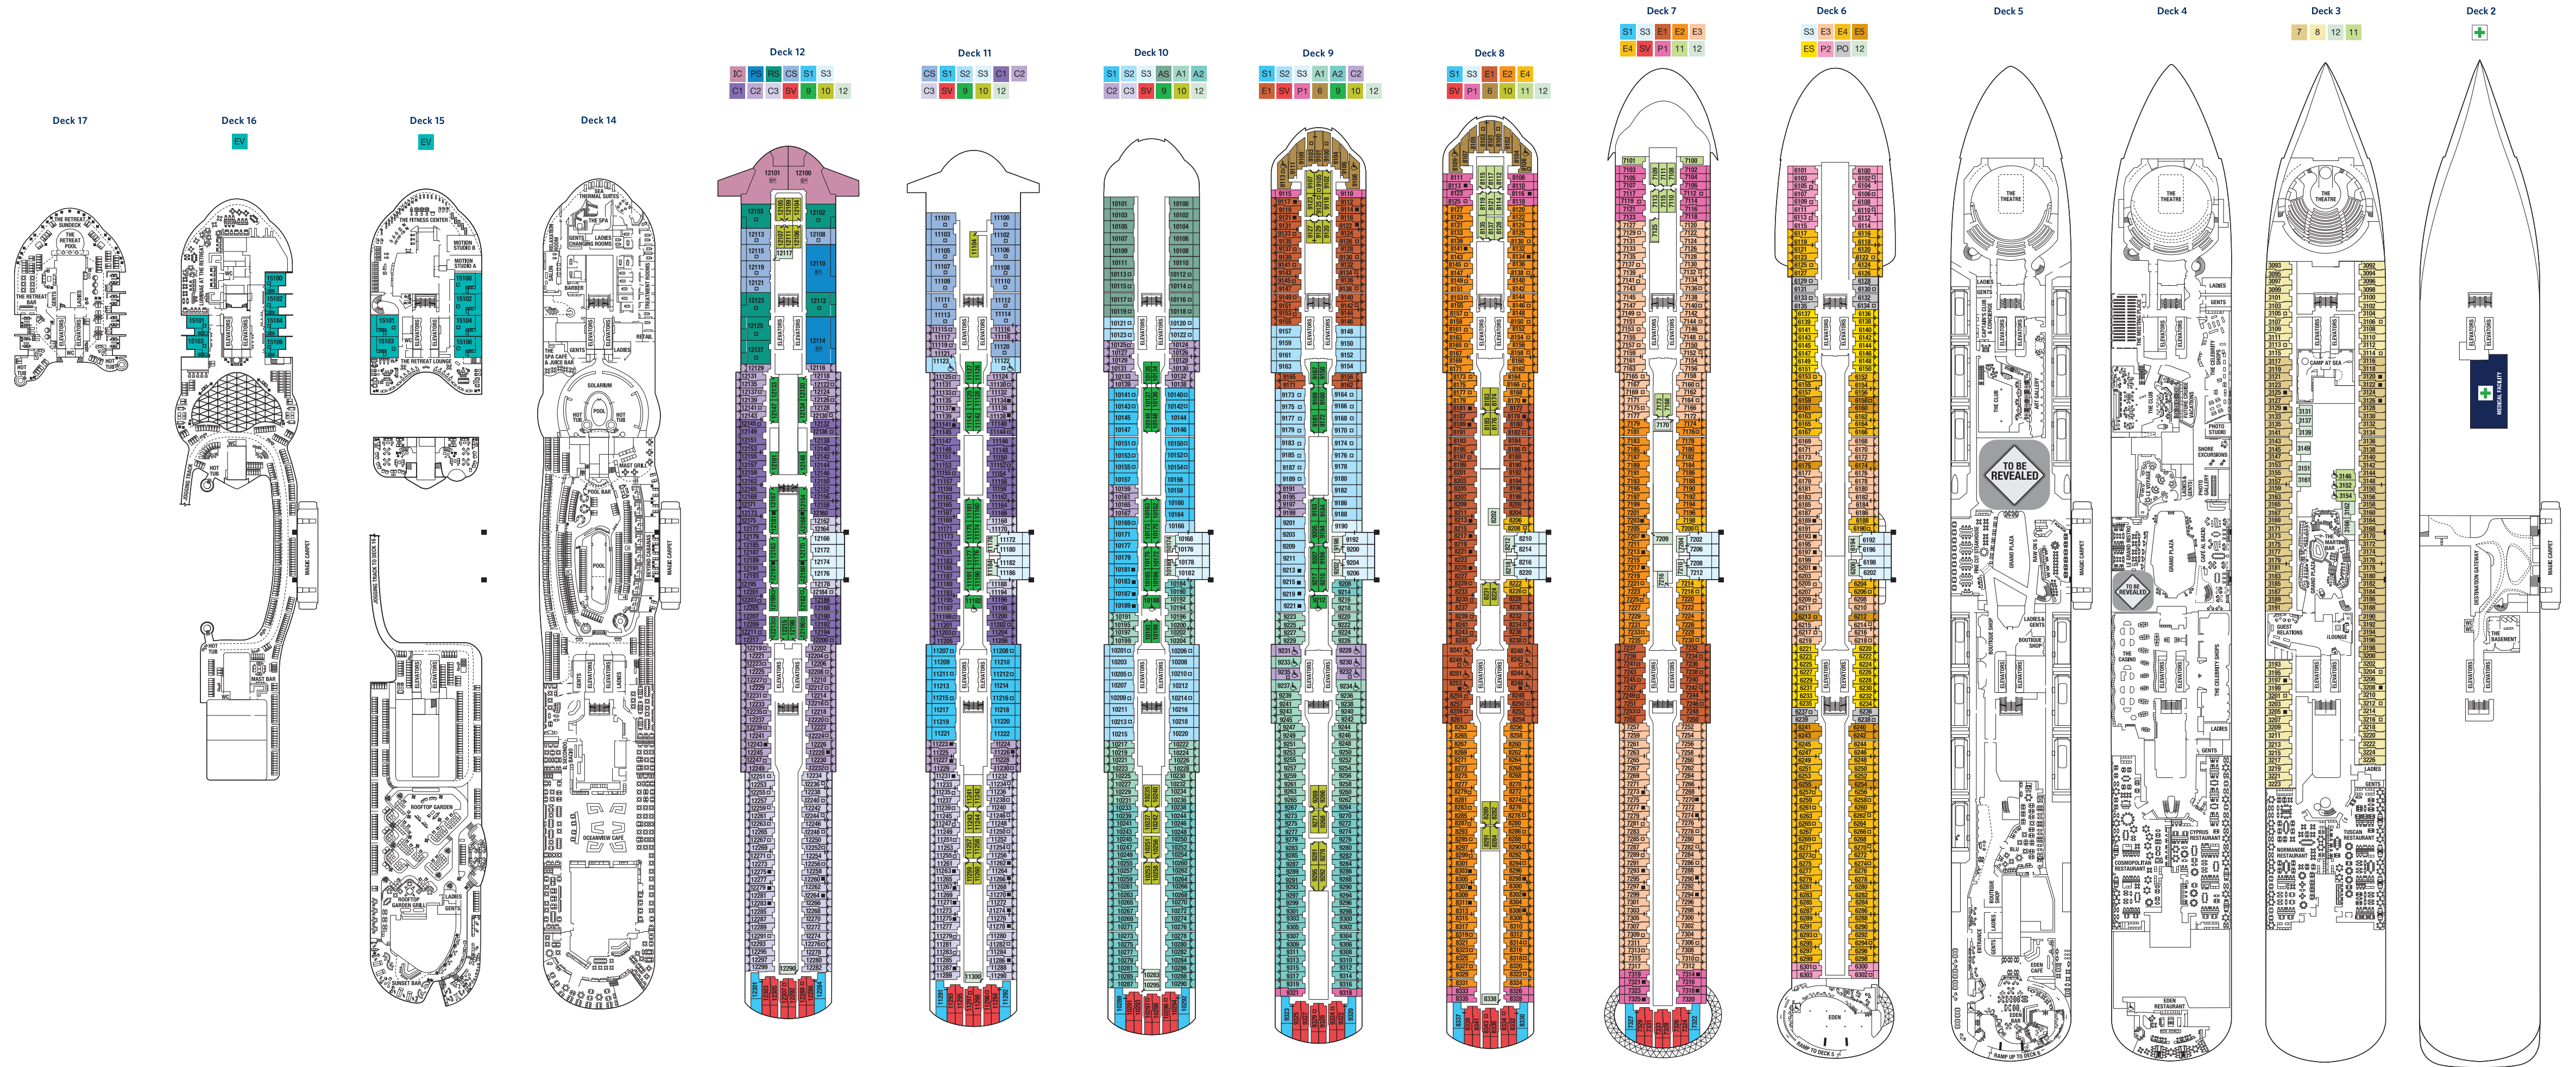

Celebrity BEYOND

- IC** Iconic Suite
- PS** Penthouse Suite
- SV** Edge Villas
- RS** Royal Suite
- CS** Celebrity Suite
- AS** AquaClass® Sky Suite
- S1** Sky Suite 1
- S2** Sky Suite 2
- S3** Sky Suite 3
- A1** AquaClass 1
- A2** AquaClass 2
- C1** Concierge Class 1
- C2** Concierge Class 2
- C3** Concierge Class 3
- E1** Edge Stateroom w/ Infinite Veranda® 1
- E2** Edge Stateroom w/ Infinite Veranda 2
- E3** Edge Stateroom w/ Infinite Veranda 3
- E4** Edge Stateroom w/ Infinite Veranda 4
- E5** Edge Stateroom w/ Infinite Veranda 5
- ES** Edge Single Stateroom w/ Infinite Veranda
- P1** Deluxe Porthole View Stateroom w/ Veranda
- P2** Deluxe Porthole View Stateroom w/ Veranda
- PO** Panoramic Ocean View Stateroom
- DO** Deluxe Ocean View Stateroom 06
- O7** Ocean View Stateroom 07
- O8** Ocean View Stateroom 08
- O9** Deluxe Inside Stateroom 09
- O10** Deluxe Inside Stateroom 10
- O11** Deluxe Inside Stateroom 11
- O12** Inside Stateroom 12
- +** Medical Facility - Deck 2
- +** Located by Forward-Ship Elevators
- +** Double Sofa Bed
- +** Single Sofa Bed
- +** Stateroom for occupancy 5 and up
- +** Connecting Stateroom
- +** Inside Stateroom Door Location
- +** Wheelchair Accessible Stateroom
- +** Featuring Roll-in Shower