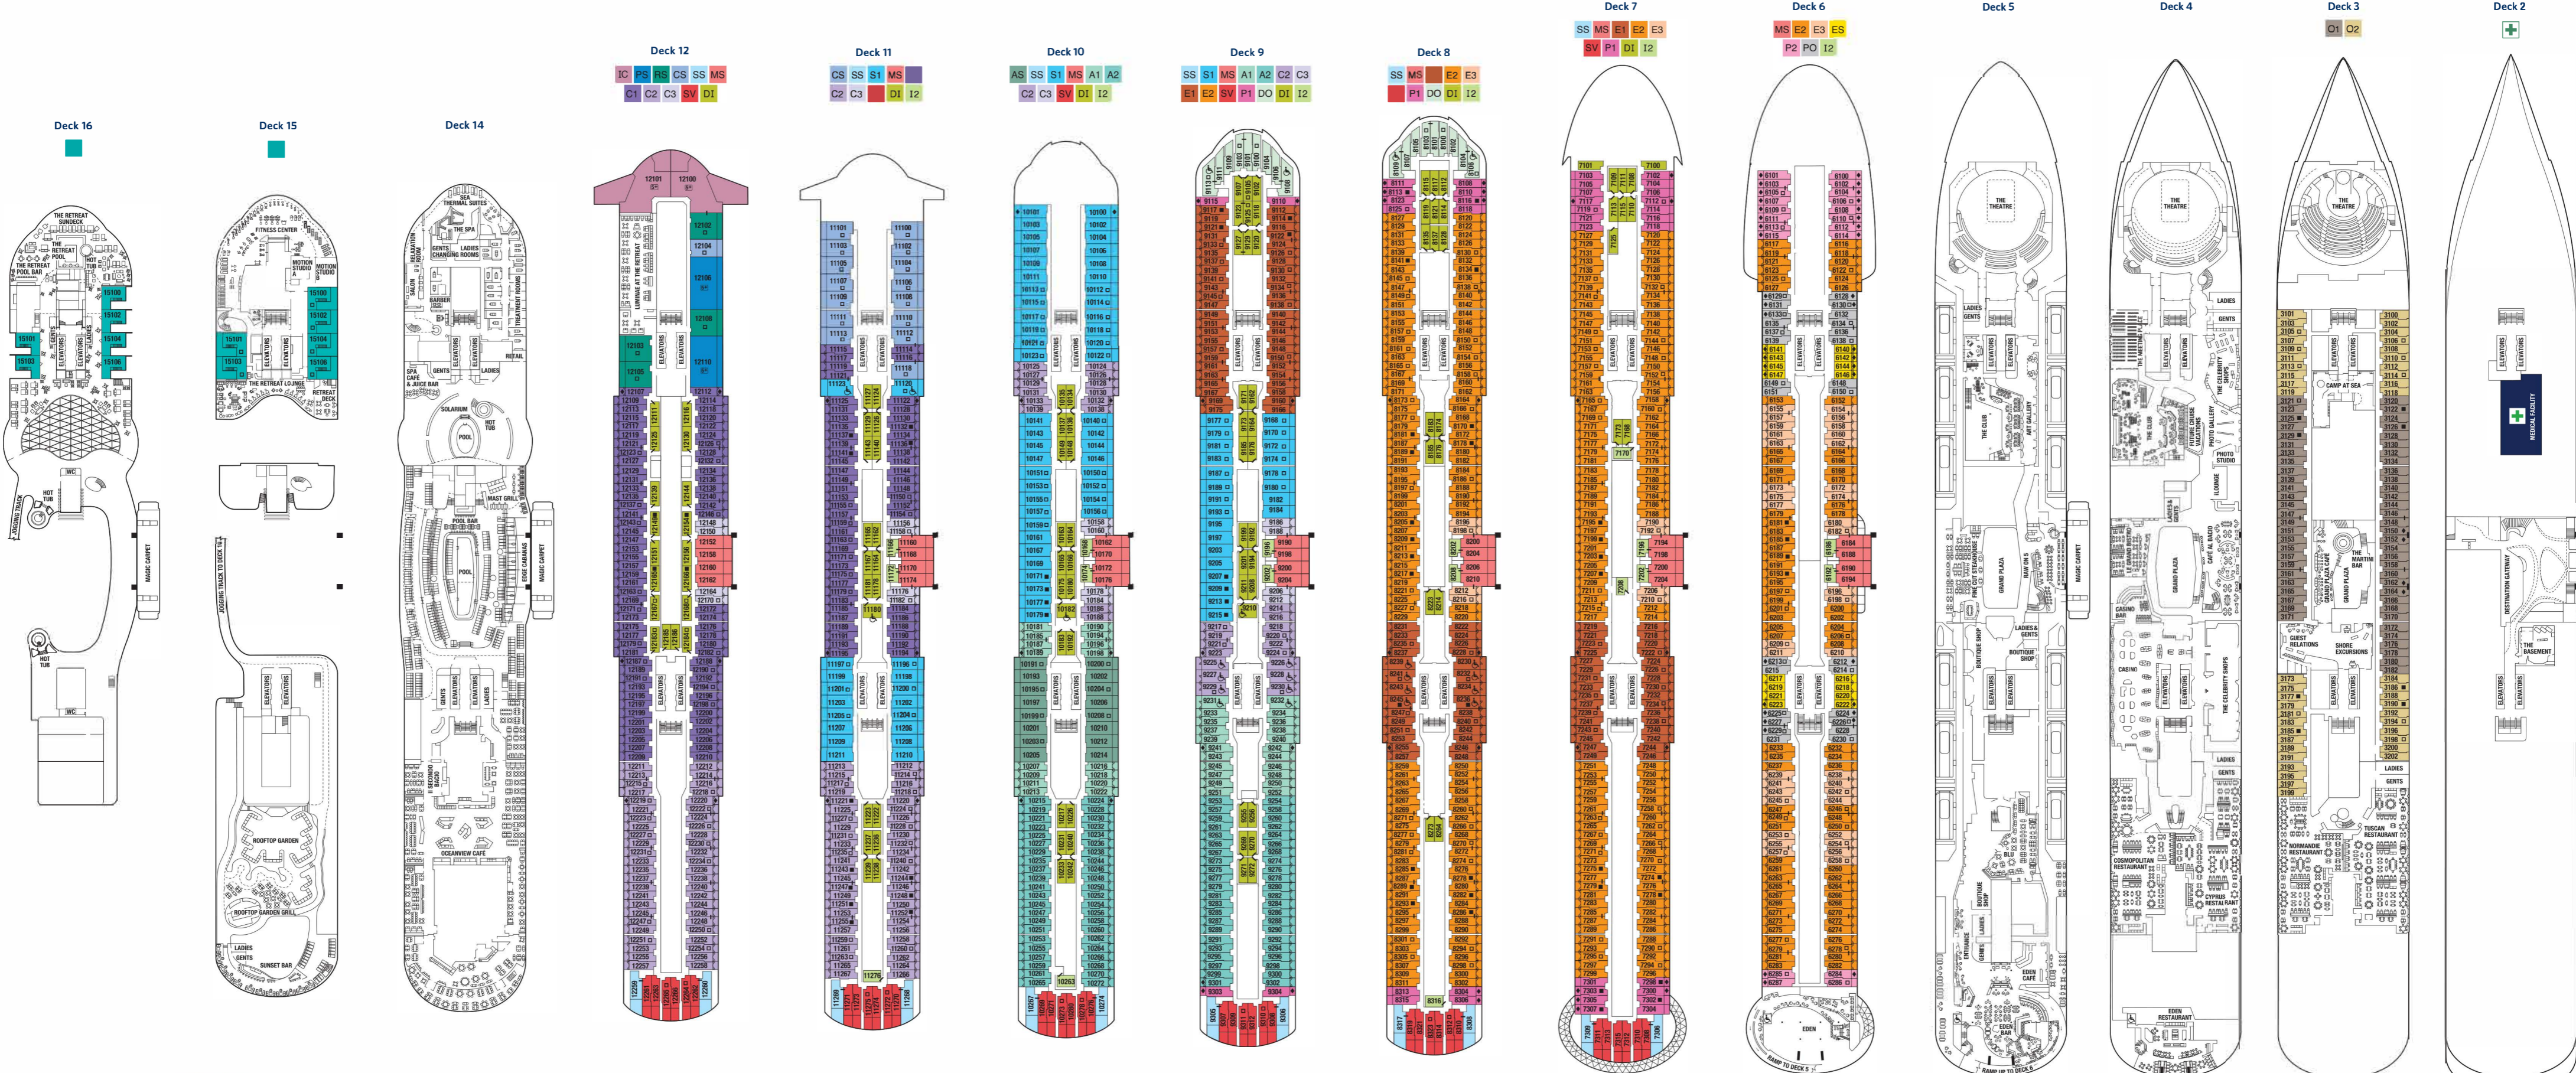

Celebrity Edge Deck Plan

November 2023

For more information, please visit: www.rolcruise.co.uk

- IC Iconic Suite
 - PS Penthouse Suite
 - RS Edge Villa
 - CS Royal Suite
 - AS Celebrity Suite
 - SS Aqua Sky Suite
 - S1 Sky Suite
 - MS Magic Carpet® Sky Suite
- A1 Prime AquaClass®
 - A2 AquaClass
 - E1 Prime Concierge Class
 - C2 Concierge Class
 - C3 Concierge Class (Partial View)
- PO Prime Edge w/ Infinite Veranda®
 - E2 Edge w/ Infinite Veranda
 - E3 Edge w/ Infinite Veranda (Partial View)
 - E5 Edge Single w/ Infinite Veranda
 - SV Sunset Veranda
 - P1 Deluxe Porthole View w/ Veranda
 - P2 Deluxe Porthole View w/ Veranda
- PO Panoramic Ocean View
 - DO Deluxe Ocean View
 - O1 Prime Ocean View
 - O2 Ocean View
 - O1 Deluxe Inside
 - I1 Inside
 - MF Medical Facility - Deck 2
 - Located by Forward Elevators
- Obstructed View Stateroom
 - Double Sofa Bed
 - Single Sofa Bed
 - Stateroom for occupancy 5 and up
 - Connecting Staterooms - Locations vary per ship
 - Inside Stateroom Door Location
 - Wheelchair Accessible Stateroom
 - Featuring Roll-in Shower