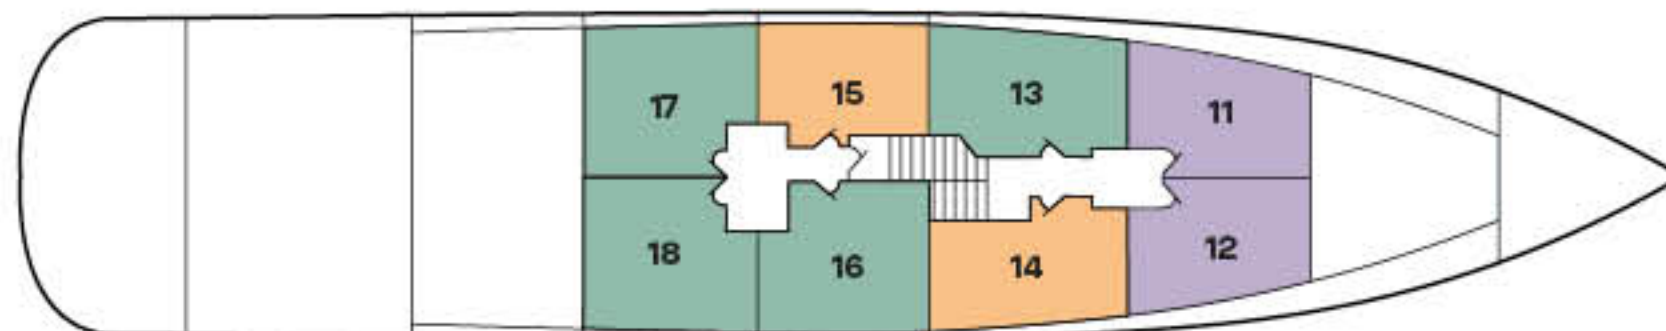

MV Lady Eleganza

Sun Deck

Upper Deck

Main Deck

Lower Deck

Suite Categories

Main Deck

- Category 1
Window Cabin
- Category 3
Window Cabin
- Category 4
Picture Window Cabin – Double only
- Category 5
Window Cabin – Double Only

Lower Deck

- Category 1
Porthole Cabin – Double Only
- Category 2
Porthole Cabin
- Category 6
Porthole Cabin – Single Use

Technical Data

MV Lady Eleganza – Built 2021

• Length: 49 m • Max. Cruising Speed: 10 Knots • Guest Capacity: 34