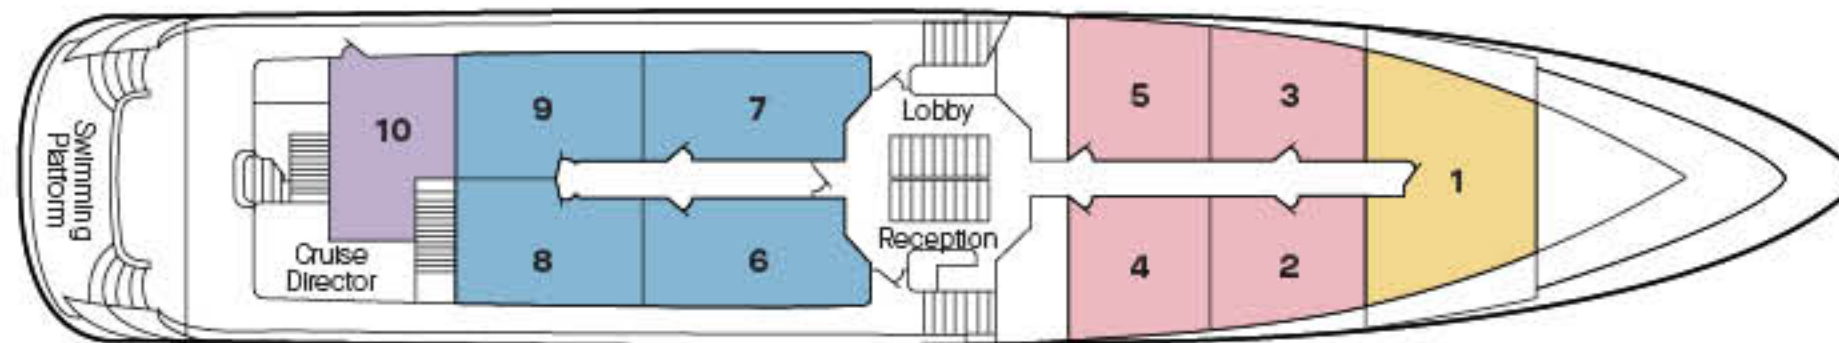

MV Lady Eleganza

Sun Deck

Upper Deck

Main Deck

Lower Deck

Suite Categories

Main Deck

- Category 1
Window Cabin
- Category 3
Window Cabin
- Category 4
Picture Window Cabin – Double only
- Category 5
Window Cabin – Double Only

Lower Deck

- Category 1
Porthole Cabin – Double Only
- Category 2
Porthole Cabin
- Category 6
Porthole Cabin – Single Use

Technical Data

MV Lady Eleganza – Built 2021

• Length: 49 m • Max. Cruising Speed: 10 Knots • Guest Capacity: 34