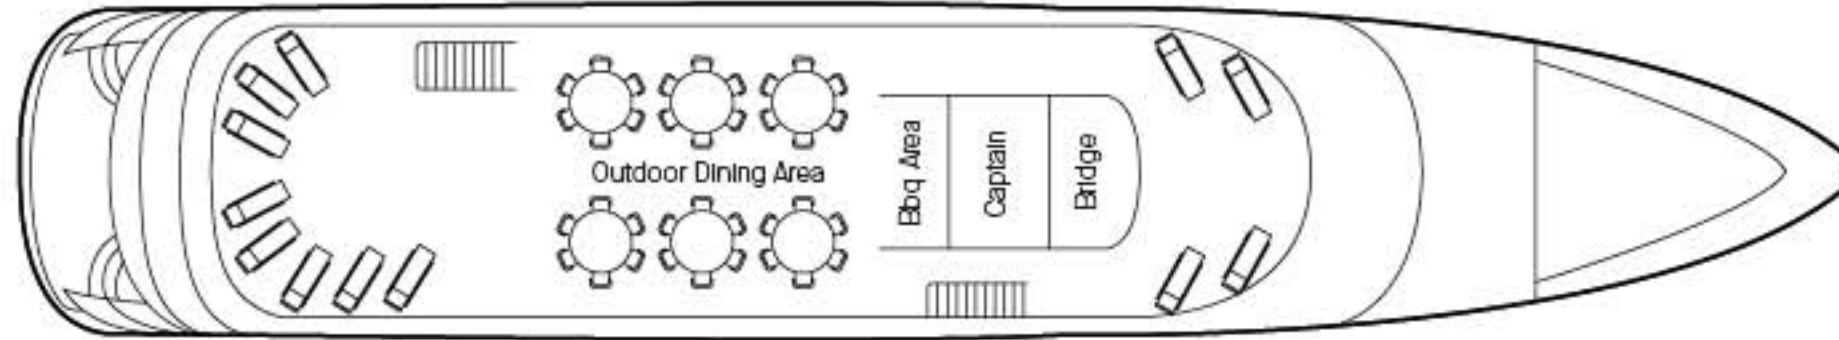

MV Lady Eleganza

Sun Deck

Upper Deck

Main Deck

Lower Deck

Suite Categories

Main Deck

- Category 1
Window Cabin
- Category 3
Window Cabin
- Category 4
Picture Window Cabin – Double only
- Category 5
Window Cabin – Double Only

Lower Deck

- Category 1
Porthole Cabin – Double Only
- Category 2
Porthole Cabin
- Category 6
Porthole Cabin – Single Use

Technical Data

MV Lady Eleganza – Built 2021

• Length: 49 m • Max. Cruising Speed: 10 Knots • Guest Capacity: 34