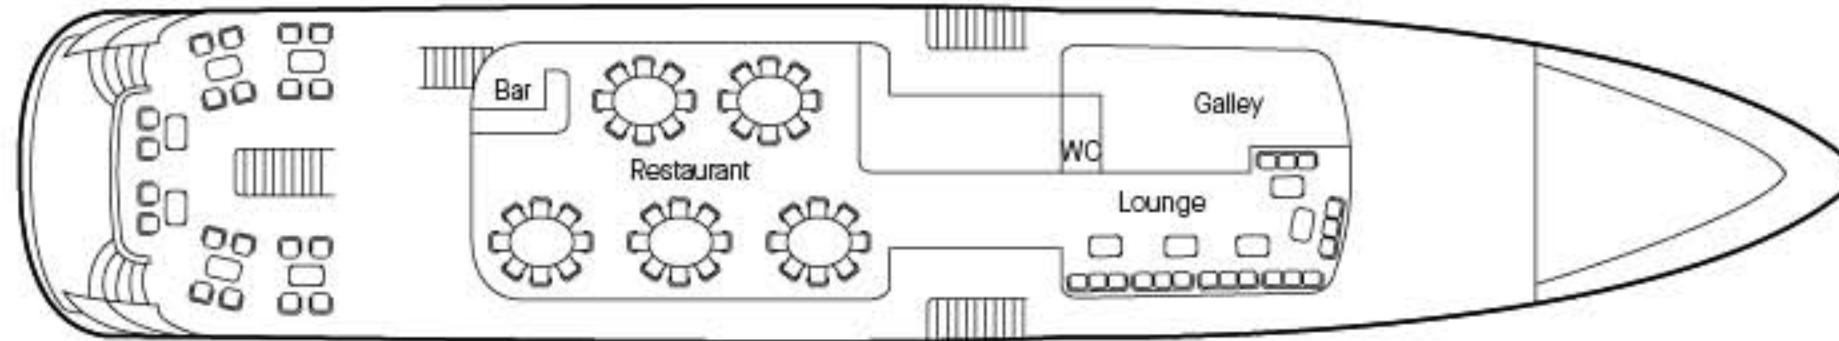

MV Lady Eleganza

Sun Deck

Upper Deck

Main Deck

Lower Deck

Suite Categories

Main Deck

- Category 1
Window Cabin
- Category 3
Window Cabin
- Category 4
Picture Window Cabin – Double only
- Category 5
Window Cabin – Double Only

Lower Deck

- Category 1
Porthole Cabin – Double Only
- Category 2
Porthole Cabin
- Category 6
Porthole Cabin – Single Use

Technical Data

MV Lady Eleganza – Built 2021

• Length: 49 m • Max. Cruising Speed: 10 Knots • Guest Capacity: 34