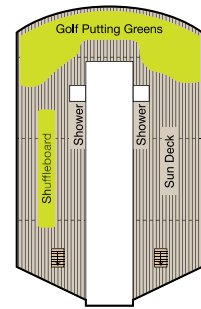

SYMBOL LEGEND

- ♣ Restrooms
- E Elevator
- 🚪 Launderette
- OV Obstructed Views
- Quad with Pullman
- ★ ★ Quad with Sofabed
- || Connecting Staterooms
- ♿ Wheelchair Accessible
- ▲ Triple with Pullman
- ★ Triple with Sofabed
- 3rd guest occupancy available upon request

STATEROOM COLOR LEGEND

OS	VS	PH1	PH2	PH3	A1	A2	A3
B1	B2	C1	C2	D	E	F	G