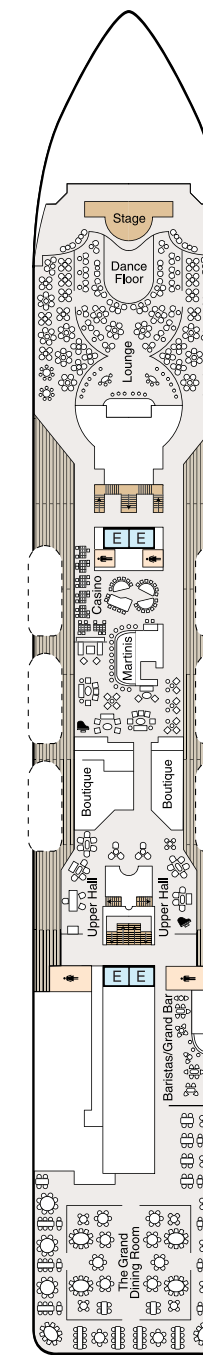

SYMBOL LEGEND

- ♣ Restrooms
- E Elevator
- 🚪 Launderette
- OV Obstructed Views
- Quad with Pullman
- ★ ★ Quad with Sofabed
- || Connecting Staterooms
- ♿ Wheelchair Accessible
- ▲ Triple with Pullman
- ★ Triple with Sofabed
- ◇ 3rd guest occupancy available upon request

STATEROOM COLOR LEGEND

- | | | | | | | | |
|----|----|-----|-----|-----|----|----|----|
| OS | VS | PH1 | PH2 | PH3 | A1 | A2 | A3 |
| B1 | B2 | C1 | C2 | D | E | F | G |

DECK 11

- Golf Putting Greens
- Shuffleboard
- Sun Deck

- Bridge
- Staterooms

DECK 7

- Launderette
- Staterooms

DECK 6

- Staterooms

DECK 5

- Show Lounge
- Boutiques
- Upper Hall
- Oceania Club
- Ambassador Desk
- Martinis
- Casino
- Baristas
- The Grand Bar
- The Grand Dining Room

DECK 4

- Reception Desk
- Reception Hall
- Destination Services
- Concierge
- Medical Center
- Staterooms

DECK 3

- Staterooms