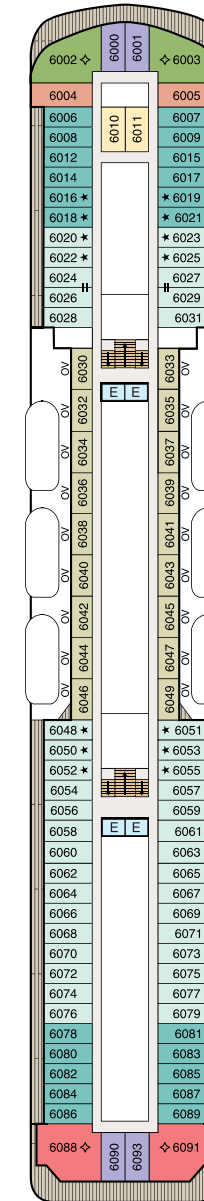

SYMBOL LEGEND

- ♣ Restrooms
- E Elevator
- 🚪 Launderette
- OV Obstructed Views
- Quad with Pullman
- ★ ★ Quad with Sofabed
- || Connecting Staterooms
- ♿ Wheelchair Accessible
- ▲ Triple with Pullman
- ★ Triple with Sofabed
- ◇ 3rd guest occupancy available upon request

DECK 10

- Toscana
- Polo Grill
- Library
- Fitness Track
- Horizons

DECK 9

- Terrace Café
- Waves Grill
- Waves Bar
- Pool Deck
- Oceania@Sea
- Aquamar Spa + Vitality Center
- Fitness Center
- Salon

DECK 8

- Bridge
- Staterooms

DECK 7

- Launderette
- Staterooms

DECK 6

- Staterooms

DECK 5

- Show Lounge
- Boutiques
- Upper Hall
- Oceania Club
- Ambassador Desk
- Martinis
- Casino
- Baristas
- The Grand Bar
- The Grand Dining Room

DECK 4

- Reception Desk
- Reception Hall
- Destination Services
- Concierge
- Medical Center
- Staterooms

DECK 3

- Staterooms