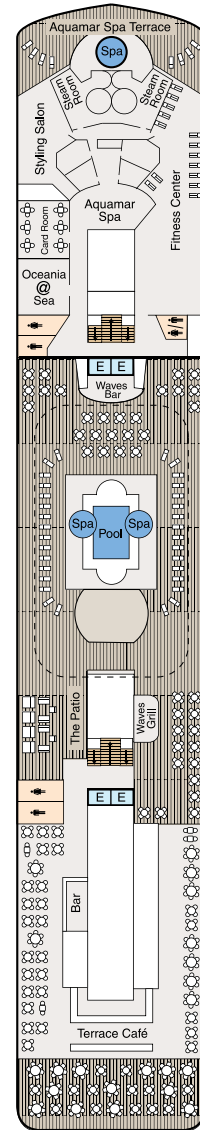

SYMBOL LEGEND

- ♣ Restrooms
- E Elevator
- 🚪 Launderette
- OV Obstructed Views
- Quad with Pullman
- ★ ★ Quad with Sofabed
- || Connecting Staterooms
- ♿ Wheelchair Accessible
- ▲ Triple with Pullman
- ★ Triple with Sofabed
- ◇ 3rd guest occupancy available upon request

STATEROOM COLOR LEGEND

- | | | | | | | | |
|----|----|-----|-----|-----|----|----|----|
| OS | VS | PH1 | PH2 | PH3 | A1 | A2 | A3 |
| B1 | B2 | C1 | C2 | D | E | F | G |

DECK 11

- Golf Putting Greens
- Shuffleboard
- Sun Deck

DECK 10

- Toscana
- Polo Grill
- Library
- Fitness Track
- Horizons

DECK 9

- Terrace Café
- Waves Grill
- Waves Bar
- Pool Deck
- Oceania@Sea
- Aquamar Spa + Vitality Center
- Fitness Center
- Salon

DECK 8

- Bridge
- Staterooms

DECK 7

- Launderette
- Staterooms

DECK 6

- Staterooms

DECK 5

- Show Lounge
- Boutiques
- Upper Hall
- Oceania Club
- Ambassador Desk
- Martinis
- Casino
- Baristas
- The Grand Bar
- The Grand Dining Room