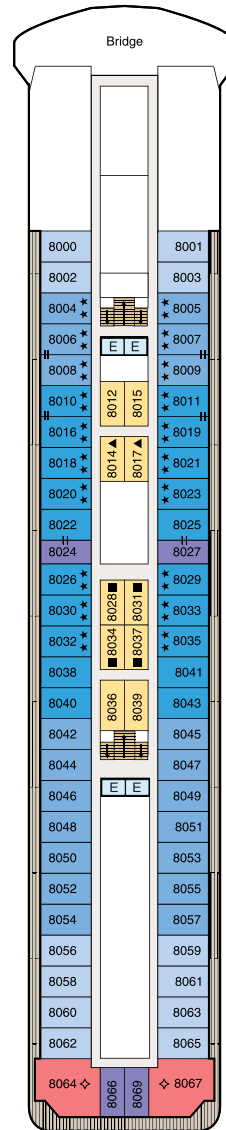

DECK 8

- Bridge
- Staterooms