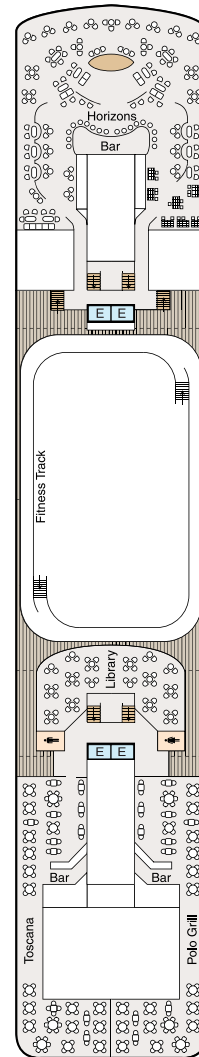

SYMBOL LEGEND

- ♣ Restrooms
- E Elevator
- 🚪 Launderette
- OV Obstructed Views
- Quad with Pullman
- ★ ★ Quad with Sofabed
- || Connecting Staterooms
- ♿ Wheelchair Accessible
- ▲ Triple with Pullman
- ★ Triple with Sofabed
- ◇ 3rd guest occupancy available upon request

STATEROOM COLOR LEGEND

- | | | | | | | | |
|----|----|-----|-----|-----|----|----|----|
| OS | VS | PH1 | PH2 | PH3 | A1 | A2 | A3 |
| B1 | B2 | C1 | C2 | D | E | F | G |

DECK 11

- Golf Putting Greens
- Shuffleboard
- Sun Deck

DECK 10

- Toscana
- Polo Grill
- Library
- Fitness Track
- Horizons

DECK 9

- Terrace Café
- Waves Grill
- Waves Bar
- Pool Deck
- Oceania@Sea
- Aquamar Spa + Vitality Center
- Fitness Center
- Salon

DECK 8

- Bridge
- Staterooms

DECK 7

- Launderette
- Staterooms

DECK 6

- Staterooms

DECK 5

- Show Lounge
- Boutiques
- Upper Hall
- Oceania Club
- Ambassador Desk
- Martinis
- Casino
- Baristas
- The Grand Bar
- The Grand Dining Room