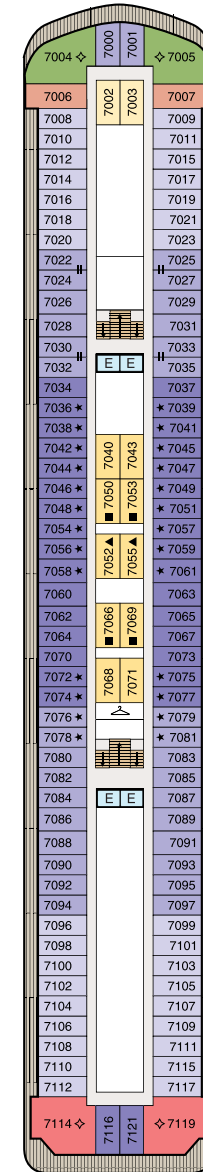

SYMBOL LEGEND

- ♣ Restrooms
- E Elevator
- 🚪 Launderette
- OV Obstructed Views
- Quad with Pullman
- ★ ★ Quad with Sofabed
- || Connecting Staterooms
- ♿ Wheelchair Accessible
- ▲ Triple with Pullman
- ★ Triple with Sofabed
- ◇ 3rd guest occupancy available upon request

DECK 10

- Toscana
- Polo Grill
- Library
- Fitness Track
- Horizons

DECK 9

- Terrace Café
- Waves Grill
- Waves Bar
- Pool Deck
- Oceania@Sea
- Aquamar Spa + Vitality Center
- Fitness Center
- Salon

DECK 8

- Bridge
- Staterooms

DECK 7

- Launderette
- Staterooms

DECK 6

- Staterooms

DECK 5

- Show Lounge
- Boutiques
- Upper Hall
- Oceania Club
- Ambassador Desk
- Martinis
- Casino
- Baristas
- The Grand Bar
- The Grand Dining Room

DECK 4

- Reception Desk
- Reception Hall
- Destination Services
- Concierge
- Medical Center
- Staterooms

DECK 3

- Staterooms