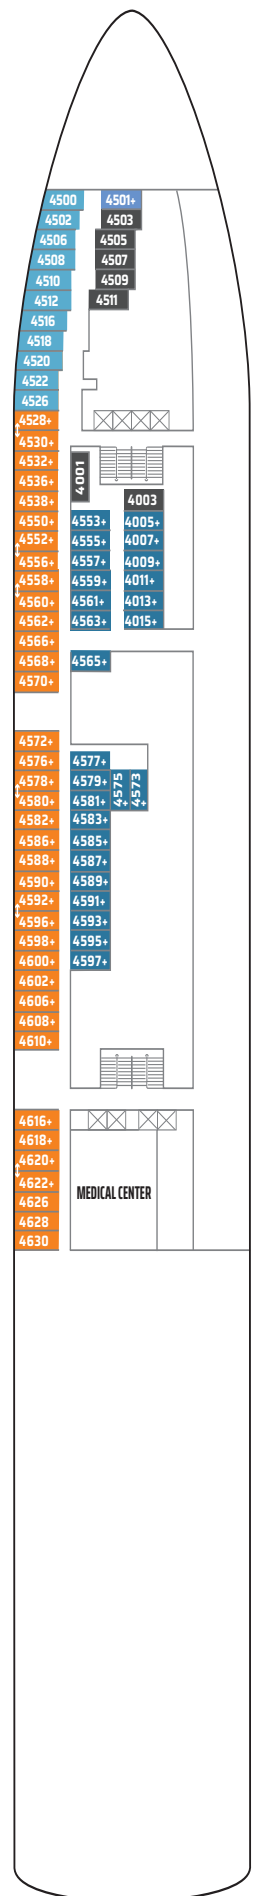

NORWEGIAN DAWN DECK PLANS

LEGEND

- Wheelchair Accessible
- ↕ Connecting staterooms
- ▲ Third-person occupancy available
- ⊕ Third- and/or fourth-person occupancy available
- ☆ Up to sixth-person occupancy available
- ✳ Up to seventh-person occupancy available
- ⊠ Elevator
- ⊡ Elevator
- RR Restroom
- PrivaSea (partially enclosed) balcony

S3 SF SN B1 BA BF
IB BT BX IA IX

DECK 9

SN B1 BF O4 OK IB
OX BT BX IA IX

DECK 8

DECK 7

OA

DECK 6

OA OF IF OT IX IT

DECK 5

OF IF IX OT IT

DECK 4