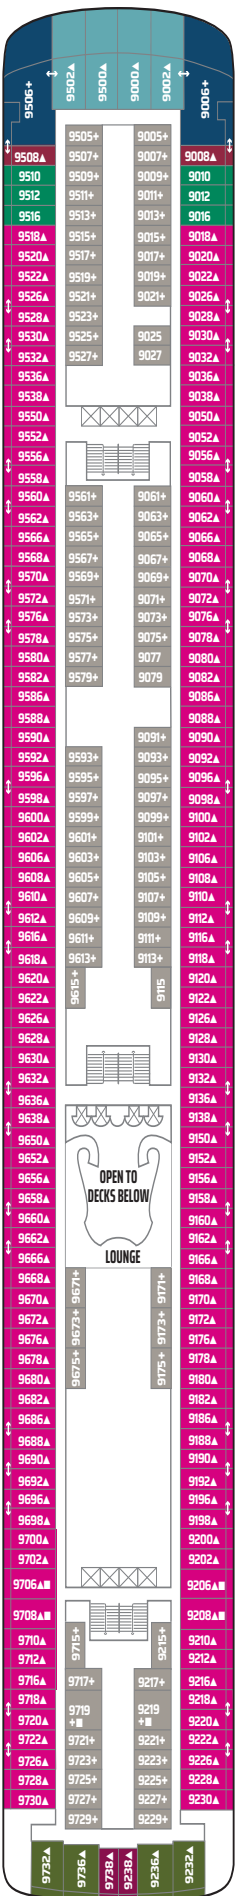

NORWEGIAN DAWN DECK PLANS

LEGEND

- Wheelchair Accessible
- ↕ Connecting staterooms
- ▲ Third-person occupancy available
- ⊕ Third- and/or fourth-person occupancy available
- ☆ Up to sixth-person occupancy available
- ✳ Up to seventh-person occupancy available
- ⊠ Elevator
- ⊡ Elevator
- RR Restroom
- PrivaSea (partially enclosed) balcony

S3 SF SN B1 BA BF
IB BT BX IA IX

DECK 9

SN B1 BF O4 OK IB
OX BT BX IA IX

DECK 8

DECK 7

OA

DECK 6

OA OF IF OT IX IT

DECK 5

OF IF IX OT IT

DECK 4