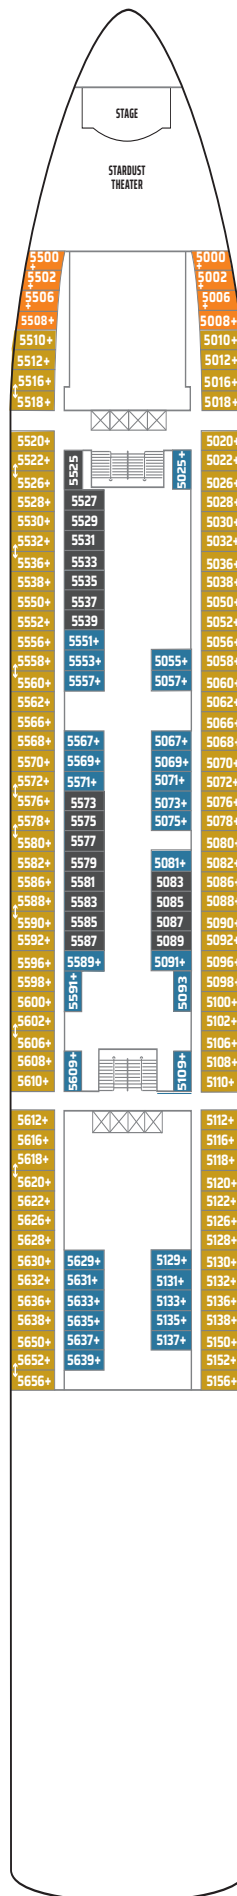

NORWEGIAN DAWN DECK PLANS

LEGEND

- Wheelchair Accessible
- ↕ Connecting staterooms
- ▲ Third-person occupancy available
- ⊕ Third- and/or fourth-person occupancy available
- ☆ Up to sixth-person occupancy available
- ✳ Up to seventh-person occupancy available
- ⊠ Elevator
- ⊡ Elevator
- RR Restroom
- PrivaSea (partially enclosed) balcony

S3 SF SN B1 BA BF
IB BT BX IA IX

DECK 9

SN B1 BF O4 OK IB
OX BT BX IA IX

DECK 8

DECK 7

OA

DECK 6

OA OF IF OT IX IT

DECK 5

OF IF IX OT IT

DECK 4