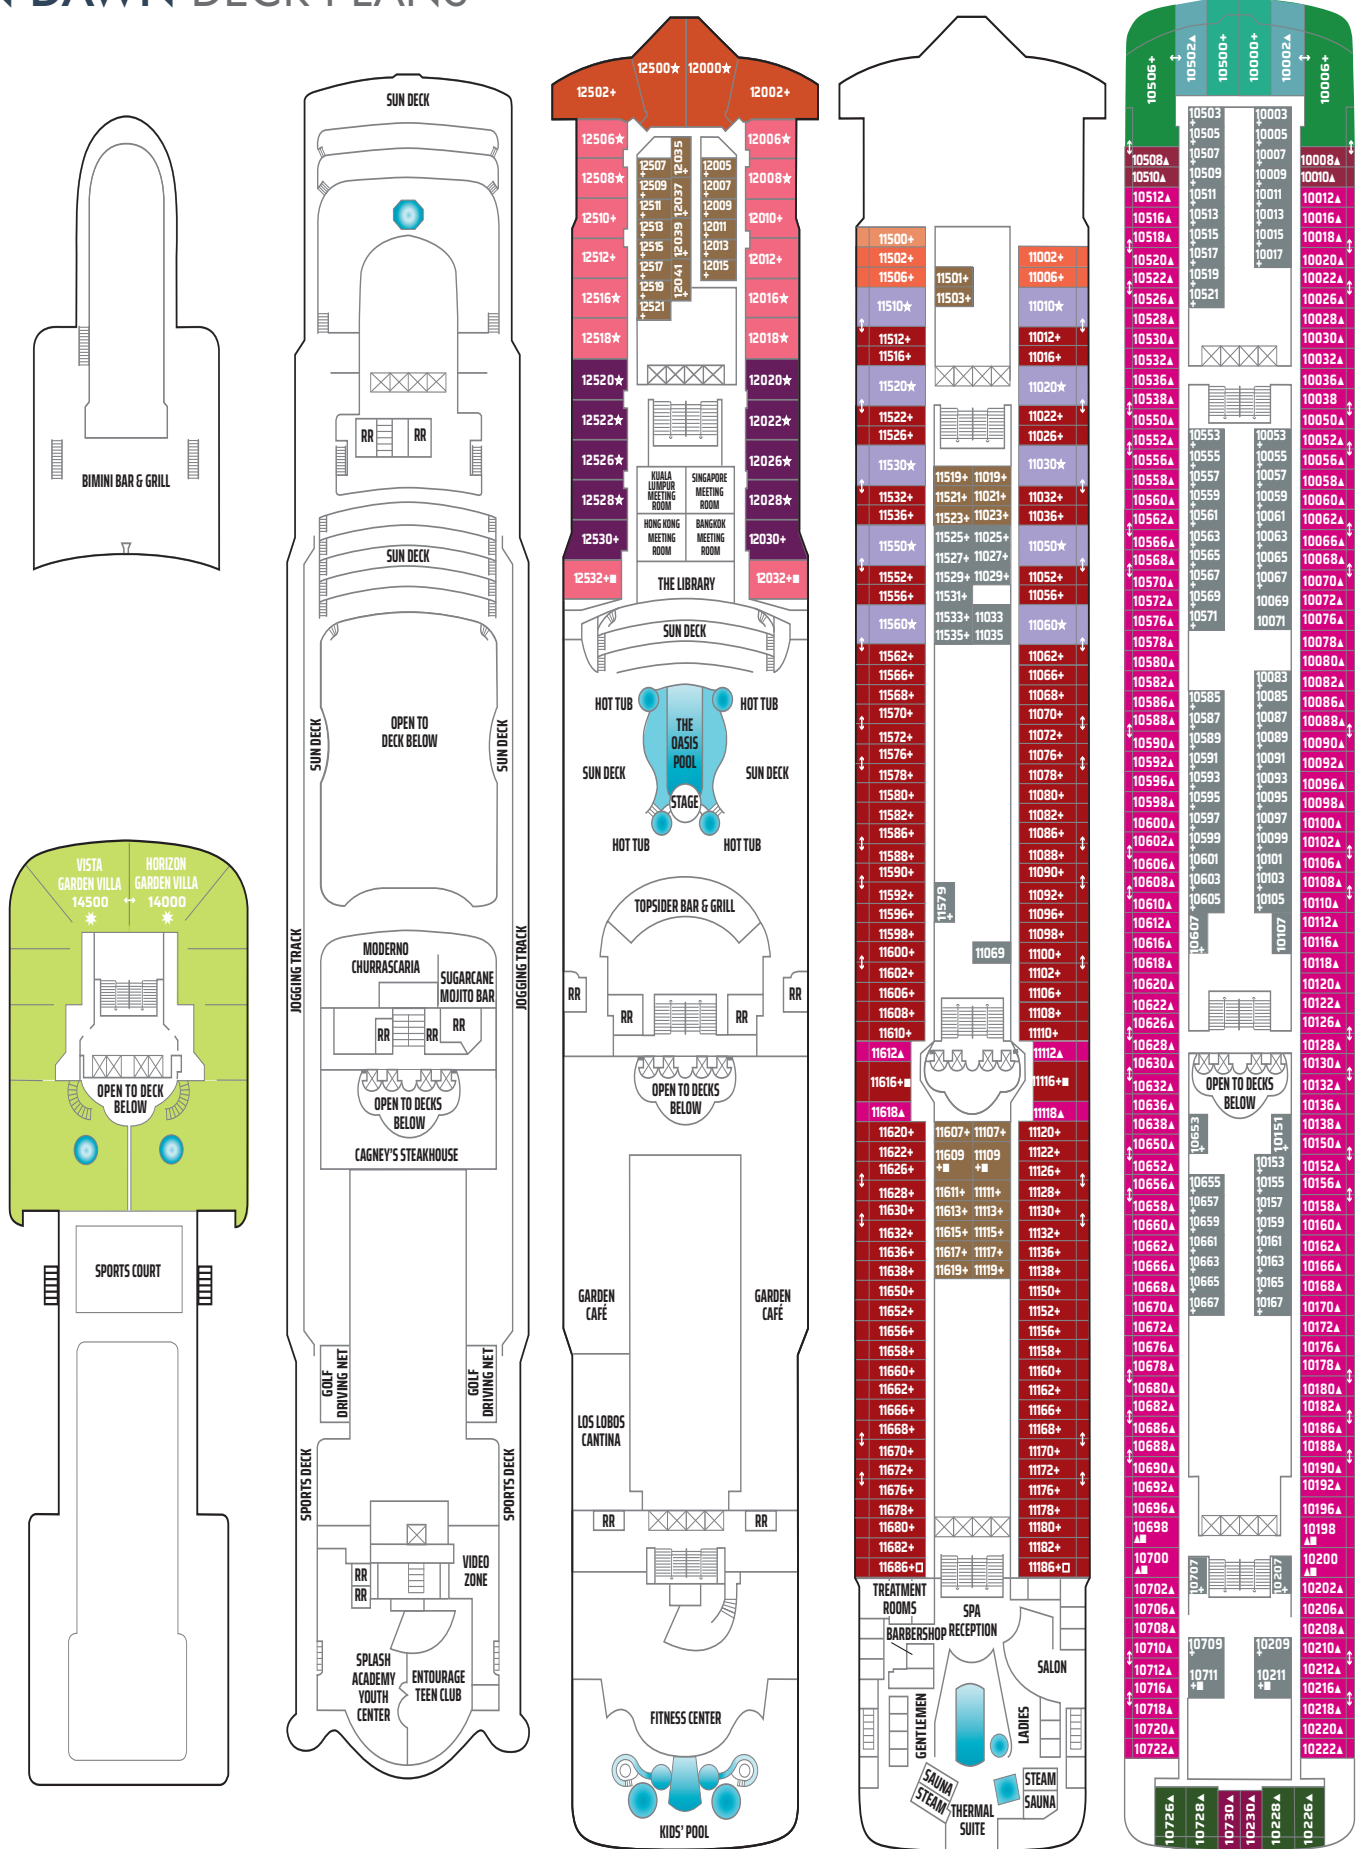

NORWEGIAN DAWN DECK PLANS

LEGEND

- Wheelchair Accessible
- ↕ Connecting staterooms
- ▲ Third-person occupancy available
- ⊕ Third- and/or fourth-person occupancy available
- ☆ Up to sixth-person occupancy available
- ✳ Up to seventh-person occupancy available
- ⊠ Elevator
- ⊡ Elevator
- RR Restroom
- PrivaSea (partially enclosed) balcony

S3 SF SN B1 BA BF
IB BT BX IA IX

DECK 9

SN B1 BF O4 OK IB
OX BT BX IA IX

DECK 8

DECK 7

OA

DECK 6

OA OF IF OT IX IT

DECK 5

OF IF IX OT IT

DECK 4