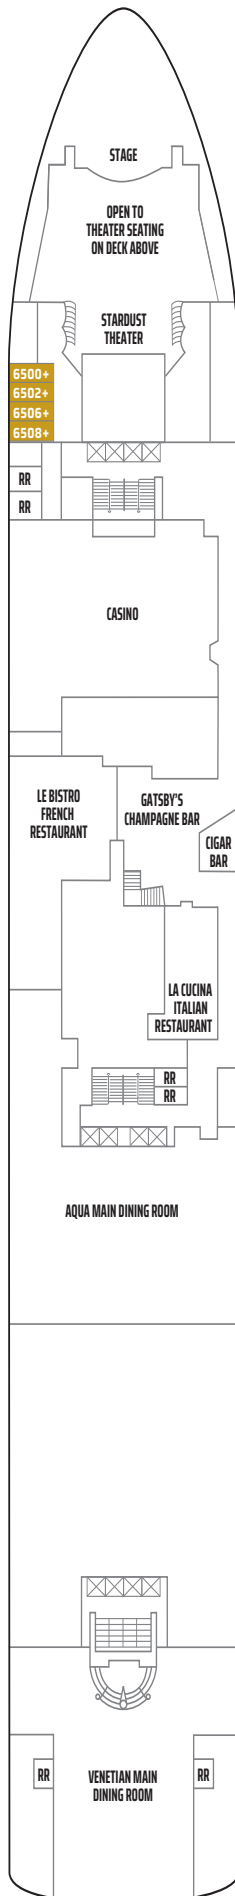

NORWEGIAN DAWN DECK PLANS

LEGEND

- Wheelchair Accessible
- ↕ Connecting staterooms
- ▲ Third-person occupancy available
- ⊕ Third- and/or fourth-person occupancy available
- ☆ Up to sixth-person occupancy available
- ✳ Up to seventh-person occupancy available
- ⊠ Elevator
- ⊡ Elevator
- RR Restroom
- PrivaSea (partially enclosed) balcony

S3 SF SN B1 BA BF
IB BT BX IA IX

DECK 9

SN B1 BF O4 OK IB
OX BT BX IA IX

DECK 8

DECK 7

OA

DECK 6

OA OF IF OT IX IT

DECK 5

OF IF IX OT IT

DECK 4