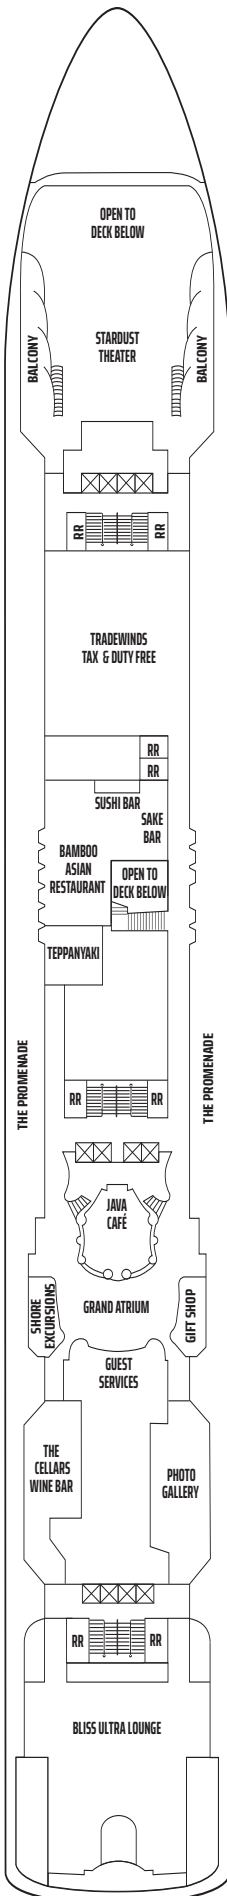

NORWEGIAN DAWN DECK PLANS

LEGEND

- Wheelchair Accessible
- ↕ Connecting staterooms
- ▲ Third-person occupancy available
- ⊕ Third- and/or fourth-person occupancy available
- ☆ Up to sixth-person occupancy available
- ✳ Up to seventh-person occupancy available
- ⊠ Elevator
- ⊡ Elevator
- RR Restroom
- PrivaSea (partially enclosed) balcony

S3 SF SN B1 BA BF
IB BT BX IA IX

DECK 9

SN B1 BF O4 OK IB
OX BT BX IA IX

DECK 8

DECK 7

OA

DECK 6

OA OF IF OT IX IT

DECK 5

OF IF IX OT IT

DECK 4