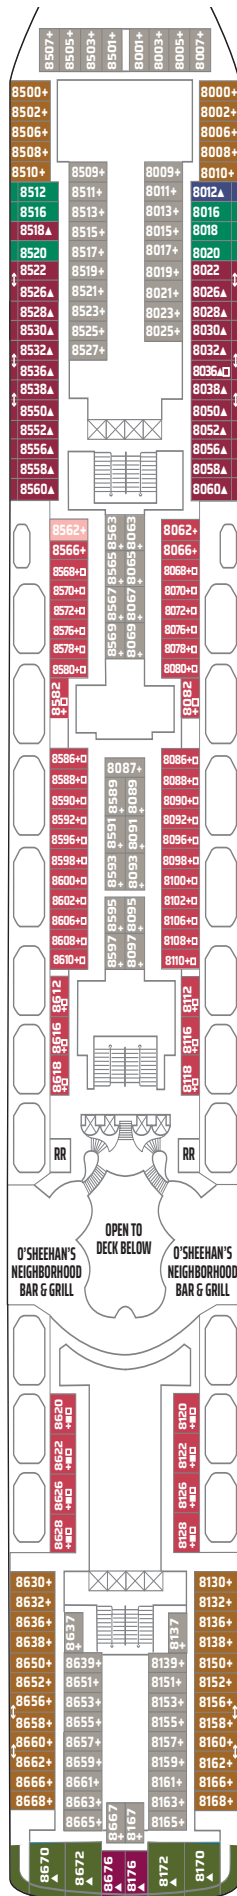

NORWEGIAN DAWN DECK PLANS

LEGEND

- Wheelchair Accessible
- ↕ Connecting staterooms
- ▲ Third-person occupancy available
- ⊕ Third- and/or fourth-person occupancy available
- ☆ Up to sixth-person occupancy available
- ✳ Up to seventh-person occupancy available
- ⊠ Elevator
- ⊡ Elevator
- RR Restroom
- PrivaSea (partially enclosed) balcony

S3 SF SN B1 BA BF
IB BT BX IA IX

DECK 9

SN B1 BF O4 OK IB
OX BT BX IA IX

DECK 8

DECK 7

OA

DECK 6

OA OF IF OT IX IT

DECK 5

OF IF IX OT IT

DECK 4