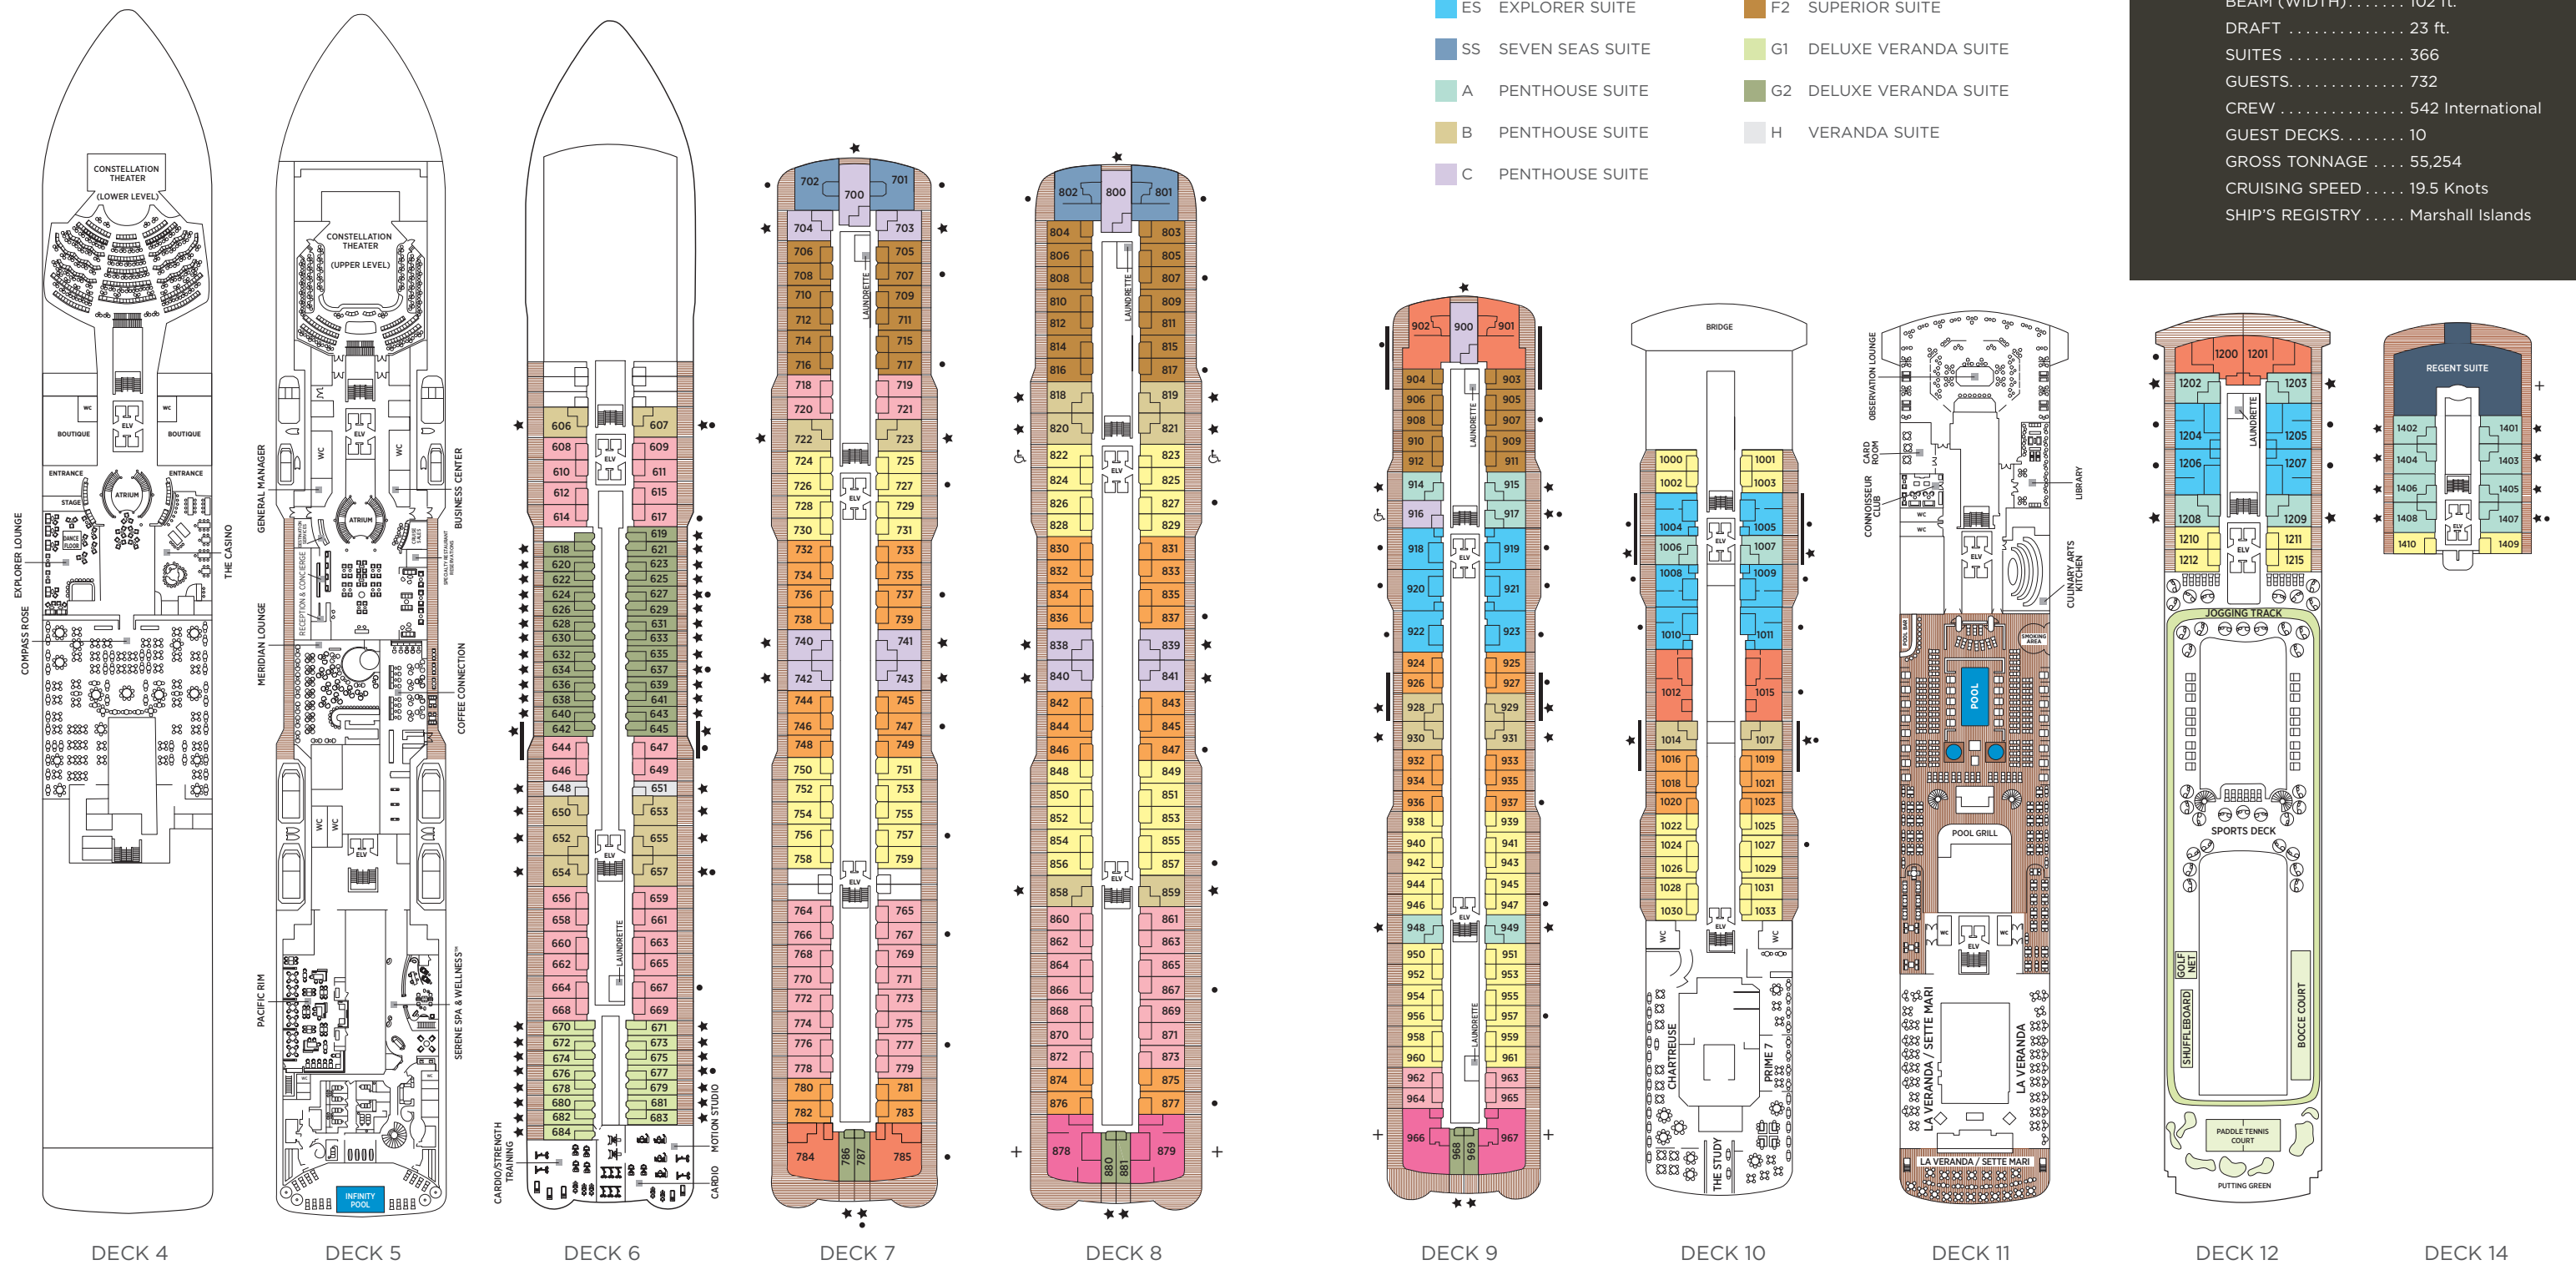

Seven Seas Explorer® DECK PLANS

OVERALL LENGTH 735 ft.
 BEAM (WIDTH) 102 ft.
 DRAFT 23 ft.
 SUITES 366
 GUESTS 732
 CREW 542 International
 GUEST DECKS 10
 GROSS TONNAGE 55,254
 CRUISING SPEED 19.5 Knots
 SHIP'S REGISTRY Marshall Islands

- RS REGENT SUITE
- MS MASTER SUITE
- GS GRAND SUITE
- ES EXPLORER SUITE
- SS SEVEN SEAS SUITE
- A PENTHOUSE SUITE
- B PENTHOUSE SUITE
- C PENTHOUSE SUITE
- D CONCIERGE SUITE
- E CONCIERGE SUITE
- F1 SUPERIOR SUITE
- F2 SUPERIOR SUITE
- G1 DELUXE VERANDA SUITE
- G2 DELUXE VERANDA SUITE
- H VERANDA SUITE

- + 2-bedroom suite accommodates up to 6 guests
- Convertible sofa bed
- ♿ Wheelchair accessible suites 822, 823 and 916 have shower stall instead of bathtub

- Connecting suites
- ★ Bathroom features a glass-enclosed shower instead of bathtub in category A, B, C, G1, G2 and H

Up to one rollaway bed can be added to most suites, please inquire at time of booking.