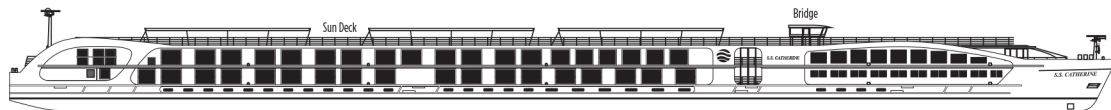

S.S. CATHERINE

Camargue Deck

Staterooms 401/403 available as connecting staterooms

Avignon Deck

Saint Remy Deck

Grand Suite
 Suite
 Deluxe Balcony
 French Balcony
 Classic
 E Elevator
 Triple accommodation available